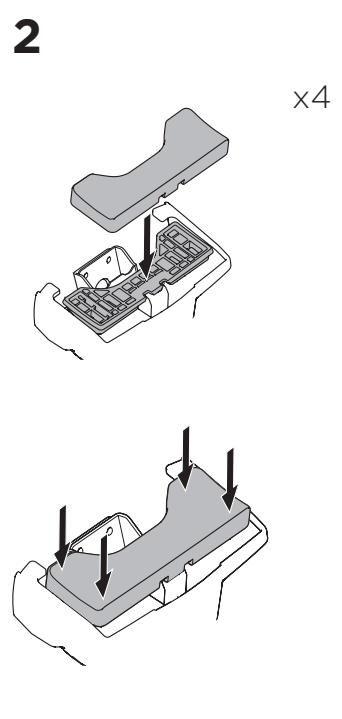

## Kit 145282

VOLKSWAGEN Arteon Shooting Brake, 5-dr Estate, 21-

ISO 11154-E

THULE WingBar Evo	THULE WingBar Edge	THULE WingBar	THULE SquareBar Evo	<b>Evo X (scale)</b>	<b>Edge X (scale)</b>
<b>VOLKSWAGEN Arteon Shooting Brake, 5-dr Estate, 21-</b>				<b>46</b>	<b>E</b>

THULE ProBar Evo	THULE SlideBar Evo	<b>X (mm/inch)</b>		
<b>VOLKSWAGEN Arteon Shooting Brake, 5-dr Estate, 21-</b>		<b>1111 mm / 43 3/4"</b>		

THULE WingBar Evo	THULE WingBar Edge	THULE WingBar	THULE SquareBar Evo	<b>Evo Y (scale)</b>	<b>Edge Y (scale)</b>
<b>VOLKSWAGEN Arteon Shooting Brake, 5-dr Estate, 21-</b>				<b>41</b>	<b>O</b>