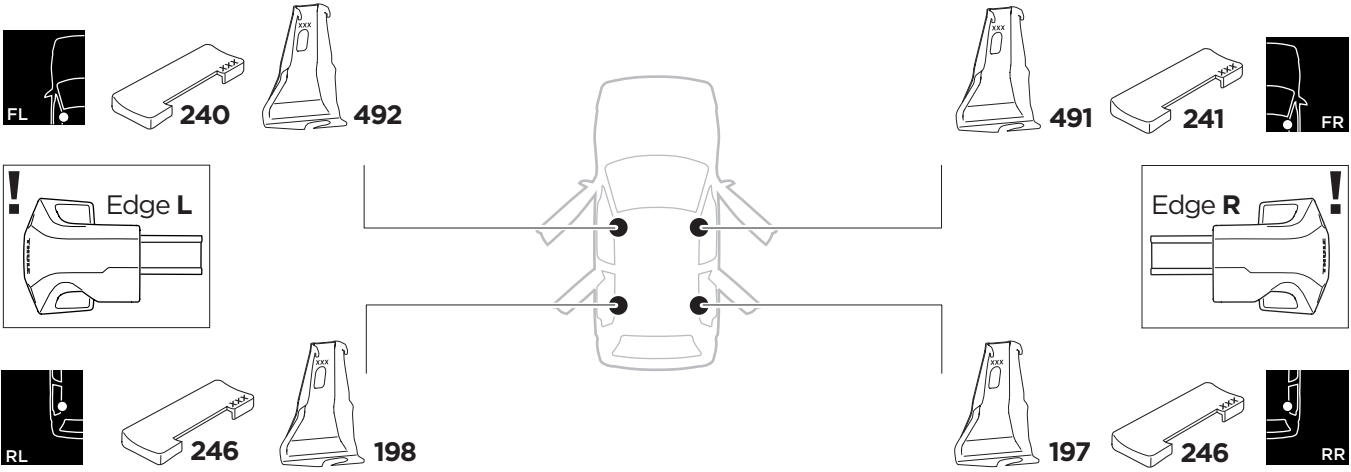

## Kit 145282

VOLKSWAGEN Arteon Shooting Brake, 5-dr Estate, 21-

ISO 11154-E

THULE WingBar Evo	THULE WingBar Edge	THULE WingBar	THULE SquareBar Evo	<b>Evo X (scale)</b>	<b>Edge X (scale)</b>
<b>VOLKSWAGEN Arteon Shooting Brake, 5-dr Estate, 21-</b>				<b>46</b>	<b>E</b>

THULE ProBar Evo	THULE SlideBar Evo	<b>X (mm/inch)</b>		
<b>VOLKSWAGEN Arteon Shooting Brake, 5-dr Estate, 21-</b>		<b>1111 mm / 43 3/4"</b>		

THULE WingBar Evo	THULE WingBar Edge	THULE WingBar	THULE SquareBar Evo	<b>Evo Y (scale)</b>	<b>Edge Y (scale)</b>
<b>VOLKSWAGEN Arteon Shooting Brake, 5-dr Estate, 21-</b>				<b>41</b>	<b>O</b>

THULE ProBar Evo	THULE SlideBar Evo	<b>Y (mm/inch)</b>		
<b>VOLKSWAGEN Arteon Shooting Brake, 5-dr Estate, 21-</b>		<b>1061 mm / 41 3/4"</b>		

	<b>W (mm/inch)</b>	<b>Z (mm/inch)</b>
<b>VOLKSWAGEN Arteon Shooting Brake, 5-dr Estate, 21-</b>	<b>760 mm / 29 7/8"</b>	<b>150 mm / 5 7/8"</b>