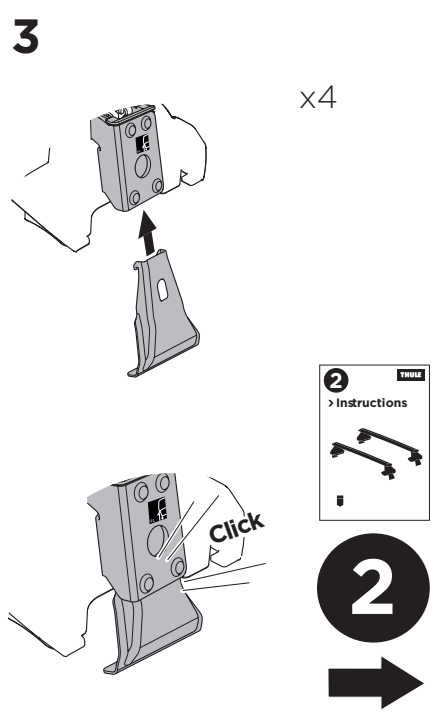

1

Kit 145282

VOLKSWAGEN Arteon Shooting Brake, 5-dr Estate, 21-

ISO 11154-E