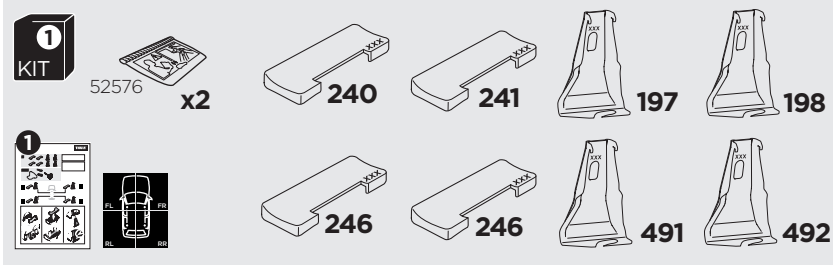

# 1

## Kit 145282

VOLKSWAGEN Arteon Shooting Brake, 5-dr Estate, 21-

ISO 11154-E

THULE WingBar Evo	THULE WingBar Edge	THULE WingBar	THULE SquareBar Evo	<b>Evo X (scale)</b>	<b>Edge X (scale)</b>
<b>VOLKSWAGEN Arteon Shooting Brake, 5-dr Estate, 21-</b>				<b>46</b>	<b>E</b>

THULE ProBar Evo	THULE SlideBar Evo	<b>X (mm/inch)</b>		
<b>VOLKSWAGEN Arteon Shooting Brake, 5-dr Estate, 21-</b>		<b>1111 mm / 43 3/4"</b>		

THULE WingBar Evo	THULE WingBar Edge	THULE WingBar	THULE SquareBar Evo	<b>Evo Y (scale)</b>	<b>Edge Y (scale)</b>
<b>VOLKSWAGEN Arteon Shooting Brake, 5-dr Estate, 21-</b>				<b>41</b>	<b>O</b>

THULE ProBar Evo	THULE SlideBar Evo	<b>Y (mm/inch)</b>		
<b>VOLKSWAGEN Arteon Shooting Brake, 5-dr Estate, 21-</b>		<b>1061 mm / 41 3/4"</b>		

	<b>W (mm/inch)</b>	<b>Z (mm/inch)</b>
<b>VOLKSWAGEN Arteon Shooting Brake, 5-dr Estate, 21-</b>	<b>760 mm / 29 7/8"</b>	<b>150 mm / 5 7/8"</b>