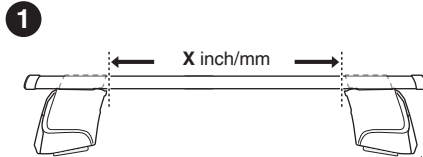

3

480R

480

	X inch	X mm
FORD Escort, 4-dr Sedan, 91-99	34 1/2"	876 mm
FORD Escort, 5-dr Hatchback, 91-99	34 1/2"	876 mm
FORD Orion, 4-dr Sedan, 91-99	34 1/2"	876 mm
FORD Scorpio, 4-dr Sedan, 90-94	33 3/4"	856 mm
FORD Scorpio, 4-dr Sedan, 95-98	33 7/8"	861 mm
FORD Scorpio, 5-dr Hatchback, 85-94	34 1/8"	866 mm
PEUGEOT 406, 4-dr Sedan, 96-04	35 1/8"	891 mm

	Y inch	Y mm
FORD Escort, 4-dr Sedan, 91-99	33 7/8"	861 mm
FORD Escort, 5-dr Hatchback, 91-99	33 1/4"	846 mm
FORD Orion, 4-dr Sedan, 91-99	33 7/8"	861 mm
FORD Scorpio, 4-dr Sedan, 90-94	33 1/8"	841 mm
FORD Scorpio, 4-dr Sedan, 95-98	33 1/4"	846 mm
FORD Scorpio, 5-dr Hatchback, 85-94	33 1/2"	851 mm
PEUGEOT 406, 4-dr Sedan, 96-04	33 7/8"	861 mm