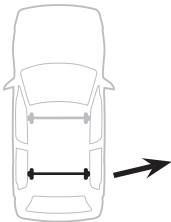

3

480R

480

	X inch	X mm
FORD Escort, 4-dr Sedan, 91-99	34 1/2"	876 mm
FORD Escort, 5-dr Hatchback, 91-99	34 1/2"	876 mm
FORD Orion, 4-dr Sedan, 91-99	34 1/2"	876 mm
FORD Scorpio, 4-dr Sedan, 90-94	33 3/4"	856 mm
FORD Scorpio, 4-dr Sedan, 95-98	33 7/8"	861 mm
FORD Scorpio, 5-dr Hatchback, 85-94	34 1/8"	866 mm
PEUGEOT 406, 4-dr Sedan, 96-04	35 1/8"	891 mm