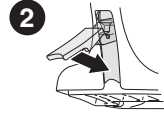

3

480R

480

	X inch	X mm
FORD Escort, 4-dr Sedan, 91-99	34 1/2"	876 mm
FORD Escort, 5-dr Hatchback, 91-99	34 1/2"	876 mm
FORD Orion, 4-dr Sedan, 91-99	34 1/2"	876 mm
FORD Scorpio, 4-dr Sedan, 90-94	33 3/4"	856 mm
FORD Scorpio, 4-dr Sedan, 95-98	33 7/8"	861 mm
FORD Scorpio, 5-dr Hatchback, 85-94	34 1/8"	866 mm
PEUGEOT 406, 4-dr Sedan, 96-04	35 1/8"	891 mm