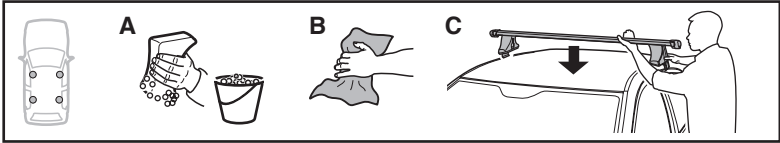

5

FORD Escort,
4-dr Sedan, 91-99
FORD Escort,
5-dr Hatchback, 91-99
FORD Orion,
4-dr Sedan, 91-99

PEUGEOT 406,
4-dr Sedan, 96-04