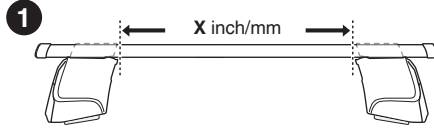

3

480R

480

	X inch	X mm
FORD Escort, 4-dr Sedan, 91-99	34 1/2"	876 mm
FORD Escort, 5-dr Hatchback, 91-99	34 1/2"	876 mm
FORD Orion, 4-dr Sedan, 91-99	34 1/2"	876 mm
FORD Scorpio, 4-dr Sedan, 90-94	33 3/4"	856 mm
FORD Scorpio, 4-dr Sedan, 95-98	33 7/8"	861 mm
FORD Scorpio, 5-dr Hatchback, 85-94	34 1/8"	866 mm
PEUGEOT 406, 4-dr Sedan, 96-04	35 1/8"	891 mm