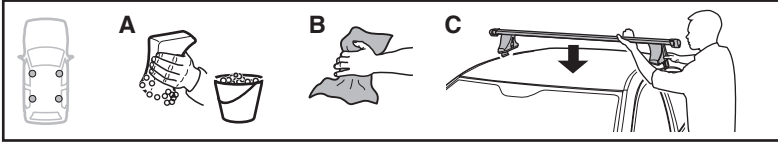

5

FORD Scorpio,
4-dr Sedan, 90-94
FORD Scorpio,
4-dr Sedan, 95-98
FORD Scorpio,
5-dr Hatchback, 85-94