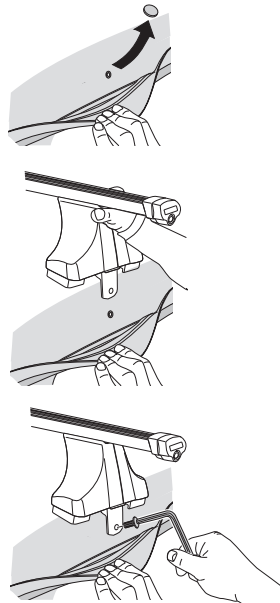

FORD Scorpio,
4-dr Sedan, 90-94
FORD Scorpio,
4-dr Sedan, 95-98
FORD Scorpio,
5-dr Hatchback, 85-94