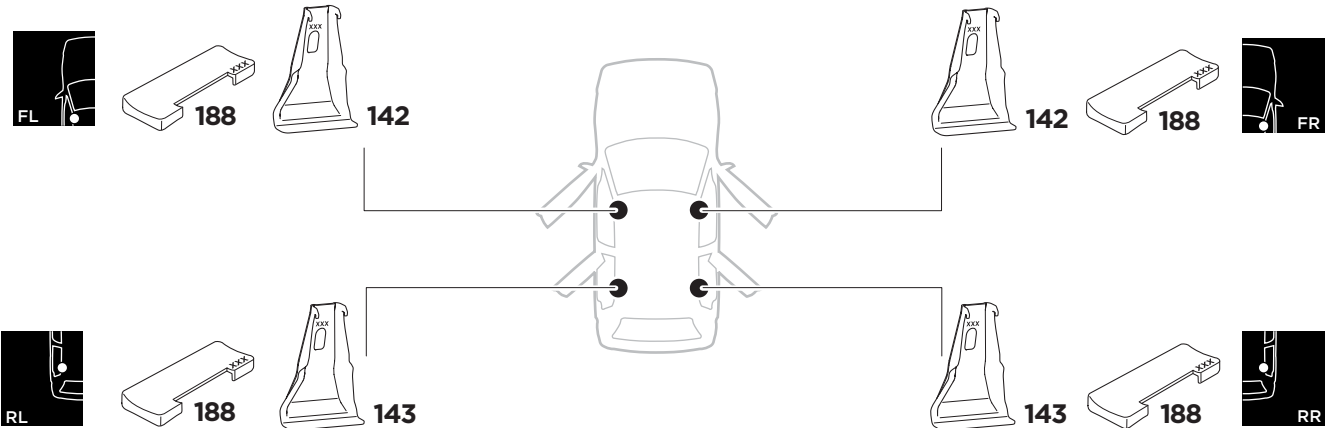

1

Kit 5045 CITROËN C3, 5-dr Hatchback, 17-

ISO 11154-E

THULE WingBar Evo	THULE WingBar Edge	THULE WingBar	THULE SquareBar	Evo X (scale)	Edge X (scale)
CITROËN C3, 5-dr Hatchback, 17-				35	I
THULE ProBar	THULE SlideBar				X (mm/inch)
CITROËN C3, 5-dr Hatchback, 17-				1001 mm / 39 3/8"	

THULE WingBar Evo	THULE WingBar Edge	THULE WingBar	THULE SquareBar	Evo Y (scale)	Edge Y (scale)
CITROËN C3, 5-dr Hatchback, 17-				31	Q
THULE ProBar	THULE SlideBar				Y (mm/inch)
CITROËN C3, 5-dr Hatchback, 17-				961 mm / 37 7/8"	

	W (mm/inch)	Z (mm/inch)
CITROËN C3, 5-dr Hatchback, 17-	725 mm / 28 1/2"	260 mm / 10 1/4"