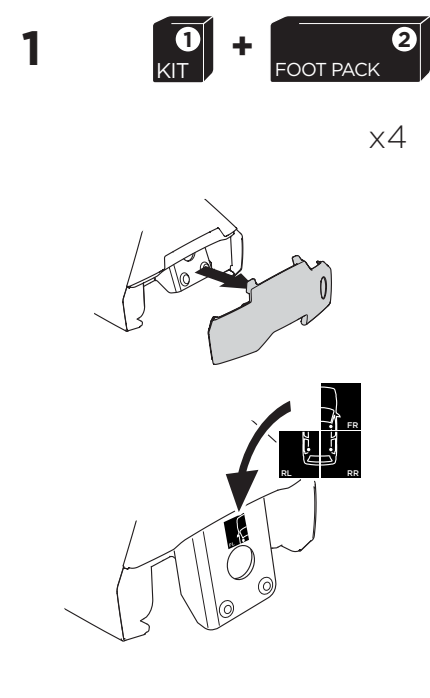

1

Kit 5045 CITROËN C3, 5-dr Hatchback, 17-

ISO 11154-E

THULE WingBar Evo	THULE WingBar Edge	THULE WingBar	THULE SquareBar	Evo X (scale)	Edge X (scale)
CITROËN C3, 5-dr Hatchback, 17-				35	I
THULE ProBar	THULE SlideBar				X (mm/inch)
CITROËN C3, 5-dr Hatchback, 17-				1001 mm / 39 3/8"	

THULE WingBar Evo	THULE WingBar Edge	THULE WingBar	THULE SquareBar	Evo Y (scale)	Edge Y (scale)
CITROËN C3, 5-dr Hatchback, 17-				31	Q
THULE ProBar	THULE SlideBar				Y (mm/inch)
CITROËN C3, 5-dr Hatchback, 17-				961 mm / 37 7/8"	

	W (mm/inch)	Z (mm/inch)
CITROËN C3, 5-dr Hatchback, 17-	725 mm / 28 1/2"	260 mm / 10 1/4"