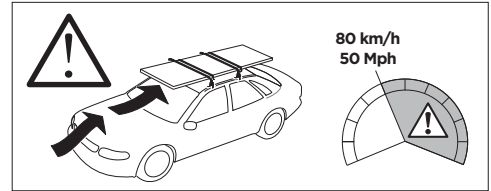

1

Kit 5045 CITROËN C3, 5-dr Hatchback, 17-

ISO 11154-E

THULE WingBar Evo	THULE WingBar Edge	THULE WingBar	THULE SquareBar	Evo X (scale)	Edge X (scale)
CITROËN C3, 5-dr Hatchback, 17-				35	I
THULE ProBar	THULE SlideBar				X (mm/inch)
CITROËN C3, 5-dr Hatchback, 17-				1001 mm / 39 3/8"	