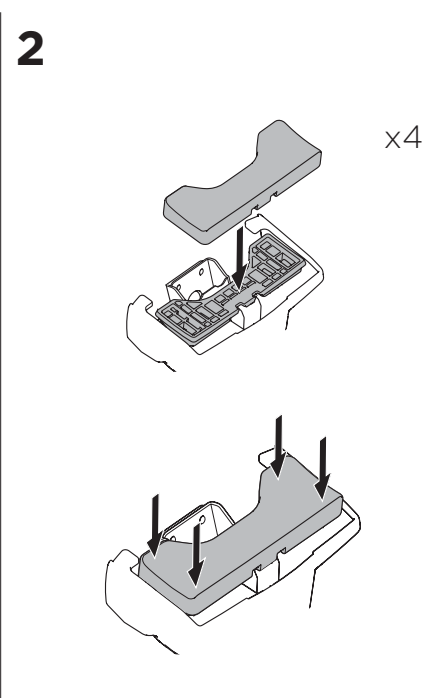

1

Kit 5045 CITROËN C3, 5-dr Hatchback, 17-

ISO 11154-E

THULE WingBar Evo	THULE WingBar Edge	THULE WingBar	THULE SquareBar	Evo X (scale)	Edge X (scale)
CITROËN C3, 5-dr Hatchback, 17-				35	I
THULE ProBar	THULE SlideBar				X (mm/inch)
CITROËN C3, 5-dr Hatchback, 17-				1001 mm / 39 3/8"	

THULE WingBar Evo	THULE WingBar Edge	THULE WingBar	THULE SquareBar	Evo Y (scale)	Edge Y (scale)
CITROËN C3, 5-dr Hatchback, 17-				31	Q
THULE ProBar	THULE SlideBar				Y (mm/inch)
CITROËN C3, 5-dr Hatchback, 17-				961 mm / 37 7/8"	

	W (mm/inch)	Z (mm/inch)
CITROËN C3, 5-dr Hatchback, 17-	725 mm / 28 1/2"	260 mm / 10 1/4"