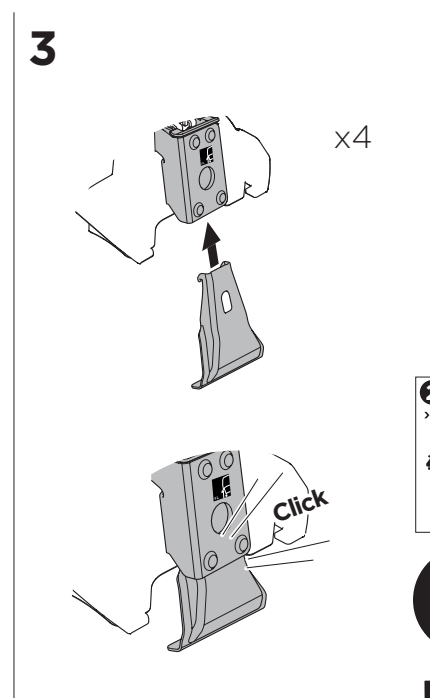

1

Kit 5045 CITROËN C3, 5-dr Hatchback, 17-

ISO 11154-E

THULE WingBar Evo	THULE WingBar Edge	THULE WingBar	THULE SquareBar	Evo X (scale)	Edge X (scale)
CITROËN C3, 5-dr Hatchback, 17-				35	I
THULE ProBar	THULE SlideBar				X (mm/inch)
CITROËN C3, 5-dr Hatchback, 17-				1001 mm / 39 3/8"	

THULE WingBar Evo	THULE WingBar Edge	THULE WingBar	THULE SquareBar	Evo Y (scale)	Edge Y (scale)
CITROËN C3, 5-dr Hatchback, 17-				31	Q
THULE ProBar	THULE SlideBar				Y (mm/inch)
CITROËN C3, 5-dr Hatchback, 17-				961 mm / 37 7/8"	

	W (mm/inch)	Z (mm/inch)
CITROËN C3, 5-dr Hatchback, 17-	725 mm / 28 1/2"	260 mm / 10 1/4"