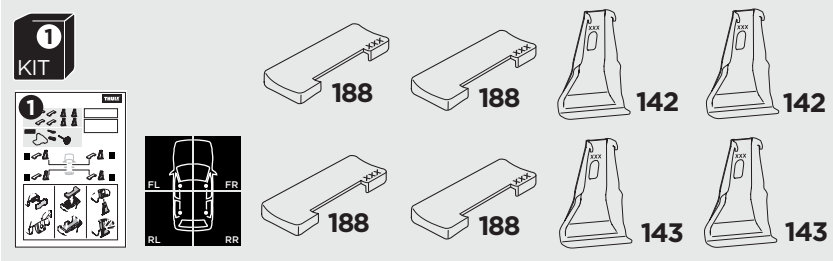

1

Kit 5045 CITROËN C3, 5-dr Hatchback, 17-

ISO 11154-E

THULE WingBar Evo	THULE WingBar Edge	THULE WingBar	THULE SquareBar	Evo X (scale)	Edge X (scale)
CITROËN C3, 5-dr Hatchback, 17-				35	I
THULE ProBar	THULE SlideBar				X (mm/inch)
CITROËN C3, 5-dr Hatchback, 17-				1001 mm / 39 3/8"	

THULE WingBar Evo	THULE WingBar Edge	THULE WingBar	THULE SquareBar	Evo Y (scale)	Edge Y (scale)
CITROËN C3, 5-dr Hatchback, 17-				31	Q
THULE ProBar	THULE SlideBar				Y (mm/inch)
CITROËN C3, 5-dr Hatchback, 17-				961 mm / 37 7/8"	

	W (mm/inch)	Z (mm/inch)
CITROËN C3, 5-dr Hatchback, 17-	725 mm / 28 1/2"	260 mm / 10 1/4"