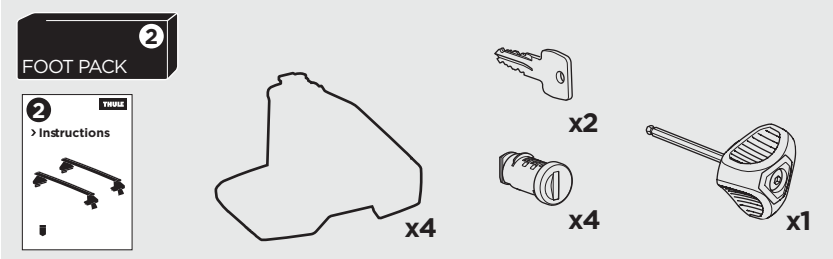

1

Kit 5045 CITROËN C3, 5-dr Hatchback, 17-

ISO 11154-E

THULE WingBar Evo	THULE WingBar Edge	THULE WingBar	THULE SquareBar	Evo X (scale)	Edge X (scale)
CITROËN C3, 5-dr Hatchback, 17-				35	I
THULE ProBar	THULE SlideBar				X (mm/inch)
CITROËN C3, 5-dr Hatchback, 17-				1001 mm / 39 3/8"	

THULE WingBar Evo	THULE WingBar Edge	THULE WingBar	THULE SquareBar	Evo Y (scale)	Edge Y (scale)
CITROËN C3, 5-dr Hatchback, 17-				31	Q
THULE ProBar	THULE SlideBar				Y (mm/inch)
CITROËN C3, 5-dr Hatchback, 17-				961 mm / 37 7/8"	

	W (mm/inch)	Z (mm/inch)
CITROËN C3, 5-dr Hatchback, 17-	725 mm / 28 1/2"	260 mm / 10 1/4"