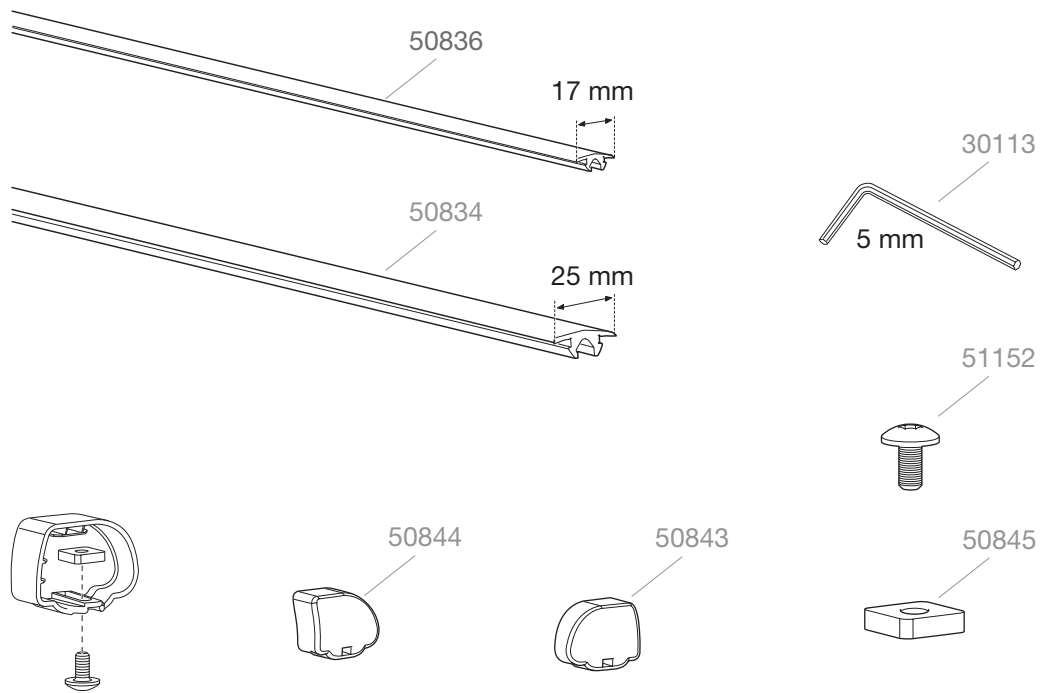

# 390-395

## Heavy-Duty Bar

Spare part

The time-saving load system

03/2012

**THULE**  
SWEDEN  
PROFESSIONAL