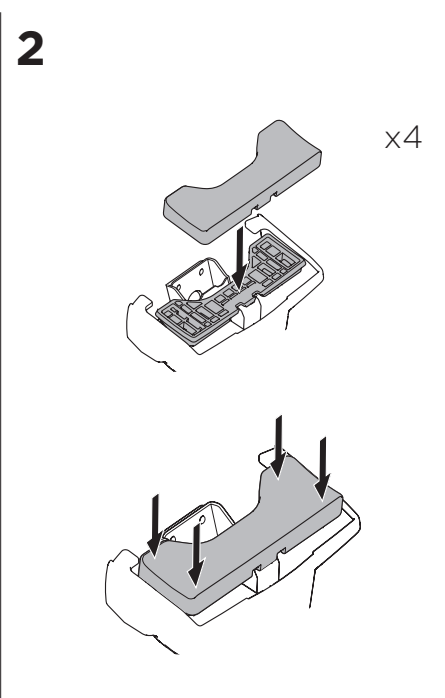

1

Kit 5141

CITROËN C1, 5-dr Hatchback, 14-
 PEUGEOT 108, 5-dr Hatchback, 14-
 TOYOTA Aygo, 5-dr Hatchback, 14-

ISO 11154-E

THULE WingBar Evo THULE WingBar Edge THULE WingBar THULE SquareBar	Evo X (scale)	Edge X (scale)
CITROËN C1 , 5-dr Hatchback, 14-	35,5	H
PEUGEOT 108 , 5-dr Hatchback, 14-	35,5	H
TOYOTA Aygo , 5-dr Hatchback, 14-	35,5	H

THULE ProBar THULE SlideBar	X (mm/inch)
CITROËN C1 , 5-dr Hatchback, 14-	1006 mm / 39 5/8"
PEUGEOT 108 , 5-dr Hatchback, 14-	1006 mm / 39 5/8"
TOYOTA Aygo , 5-dr Hatchback, 14-	1006 mm / 39 5/8"

THULE WingBar Evo THULE WingBar Edge THULE WingBar THULE SquareBar	Evo Y (scale)	Edge Y (scale)
CITROËN C1 , 5-dr Hatchback, 14-	26,5	H
PEUGEOT 108 , 5-dr Hatchback, 14-	26,5	H
TOYOTA Aygo , 5-dr Hatchback, 14-	26,5	H

THULE ProBar THULE SlideBar	Y (mm/inch)
CITROËN C1 , 5-dr Hatchback, 14-	916 mm / 36 1/8"
PEUGEOT 108 , 5-dr Hatchback, 14-	916 mm / 36 1/8"
TOYOTA Aygo , 5-dr Hatchback, 14-	916 mm / 36 1/8"

	W (mm/inch)	Z (mm/inch)
CITROËN C1 , 5-dr Hatchback, 14-	640 mm / 25 1/4"	110 mm / 4 3/8"
PEUGEOT 108 , 5-dr Hatchback, 14-	640 mm / 25 1/4"	110 mm / 4 3/8"
TOYOTA Aygo , 5-dr Hatchback, 14-	640 mm / 25 1/4"	110 mm / 4 3/8"