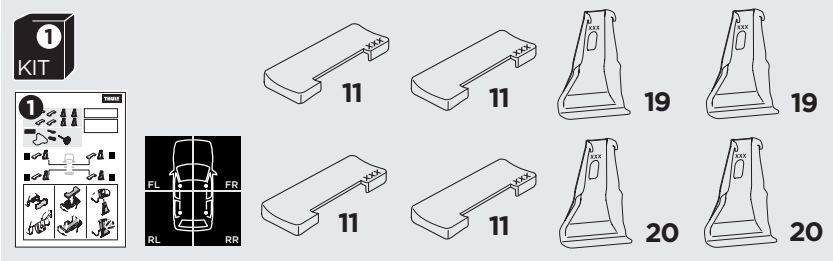

1

Kit 5141

CITROËN C1, 5-dr Hatchback, 14-
 PEUGEOT 108, 5-dr Hatchback, 14-
 TOYOTA Aygo, 5-dr Hatchback, 14-

ISO 11154-E

THULE WingBar Evo THULE WingBar Edge THULE WingBar THULE SquareBar	Evo X (scale)	Edge X (scale)
CITROËN C1 , 5-dr Hatchback, 14-	35,5	H
PEUGEOT 108 , 5-dr Hatchback, 14-	35,5	H
TOYOTA Aygo , 5-dr Hatchback, 14-	35,5	H

THULE ProBar THULE SlideBar	X (mm/inch)
CITROËN C1 , 5-dr Hatchback, 14-	1006 mm / 39 5/8"
PEUGEOT 108 , 5-dr Hatchback, 14-	1006 mm / 39 5/8"
TOYOTA Aygo , 5-dr Hatchback, 14-	1006 mm / 39 5/8"

THULE WingBar Evo THULE WingBar Edge THULE WingBar THULE SquareBar	Evo Y (scale)	Edge Y (scale)
CITROËN C1 , 5-dr Hatchback, 14-	26,5	H
PEUGEOT 108 , 5-dr Hatchback, 14-	26,5	H
TOYOTA Aygo , 5-dr Hatchback, 14-	26,5	H

THULE ProBar THULE SlideBar	Y (mm/inch)
CITROËN C1 , 5-dr Hatchback, 14-	916 mm / 36 1/8"
PEUGEOT 108 , 5-dr Hatchback, 14-	916 mm / 36 1/8"
TOYOTA Aygo , 5-dr Hatchback, 14-	916 mm / 36 1/8"

	W (mm/inch)	Z (mm/inch)
CITROËN C1 , 5-dr Hatchback, 14-	640 mm / 25 1/4"	110 mm / 4 3/8"
PEUGEOT 108 , 5-dr Hatchback, 14-	640 mm / 25 1/4"	110 mm / 4 3/8"
TOYOTA Aygo , 5-dr Hatchback, 14-	640 mm / 25 1/4"	110 mm / 4 3/8"