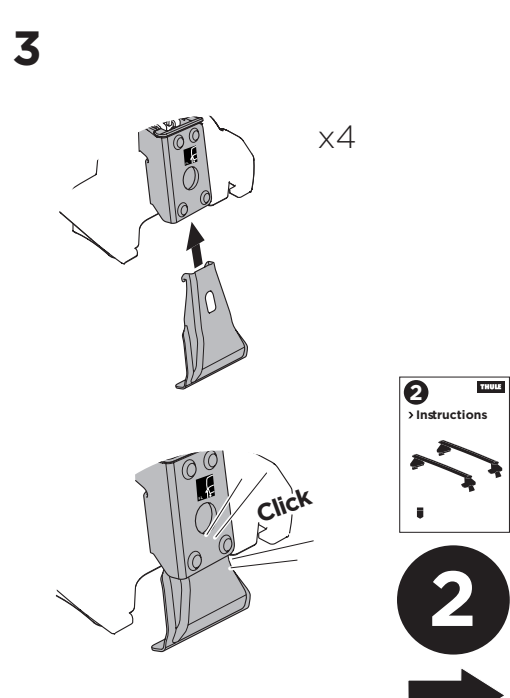

1

Kit 5141

CITROËN C1, 5-dr Hatchback, 14-
 PEUGEOT 108, 5-dr Hatchback, 14-
 TOYOTA Aygo, 5-dr Hatchback, 14-

ISO 11154-E

THULE WingBar Evo THULE WingBar Edge THULE WingBar THULE SquareBar	Evo X (scale)	Edge X (scale)
CITROËN C1 , 5-dr Hatchback, 14-	35,5	H
PEUGEOT 108 , 5-dr Hatchback, 14-	35,5	H
TOYOTA Aygo , 5-dr Hatchback, 14-	35,5	H

THULE ProBar THULE SlideBar	X (mm/inch)
CITROËN C1 , 5-dr Hatchback, 14-	1006 mm / 39 5/8"
PEUGEOT 108 , 5-dr Hatchback, 14-	1006 mm / 39 5/8"
TOYOTA Aygo , 5-dr Hatchback, 14-	1006 mm / 39 5/8"

THULE WingBar Evo THULE WingBar Edge THULE WingBar THULE SquareBar	Evo Y (scale)	Edge Y (scale)
CITROËN C1 , 5-dr Hatchback, 14-	26,5	H
PEUGEOT 108 , 5-dr Hatchback, 14-	26,5	H
TOYOTA Aygo , 5-dr Hatchback, 14-	26,5	H