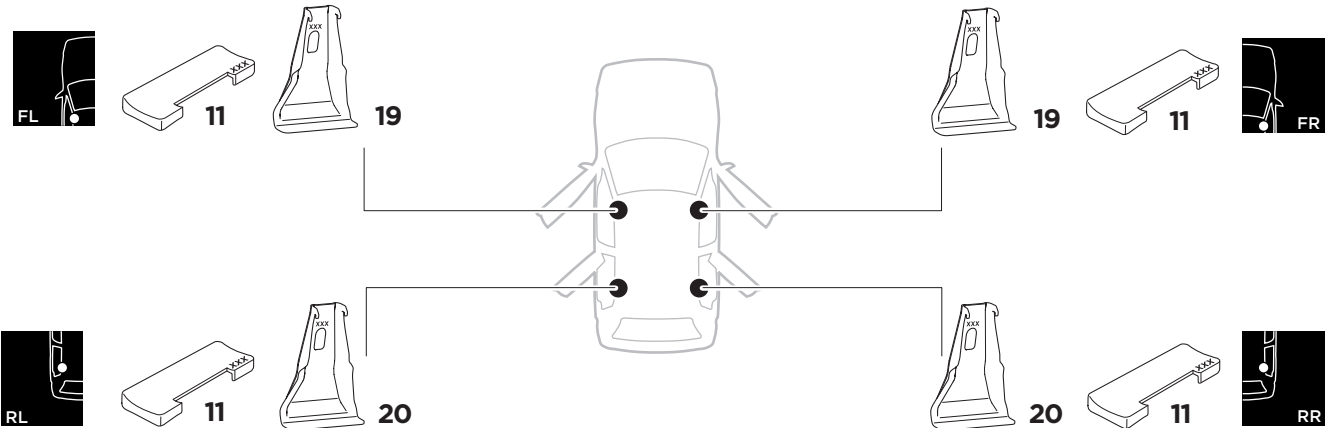

1

Kit 5141

CITROËN C1, 5-dr Hatchback, 14-
 PEUGEOT 108, 5-dr Hatchback, 14-
 TOYOTA Aygo, 5-dr Hatchback, 14-

ISO 11154-E

THULE WingBar Evo THULE WingBar Edge THULE WingBar THULE SquareBar	Evo X (scale)	Edge X (scale)
CITROËN C1 , 5-dr Hatchback, 14-	35,5	H
PEUGEOT 108 , 5-dr Hatchback, 14-	35,5	H
TOYOTA Aygo , 5-dr Hatchback, 14-	35,5	H

THULE ProBar THULE SlideBar	X (mm/inch)
CITROËN C1 , 5-dr Hatchback, 14-	1006 mm / 39 5/8"
PEUGEOT 108 , 5-dr Hatchback, 14-	1006 mm / 39 5/8"
TOYOTA Aygo , 5-dr Hatchback, 14-	1006 mm / 39 5/8"

THULE WingBar Evo THULE WingBar Edge THULE WingBar THULE SquareBar	Evo Y (scale)	Edge Y (scale)
CITROËN C1 , 5-dr Hatchback, 14-	26,5	H
PEUGEOT 108 , 5-dr Hatchback, 14-	26,5	H
TOYOTA Aygo , 5-dr Hatchback, 14-	26,5	H

THULE ProBar THULE SlideBar	Y (mm/inch)
CITROËN C1 , 5-dr Hatchback, 14-	916 mm / 36 1/8"
PEUGEOT 108 , 5-dr Hatchback, 14-	916 mm / 36 1/8"
TOYOTA Aygo , 5-dr Hatchback, 14-	916 mm / 36 1/8"

	W (mm/inch)	Z (mm/inch)
CITROËN C1 , 5-dr Hatchback, 14-	640 mm / 25 1/4"	110 mm / 4 3/8"
PEUGEOT 108 , 5-dr Hatchback, 14-	640 mm / 25 1/4"	110 mm / 4 3/8"
TOYOTA Aygo , 5-dr Hatchback, 14-	640 mm / 25 1/4"	110 mm / 4 3/8"