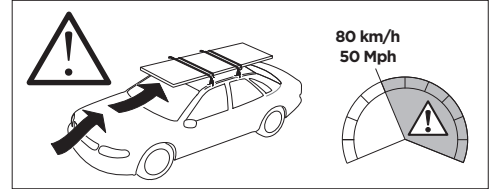

1

Kit 5141

CITROËN C1, 5-dr Hatchback, 14-
 PEUGEOT 108, 5-dr Hatchback, 14-
 TOYOTA Aygo, 5-dr Hatchback, 14-

ISO 11154-E

THULE WingBar Evo THULE WingBar Edge THULE WingBar THULE SquareBar	Evo X (scale)	Edge X (scale)
CITROËN C1 , 5-dr Hatchback, 14-	35,5	H
PEUGEOT 108 , 5-dr Hatchback, 14-	35,5	H
TOYOTA Aygo , 5-dr Hatchback, 14-	35,5	H