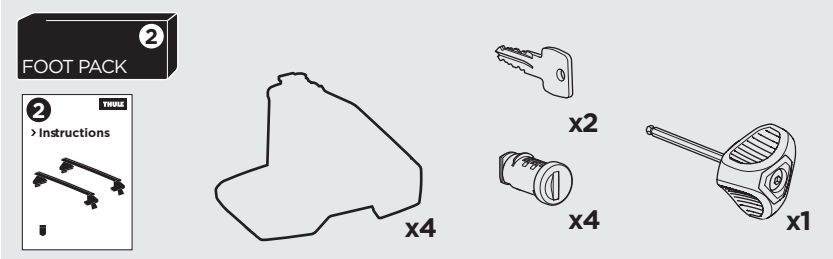

1

Kit 5141

CITROËN C1, 5-dr Hatchback, 14-
 PEUGEOT 108, 5-dr Hatchback, 14-
 TOYOTA Aygo, 5-dr Hatchback, 14-

ISO 11154-E

THULE WingBar Evo THULE WingBar Edge THULE WingBar THULE SquareBar	Evo X (scale)	Edge X (scale)
CITROËN C1 , 5-dr Hatchback, 14-	35,5	H
PEUGEOT 108 , 5-dr Hatchback, 14-	35,5	H
TOYOTA Aygo , 5-dr Hatchback, 14-	35,5	H

THULE ProBar THULE SlideBar	X (mm/inch)
CITROËN C1 , 5-dr Hatchback, 14-	1006 mm / 39 5/8"
PEUGEOT 108 , 5-dr Hatchback, 14-	1006 mm / 39 5/8"
TOYOTA Aygo , 5-dr Hatchback, 14-	1006 mm / 39 5/8"

THULE WingBar Evo THULE WingBar Edge THULE WingBar THULE SquareBar	Evo Y (scale)	Edge Y (scale)
CITROËN C1 , 5-dr Hatchback, 14-	26,5	H
PEUGEOT 108 , 5-dr Hatchback, 14-	26,5	H
TOYOTA Aygo , 5-dr Hatchback, 14-	26,5	H

THULE ProBar THULE SlideBar	Y (mm/inch)
CITROËN C1 , 5-dr Hatchback, 14-	916 mm / 36 1/8"
PEUGEOT 108 , 5-dr Hatchback, 14-	916 mm / 36 1/8"
TOYOTA Aygo , 5-dr Hatchback, 14-	916 mm / 36 1/8"

	W (mm/inch)	Z (mm/inch)
CITROËN C1 , 5-dr Hatchback, 14-	640 mm / 25 1/4"	110 mm / 4 3/8"
PEUGEOT 108 , 5-dr Hatchback, 14-	640 mm / 25 1/4"	110 mm / 4 3/8"
TOYOTA Aygo , 5-dr Hatchback, 14-	640 mm / 25 1/4"	110 mm / 4 3/8"