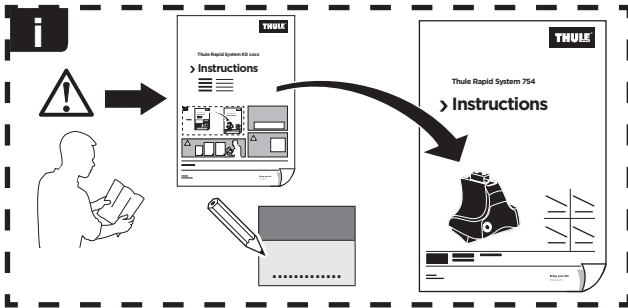

# > Instructions

HYUNDAI Santa Fe, 5-dr SUV, 10-12

ISO 11154-E

124 x4

990 x4

x1

x1

1