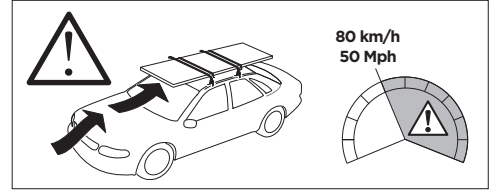

1

Kit 5139

BMW 2-Series Active Tourer, 5-dr MPV, 14-

ISO 11154-E