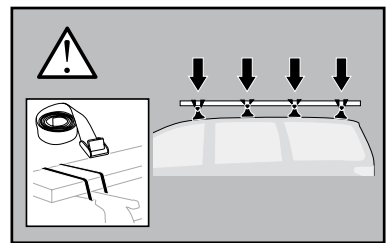

Thule XT Kit 3149

> Instructions

- VW California, 4-dr Bus, (T5) 03-15, (T6) 15-
- VW Caravelle, 4-dr Bus, (T5) 03-15, (T6) 15-
- VW Multivan, 4-dr Bus, (T5) 03-15, (T6) 15-
- VW Shuttle, 4-dr Bus, (T5) 03-15, (T6) 15-
- VW Transporter, 2-dr Single Cab, (T5) 03-15, (T6) 15-
- VW Transporter, 4-dr Double Cab, (T5) 03-15, (T6) 15-
- VW Transporter, 4-dr Van, (T5) 03-15, (T6) 15-

This kit is only for vehicles with fixpoint mounting.