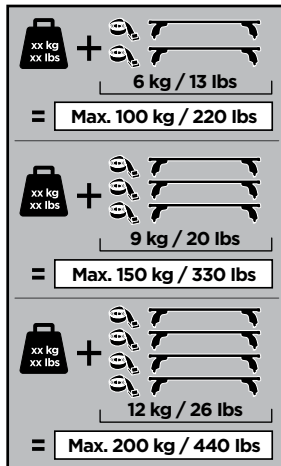

Thule XT Kit 3149

> Instructions

- VW California, 4-dr Bus, (T5) 03-15, (T6) 15-
- VW Caravelle, 4-dr Bus, (T5) 03-15, (T6) 15-
- VW Multivan, 4-dr Bus, (T5) 03-15, (T6) 15-
- VW Shuttle, 4-dr Bus, (T5) 03-15, (T6) 15-
- VW Transporter, 2-dr Single Cab, (T5) 03-15, (T6) 15-
- VW Transporter, 4-dr Double Cab, (T5) 03-15, (T6) 15-
- VW Transporter, 4-dr Van, (T5) 03-15, (T6) 15-

This kit is only for vehicles with fixpoint mounting.