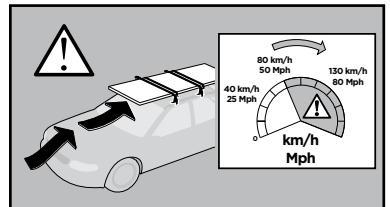

Thule XT Kit 3149

> Instructions

- VW California, 4-dr Bus, (T5) 03-15, (T6) 15-
- VW Caravelle, 4-dr Bus, (T5) 03-15, (T6) 15-
- VW Multivan, 4-dr Bus, (T5) 03-15, (T6) 15-
- VW Shuttle, 4-dr Bus, (T5) 03-15, (T6) 15-
- VW Transporter, 2-dr Single Cab, (T5) 03-15, (T6) 15-
- VW Transporter, 4-dr Double Cab, (T5) 03-15, (T6) 15-
- VW Transporter, 4-dr Van, (T5) 03-15, (T6) 15-

This kit is only for vehicles with fixpoint mounting.