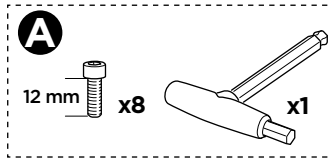

This kit is only for vehicles with fixpoint mounting.

ISO 11154-E

183149

©20150909
509-3149-02

Bring your life
thule.com

1