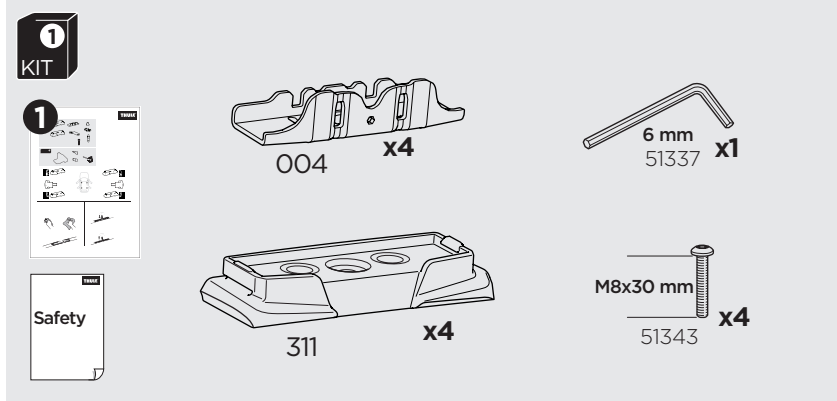

1

Kit 187162

VOLKSWAGEN ID.Buzz, 5-dr MPV, 23-
VOLKSWAGEN ID.Buzz Cargo, 4-dr Van, 23-

ISO 11154-E

This kit is only for vehicles with fixpoint mounting.

1

2

3