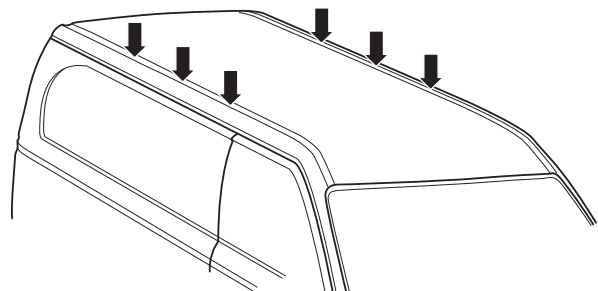

1

Kit 187162

VOLKSWAGEN ID.Buzz, 5-dr MPV, 23-
VOLKSWAGEN ID.Buzz Cargo, 4-dr Van, 23-

ISO 11154-E

This kit is only for vehicles with fixpoint mounting.

1

2

3