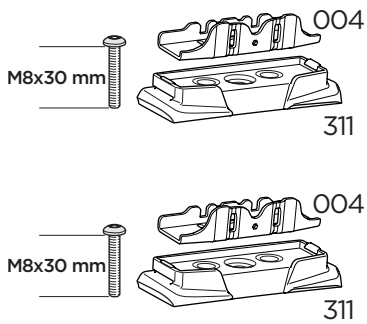

1

Kit 187162

VOLKSWAGEN ID.Buzz, 5-dr MPV, 23-
VOLKSWAGEN ID.Buzz Cargo, 4-dr Van, 23-

ISO 11154-E

This kit is only for vehicles with fixpoint mounting.

1

2

3