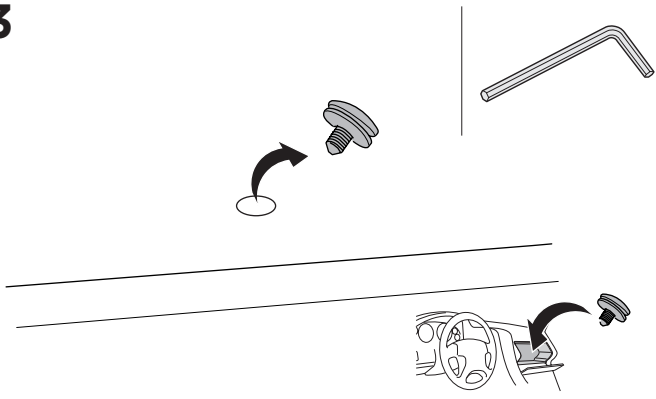

1

Kit 187162

VOLKSWAGEN ID.Buzz, 5-dr MPV, 23-
VOLKSWAGEN ID.Buzz Cargo, 4-dr Van, 23-

ISO 11154-E

This kit is only for vehicles with fixpoint mounting.

1

2

3