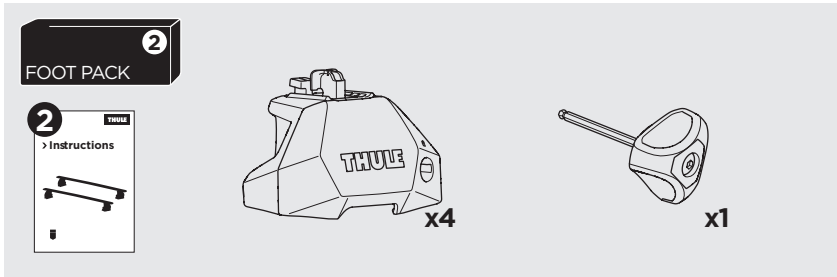

1

Kit 187162

VOLKSWAGEN ID.Buzz, 5-dr MPV, 23-
VOLKSWAGEN ID.Buzz Cargo, 4-dr Van, 23-

ISO 11154-E

This kit is only for vehicles with fixpoint mounting.

1

2

3