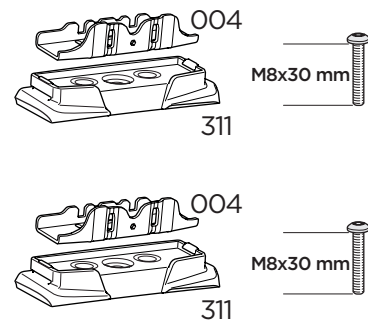

1

Kit 187162

VOLKSWAGEN ID.Buzz, 5-dr MPV, 23-
VOLKSWAGEN ID.Buzz Cargo, 4-dr Van, 23-

ISO 11154-E

This kit is only for vehicles with fixpoint mounting.

1

2

3