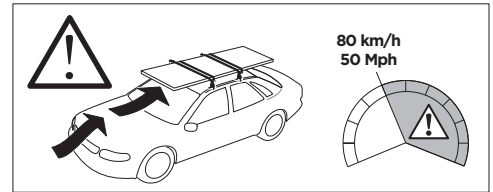

1

Kit 187162

VOLKSWAGEN ID.Buzz, 5-dr MPV, 23-
VOLKSWAGEN ID.Buzz Cargo, 4-dr Van, 23-

ISO 11154-E

This kit is only for vehicles with fixpoint mounting.

1

2

3