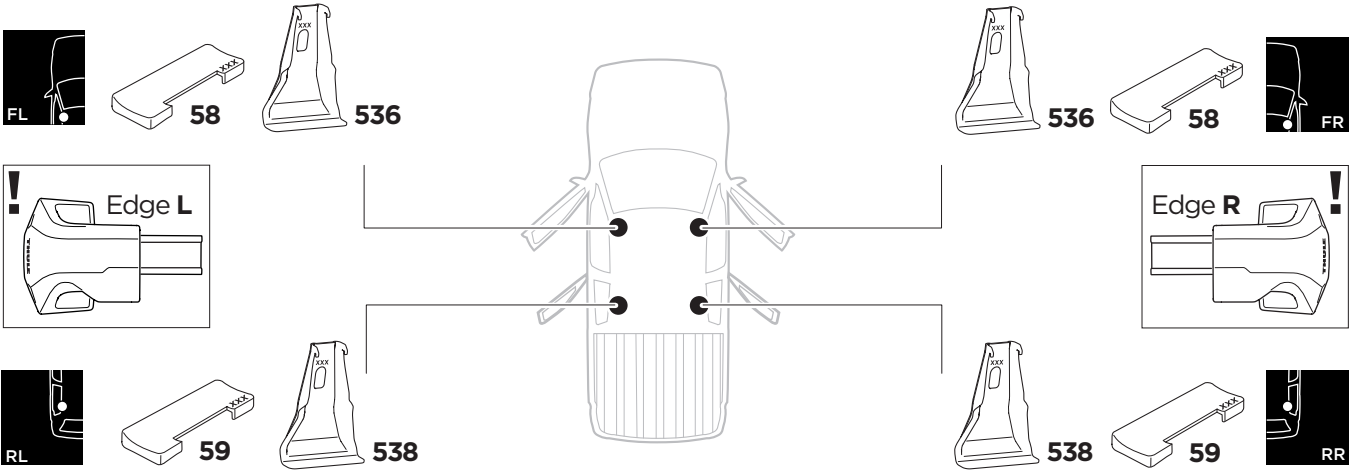

1

Kit 145321

ISUZU D-Max Space Cab, 4-dr Pickup, 20-

ISO 11154-E

5562193001

Bring your life
thule.com

THULE WingBar Evo	THULE WingBar Edge	THULE WingBar	THULE SquareBar Evo	Evo X (scale)	Edge X (scale)
ISUZU D-Max Space Cab, 4-dr Pickup, 20-				44	I

THULE ProBar Evo	THULE SlideBar Evo			X (mm/inch)
ISUZU D-Max Space Cab, 4-dr Pickup, 20-				1091 mm / 43"

THULE WingBar Evo	THULE WingBar Edge	THULE WingBar	THULE SquareBar Evo	Evo Y (scale)	Edge Y (scale)
ISUZU D-Max Space Cab, 4-dr Pickup, 20-				43,5	J

THULE ProBar Evo	THULE SlideBar Evo			Y (mm/inch)
ISUZU D-Max Space Cab, 4-dr Pickup, 20-				1086 mm / 42 3/4"

	W (mm/inch)	Z (mm/inch)
ISUZU D-Max Space Cab, 4-dr Pickup, 20-	645 mm / 25 3/8"	195 mm / 7 5/8"