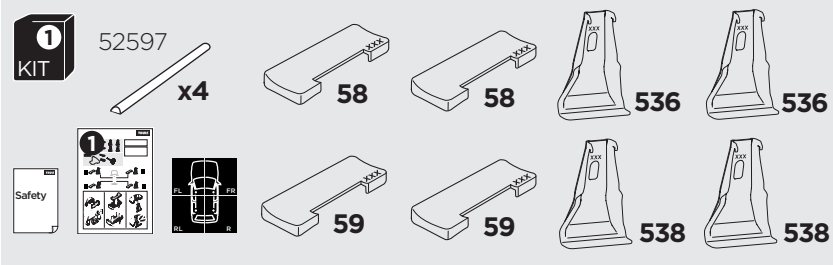

1

Kit 145321

ISUZU D-Max Space Cab, 4-dr Pickup, 20-

ISO 11154-E

5562193001

Bring your life
thule.com

THULE WingBar Evo	THULE WingBar Edge	THULE WingBar	THULE SquareBar Evo	Evo X (scale)	Edge X (scale)
ISUZU D-Max Space Cab, 4-dr Pickup, 20-				44	I

THULE ProBar Evo	THULE SlideBar Evo			X (mm/inch)
ISUZU D-Max Space Cab, 4-dr Pickup, 20-				1091 mm / 43"

THULE WingBar Evo	THULE WingBar Edge	THULE WingBar	THULE SquareBar Evo	Evo Y (scale)	Edge Y (scale)
ISUZU D-Max Space Cab, 4-dr Pickup, 20-				43,5	J

THULE ProBar Evo	THULE SlideBar Evo			Y (mm/inch)
ISUZU D-Max Space Cab, 4-dr Pickup, 20-				1086 mm / 42 3/4"

	W (mm/inch)	Z (mm/inch)
ISUZU D-Max Space Cab, 4-dr Pickup, 20-	645 mm / 25 3/8"	195 mm / 7 5/8"