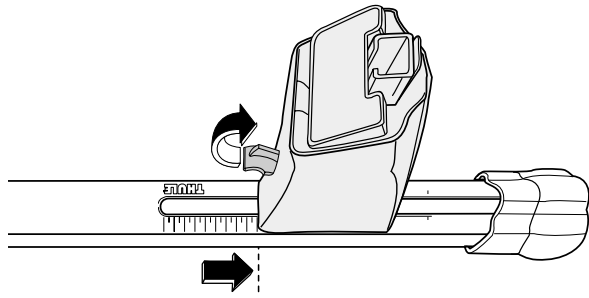

Kit 1185

Vehicle	Front	Rear
TOYOTA Vista Ardeo, 4-dr, 99-	32,5	30