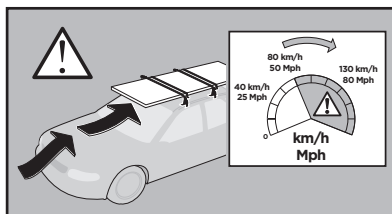

Thule XT Kit 3061

> Instructions

HYUNDAI i30, 5-dr Hatchback, 07-11

KIA Cee'd, 5-dr Hatchback, 07-11

KIA ProCee'd, 3-dr Hatchback, 08-13

This kit is only for vehicles with fixpoint mounting.

ISO 11154-E

183061