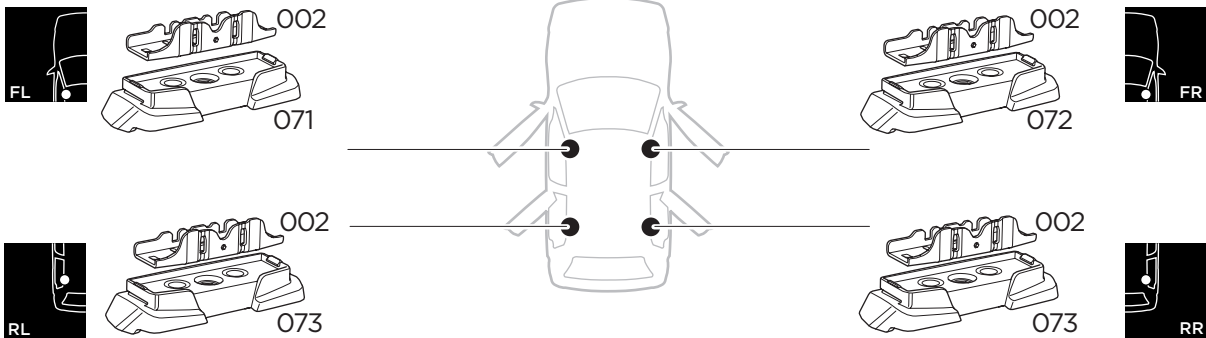

1

Kit 187084

BMW 1-Series, 5-dr Hatchback, 04-11, 12-19

ISO 11154-E

This kit is only for vehicles with fixpoint mounting.

3

4

5