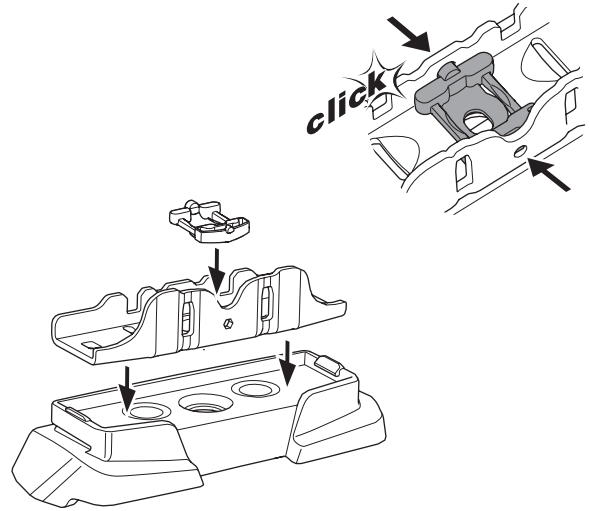

1

Kit 187084

BMW 1-Series, 5-dr Hatchback, 04-11, 12-19

ISO 11154-E

This kit is only for vehicles with fixpoint mounting.

3

4

5