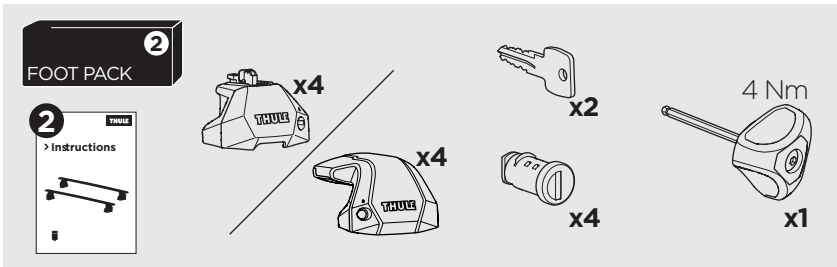

1

Kit 187084

BMW 1-Series, 5-dr Hatchback, 04-11, 12-19

ISO 11154-E

This kit is only for vehicles with fixpoint mounting.

3

4

5