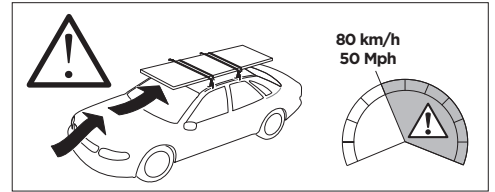

1

Kit 187084

BMW 1-Series, 5-dr Hatchback, 04-11, 12-19

ISO 11154-E

This kit is only for vehicles with fixpoint mounting.

3

4

5