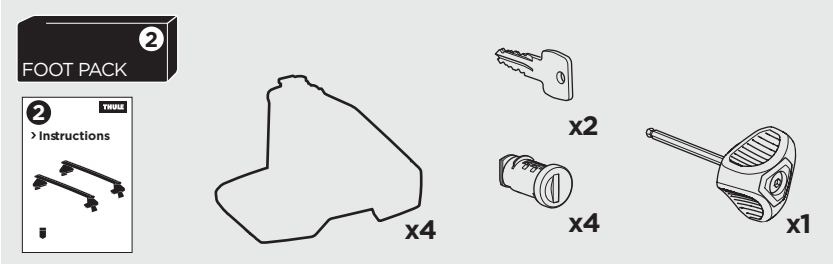

1

Kit 5129

TOYOTA Prius+, 5-dr Estate, 12-
 TOYOTA Prius+, 5-dr Estate, 12- (with glass roof)
 TOYOTA Prius V, 5-dr Wagon, *12-
 TOYOTA Prius V, 5-dr Wagon, *12- (with glass roof)
 *North America

ISO 11154-E

THULE WingBar Evo	THULE WingBar Edge	THULE WingBar	THULE SquareBar	Evo X (scale)	Edge X (scale)
TOYOTA Prius+, 5-dr Estate, 12-				43,5	J
TOYOTA Prius+, 5-dr Estate, 12- (with glass roof)				43,5	J
TOYOTA Prius V, 5-dr Wagon, *12-				43,5	J
TOYOTA Prius V, 5-dr Wagon, *12- (with glass roof)				43,5	J