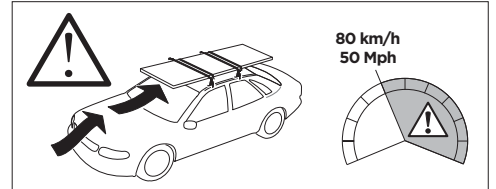

THULE WingBar Evo	THULE WingBar Edge	THULE WingBar	THULE SquareBar	Evo X (scale)	Edge X (scale)
TOYOTA Prius+, 5-dr Estate, 12-				43,5	J
TOYOTA Prius+, 5-dr Estate, 12- (with glass roof)				43,5	J
TOYOTA Prius V, 5-dr Wagon, *12-				43,5	J
TOYOTA Prius V, 5-dr Wagon, *12- (with glass roof)				43,5	J