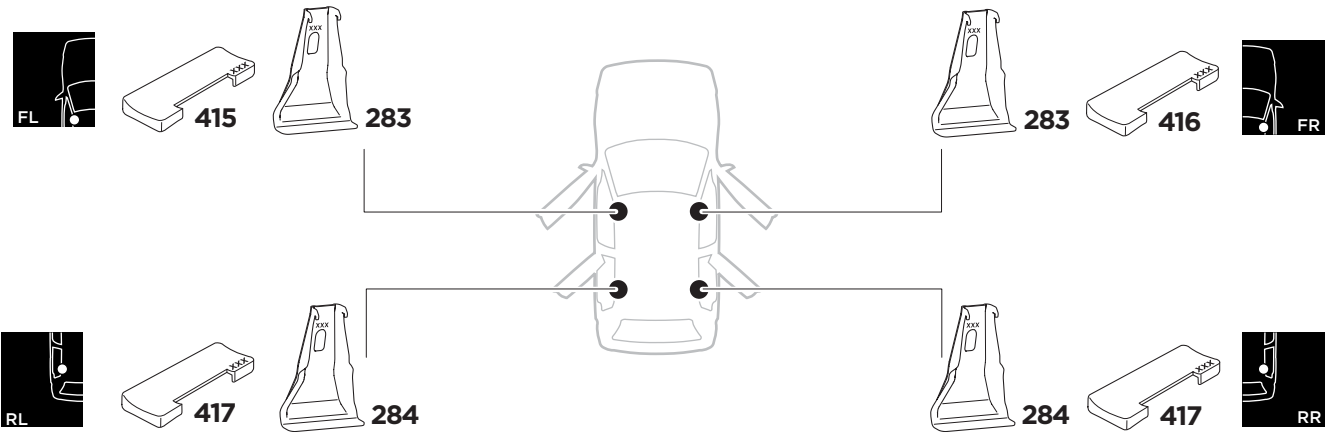

1

Kit 5129

TOYOTA Prius+, 5-dr Estate, 12-
 TOYOTA Prius+, 5-dr Estate, 12- (with glass roof)
 TOYOTA Prius V, 5-dr Wagon, *12-
 TOYOTA Prius V, 5-dr Wagon, *12- (with glass roof)
 *North America

ISO 11154-E

THULE WingBar Evo	THULE WingBar Edge	THULE WingBar	THULE SquareBar	Evo X (scale)	Edge X (scale)
TOYOTA Prius+, 5-dr Estate, 12-				43,5	J
TOYOTA Prius+, 5-dr Estate, 12- (with glass roof)				43,5	J
TOYOTA Prius V, 5-dr Wagon, *12-				43,5	J
TOYOTA Prius V, 5-dr Wagon, *12- (with glass roof)				43,5	J