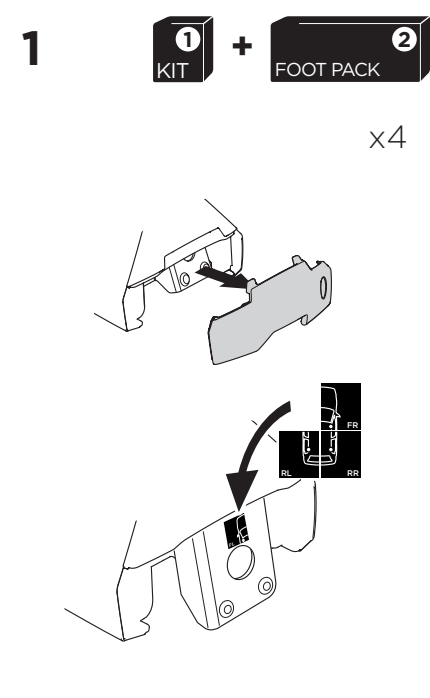

THULE WingBar Evo	THULE WingBar Edge	THULE WingBar	THULE SquareBar	Evo X (scale)	Edge X (scale)
TOYOTA Prius+, 5-dr Estate, 12-				43,5	J
TOYOTA Prius+, 5-dr Estate, 12- (with glass roof)				43,5	J
TOYOTA Prius V, 5-dr Wagon, *12-				43,5	J
TOYOTA Prius V, 5-dr Wagon, *12- (with glass roof)				43,5	J