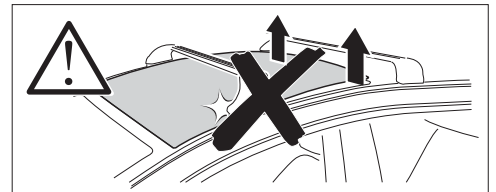

THULE WingBar Evo	THULE WingBar Edge	THULE WingBar	THULE SquareBar	Evo X (scale)	Edge X (scale)
TOYOTA Prius+, 5-dr Estate, 12-				43,5	J
TOYOTA Prius+, 5-dr Estate, 12- (with glass roof)				43,5	J
TOYOTA Prius V, 5-dr Wagon, *12-				43,5	J
TOYOTA Prius V, 5-dr Wagon, *12- (with glass roof)				43,5	J