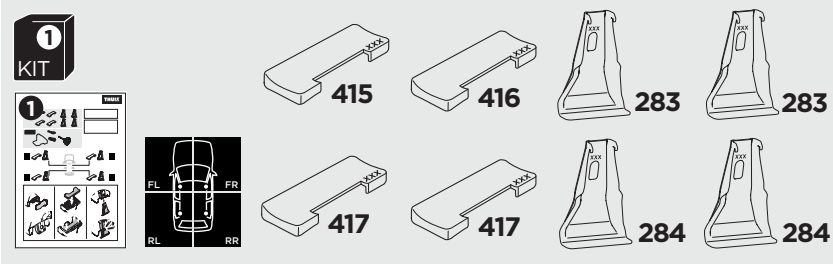

1

Kit 5129

TOYOTA Prius+, 5-dr Estate, 12-
 TOYOTA Prius+, 5-dr Estate, 12- (with glass roof)
 TOYOTA Prius V, 5-dr Wagon, *12-
 TOYOTA Prius V, 5-dr Wagon, *12- (with glass roof)
 *North America

ISO 11154-E

THULE WingBar Evo	THULE WingBar Edge	THULE WingBar	THULE SquareBar	Evo X (scale)	Edge X (scale)
TOYOTA Prius+, 5-dr Estate, 12-				43,5	J
TOYOTA Prius+, 5-dr Estate, 12- (with glass roof)				43,5	J
TOYOTA Prius V, 5-dr Wagon, *12-				43,5	J
TOYOTA Prius V, 5-dr Wagon, *12- (with glass roof)				43,5	J