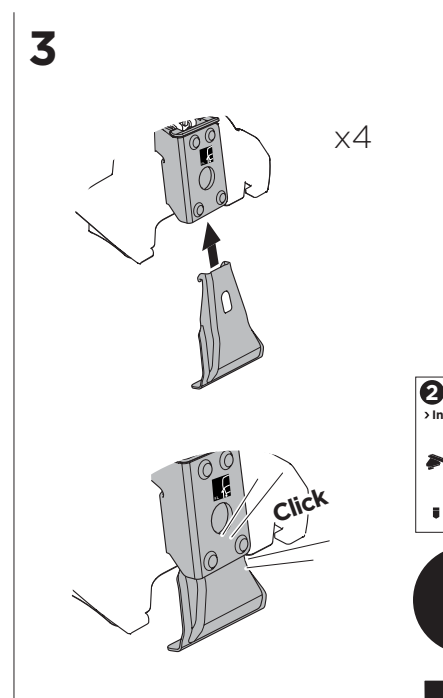

THULE WingBar Evo	THULE WingBar Edge	THULE WingBar	THULE SquareBar	Evo X (scale)	Edge X (scale)
TOYOTA Prius+, 5-dr Estate, 12-				43,5	J
TOYOTA Prius+, 5-dr Estate, 12- (with glass roof)				43,5	J
TOYOTA Prius V, 5-dr Wagon, *12-				43,5	J
TOYOTA Prius V, 5-dr Wagon, *12- (with glass roof)				43,5	J