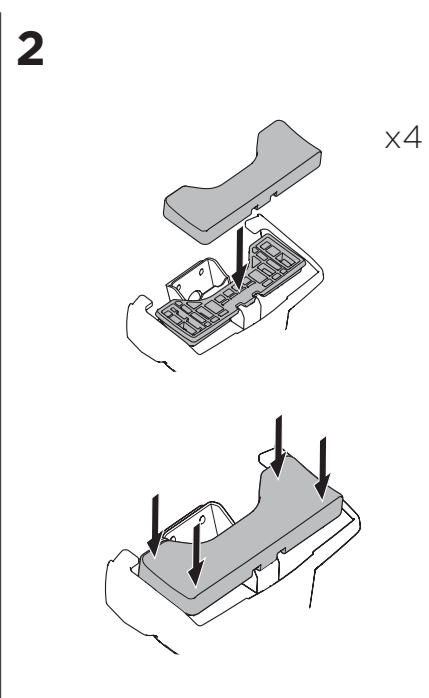

THULE WingBar Evo	THULE WingBar Edge	THULE WingBar	THULE SquareBar	Evo X (scale)	Edge X (scale)
TOYOTA Prius+, 5-dr Estate, 12-				43,5	J
TOYOTA Prius+, 5-dr Estate, 12- (with glass roof)				43,5	J
TOYOTA Prius V, 5-dr Wagon, *12-				43,5	J
TOYOTA Prius V, 5-dr Wagon, *12- (with glass roof)				43,5	J