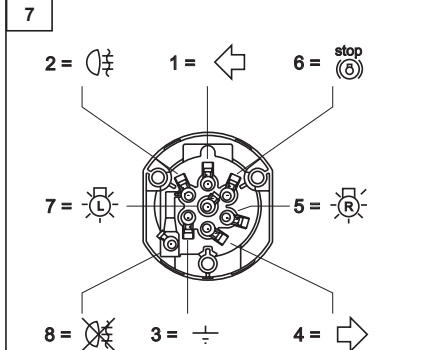

ROUTING

code

WORKSHOP  
MANUAL

1

2

**COLOUR CHART E**