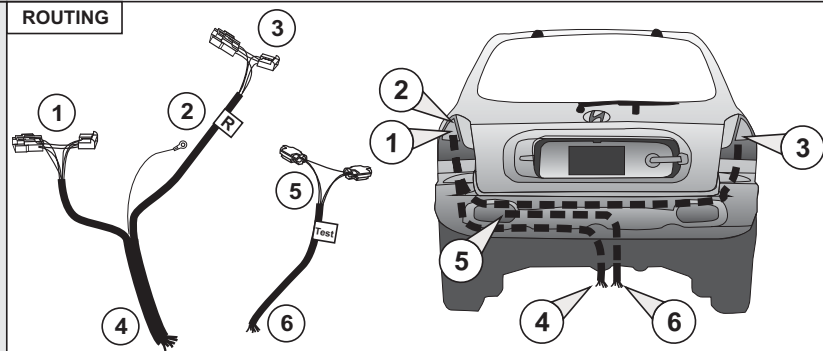

ROUTING

code

WORKSHOP  
MANUAL

1

2

**COLOUR CHART E**