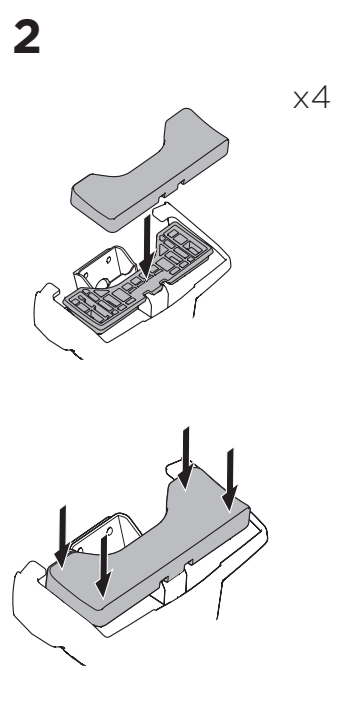

1

Kit 145168

NISSAN Note II, 5-dr MPV, 12-

NISSAN Versa Note, 5-dr Hatchback, 14- *

*North America

ISO 11154-E

THULE WingBar Evo	THULE WingBar Edge	THULE WingBar	THULE SquareBar Evo	Evo X (scale)	Edge X (scale)
NISSAN Note II, 5-dr MPV, 12-				33	M
NISSAN Versa Note, 5-dr Hatchback, 14-				33	M

THULE ProBar Evo	THULE SlideBar Evo	X (mm/inch)		
NISSAN Note II, 5-dr MPV, 12-				981 mm / 38 5/8"
NISSAN Versa Note, 5-dr Hatchback, 14-				981 mm / 38 5/8"

THULE WingBar Evo	THULE WingBar Edge	THULE WingBar	THULE SquareBar Evo	Evo Y (scale)	Edge Y (scale)
NISSAN Note II, 5-dr MPV, 12-				30	A
NISSAN Versa Note, 5-dr Hatchback, 14-				30	A

THULE ProBar Evo	THULE SlideBar Evo	Y (mm/inch)		
NISSAN Note II, 5-dr MPV, 12-				951 mm / 37 1/2"
NISSAN Versa Note, 5-dr Hatchback, 14-				951 mm / 37 1/2"

	W (mm/inch)	Z (mm/inch)
NISSAN Note II, 5-dr MPV, 12-	700 mm / 27 1/2"	330 mm / 13"
NISSAN Versa Note, 5-dr Hatchback, 14-	700 mm / 27 1/2"	330 mm / 13"