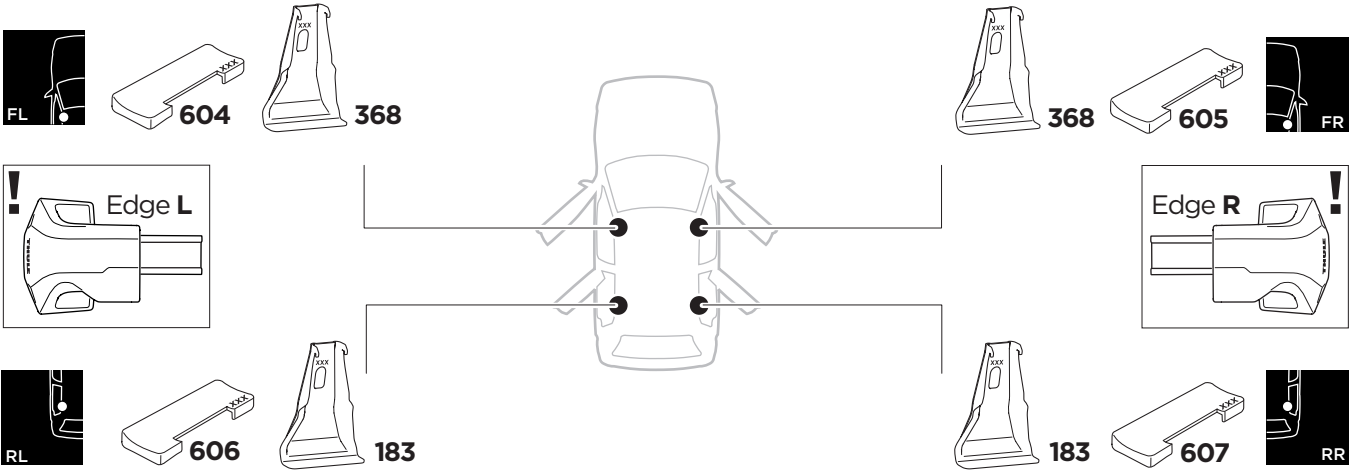

1

Kit 145168

NISSAN Note II, 5-dr MPV, 12-

NISSAN Versa Note, 5-dr Hatchback, 14- *

*North America

ISO 11154-E

THULE WingBar Evo	THULE WingBar Edge	THULE WingBar	THULE SquareBar Evo	Evo X (scale)	Edge X (scale)
NISSAN Note II, 5-dr MPV, 12-				33	M
NISSAN Versa Note, 5-dr Hatchback, 14-				33	M

THULE ProBar Evo	THULE SlideBar Evo	X (mm/inch)		
NISSAN Note II, 5-dr MPV, 12-				981 mm / 38 5/8"
NISSAN Versa Note, 5-dr Hatchback, 14-				981 mm / 38 5/8"

THULE WingBar Evo	THULE WingBar Edge	THULE WingBar	THULE SquareBar Evo	Evo Y (scale)	Edge Y (scale)
NISSAN Note II, 5-dr MPV, 12-				30	A
NISSAN Versa Note, 5-dr Hatchback, 14-				30	A

THULE ProBar Evo	THULE SlideBar Evo	Y (mm/inch)		
NISSAN Note II, 5-dr MPV, 12-				951 mm / 37 1/2"
NISSAN Versa Note, 5-dr Hatchback, 14-				951 mm / 37 1/2"

	W (mm/inch)	Z (mm/inch)
NISSAN Note II, 5-dr MPV, 12-	700 mm / 27 1/2"	330 mm / 13"
NISSAN Versa Note, 5-dr Hatchback, 14-	700 mm / 27 1/2"	330 mm / 13"