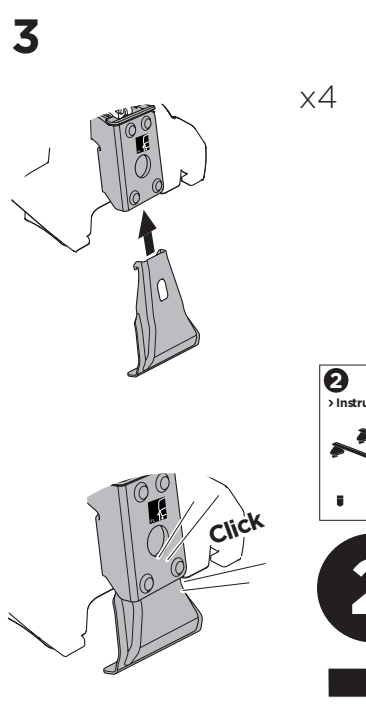

1

Kit 145168

NISSAN Note II, 5-dr MPV, 12-

NISSAN Versa Note, 5-dr Hatchback, 14- *

*North America

ISO 11154-E

THULE WingBar Evo	THULE WingBar Edge	THULE WingBar	THULE SquareBar Evo	Evo X (scale)	Edge X (scale)
NISSAN Note II, 5-dr MPV, 12-				33	M
NISSAN Versa Note, 5-dr Hatchback, 14-				33	M

THULE ProBar Evo	THULE SlideBar Evo	X (mm/inch)		
NISSAN Note II, 5-dr MPV, 12-				981 mm / 38 5/8"
NISSAN Versa Note, 5-dr Hatchback, 14-				981 mm / 38 5/8"

THULE WingBar Evo	THULE WingBar Edge	THULE WingBar	THULE SquareBar Evo	Evo Y (scale)	Edge Y (scale)
NISSAN Note II, 5-dr MPV, 12-				30	A
NISSAN Versa Note, 5-dr Hatchback, 14-				30	A

THULE ProBar Evo	THULE SlideBar Evo	Y (mm/inch)		
NISSAN Note II, 5-dr MPV, 12-				951 mm / 37 1/2"
NISSAN Versa Note, 5-dr Hatchback, 14-				951 mm / 37 1/2"

	W (mm/inch)	Z (mm/inch)
NISSAN Note II, 5-dr MPV, 12-	700 mm / 27 1/2"	330 mm / 13"
NISSAN Versa Note, 5-dr Hatchback, 14-	700 mm / 27 1/2"	330 mm / 13"