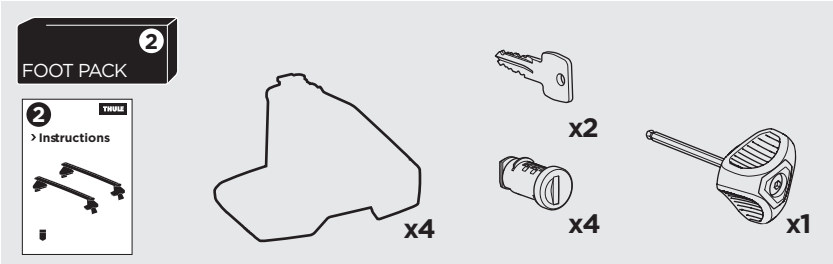

1

Kit 145168

NISSAN Note II, 5-dr MPV, 12-

NISSAN Versa Note, 5-dr Hatchback, 14- *

*North America

ISO 11154-E

THULE WingBar Evo	THULE WingBar Edge	THULE WingBar	THULE SquareBar Evo	Evo X (scale)	Edge X (scale)
NISSAN Note II, 5-dr MPV, 12-				33	M
NISSAN Versa Note, 5-dr Hatchback, 14-				33	M

THULE ProBar Evo	THULE SlideBar Evo	X (mm/inch)		
NISSAN Note II, 5-dr MPV, 12-				981 mm / 38 5/8"
NISSAN Versa Note, 5-dr Hatchback, 14-				981 mm / 38 5/8"

THULE WingBar Evo	THULE WingBar Edge	THULE WingBar	THULE SquareBar Evo	Evo Y (scale)	Edge Y (scale)
NISSAN Note II, 5-dr MPV, 12-				30	A
NISSAN Versa Note, 5-dr Hatchback, 14-				30	A

THULE ProBar Evo	THULE SlideBar Evo	Y (mm/inch)		
NISSAN Note II, 5-dr MPV, 12-				951 mm / 37 1/2"
NISSAN Versa Note, 5-dr Hatchback, 14-				951 mm / 37 1/2"

	W (mm/inch)	Z (mm/inch)
NISSAN Note II, 5-dr MPV, 12-	700 mm / 27 1/2"	330 mm / 13"
NISSAN Versa Note, 5-dr Hatchback, 14-	700 mm / 27 1/2"	330 mm / 13"