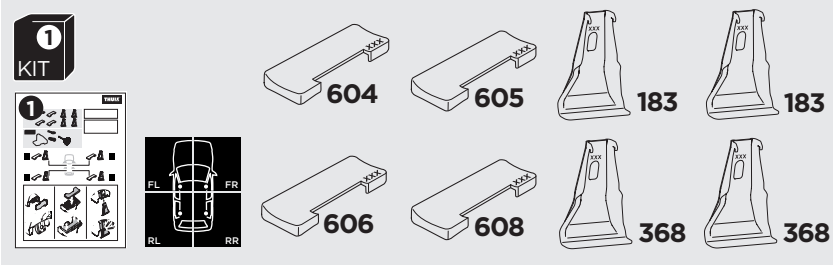

1

Kit 145168

NISSAN Note II, 5-dr MPV, 12-

NISSAN Versa Note, 5-dr Hatchback, 14- *

*North America

ISO 11154-E

THULE WingBar Evo	THULE WingBar Edge	THULE WingBar	THULE SquareBar Evo	Evo X (scale)	Edge X (scale)
NISSAN Note II, 5-dr MPV, 12-				33	M
NISSAN Versa Note, 5-dr Hatchback, 14-				33	M

THULE ProBar Evo	THULE SlideBar Evo	X (mm/inch)		
NISSAN Note II, 5-dr MPV, 12-				981 mm / 38 5/8"
NISSAN Versa Note, 5-dr Hatchback, 14-				981 mm / 38 5/8"

THULE WingBar Evo	THULE WingBar Edge	THULE WingBar	THULE SquareBar Evo	Evo Y (scale)	Edge Y (scale)
NISSAN Note II, 5-dr MPV, 12-				30	A
NISSAN Versa Note, 5-dr Hatchback, 14-				30	A

THULE ProBar Evo	THULE SlideBar Evo	Y (mm/inch)		
NISSAN Note II, 5-dr MPV, 12-				951 mm / 37 1/2"
NISSAN Versa Note, 5-dr Hatchback, 14-				951 mm / 37 1/2"

	W (mm/inch)	Z (mm/inch)
NISSAN Note II, 5-dr MPV, 12-	700 mm / 27 1/2"	330 mm / 13"
NISSAN Versa Note, 5-dr Hatchback, 14-	700 mm / 27 1/2"	330 mm / 13"