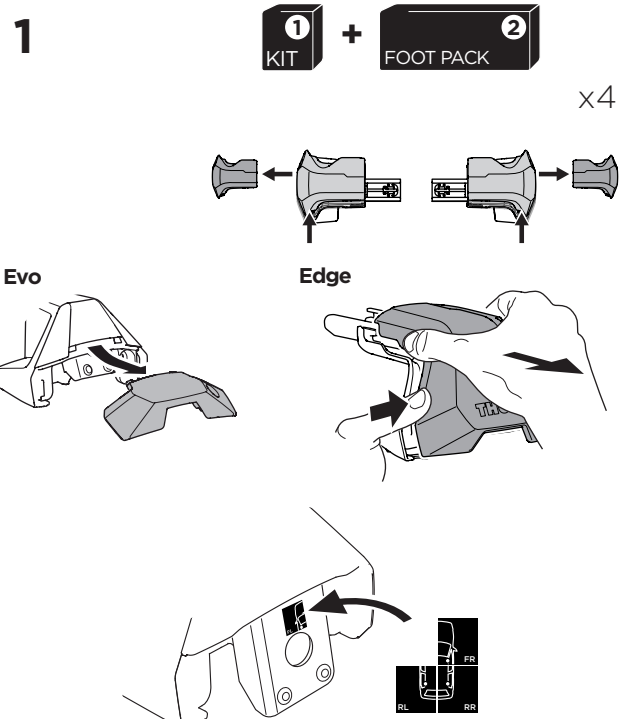

1

Kit 145168

NISSAN Note II, 5-dr MPV, 12-

NISSAN Versa Note, 5-dr Hatchback, 14- *

*North America

ISO 11154-E

THULE WingBar Evo	THULE WingBar Edge	THULE WingBar	THULE SquareBar Evo	Evo X (scale)	Edge X (scale)
NISSAN Note II, 5-dr MPV, 12-				33	M
NISSAN Versa Note, 5-dr Hatchback, 14-				33	M

THULE ProBar Evo	THULE SlideBar Evo	X (mm/inch)		
NISSAN Note II, 5-dr MPV, 12-				981 mm / 38 5/8"
NISSAN Versa Note, 5-dr Hatchback, 14-				981 mm / 38 5/8"

THULE WingBar Evo	THULE WingBar Edge	THULE WingBar	THULE SquareBar Evo	Evo Y (scale)	Edge Y (scale)
NISSAN Note II, 5-dr MPV, 12-				30	A
NISSAN Versa Note, 5-dr Hatchback, 14-				30	A

THULE ProBar Evo	THULE SlideBar Evo	Y (mm/inch)		
NISSAN Note II, 5-dr MPV, 12-				951 mm / 37 1/2"
NISSAN Versa Note, 5-dr Hatchback, 14-				951 mm / 37 1/2"

	W (mm/inch)	Z (mm/inch)
NISSAN Note II, 5-dr MPV, 12-	700 mm / 27 1/2"	330 mm / 13"
NISSAN Versa Note, 5-dr Hatchback, 14-	700 mm / 27 1/2"	330 mm / 13"