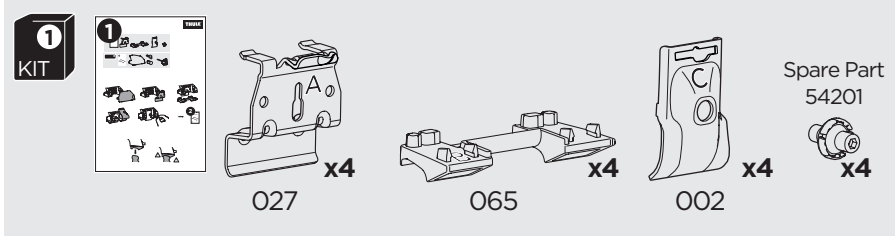

## Kit 186090

MAZDA CX-8, 5-dr SUV, 18-

ISO 11154-E

This kit is only for vehicles with flush railing.

1

Evo

Edge

2