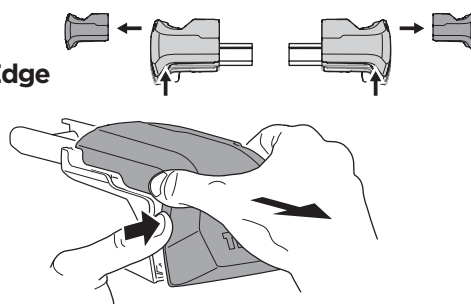

## Kit 186090

MAZDA CX-8, 5-dr SUV, 18-

ISO 11154-E

This kit is only for vehicles with flush railing.

1

Evo

Edge

2