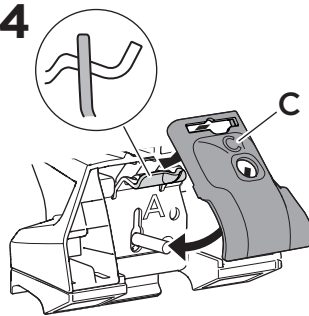

1

Kit 186090

MAZDA CX-8, 5-dr SUV, 18-

ISO 11154-E

This kit is only for vehicles with flush railing.

1

Evo

Edge

2

3

4

5

2