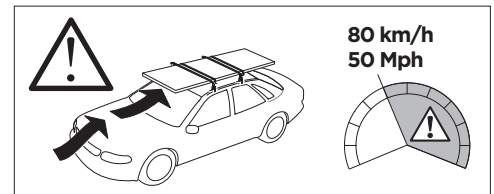

## Kit 186090

MAZDA CX-8, 5-dr SUV, 18-

ISO 11154-E

This kit is only for vehicles with flush railing.

1

Evo

Edge

2