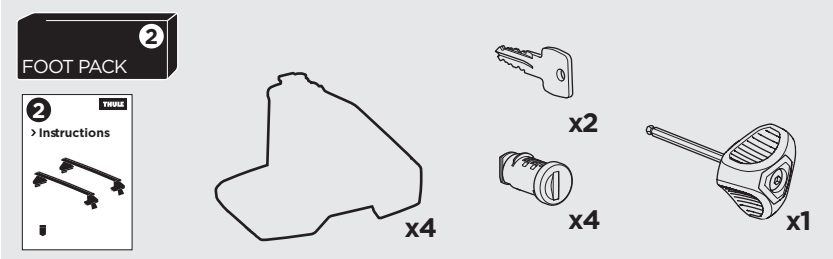

1

Kit 5030

VOLVO S60, 4-dr Sedan, 10-18

VOLVO S60 Cross Country, 4-dr Sedan, 15-18

ISO 11154-E

THULE WingBar Evo	THULE WingBar Edge	THULE WingBar	THULE SquareBar	Evo X (scale)	Edge X (scale)
VOLVO S60, 4-dr Sedan, 10-18				43,5	J
VOLVO S60 Cross Country, 4-dr Sedan, 15-18				43,5	J

THULE ProBar	THULE SlideBar			X (mm/inch)	
VOLVO S60, 4-dr Sedan, 10-18				1086 mm / 42 3/4"	
VOLVO S60 Cross Country, 4-dr Sedan, 15-18				1086 mm / 42 3/4"	

THULE WingBar Evo	THULE WingBar Edge	THULE WingBar	THULE SquareBar	Evo Y (scale)	Edge Y (scale)
VOLVO S60, 4-dr Sedan, 10-18				40,5	P
VOLVO S60 Cross Country, 4-dr Sedan, 15-18				40,5	P

THULE ProBar	THULE SlideBar			Y (mm/inch)	
VOLVO S60, 4-dr Sedan, 10-18				1056 mm / 41 5/8"	
VOLVO S60 Cross Country, 4-dr Sedan, 15-18				1056 mm / 41 5/8"	

	W (mm/inch)	Z (mm/inch)
VOLVO S60, 4-dr Sedan, 10-18	800 mm / 31 1/2"	200 mm / 7 7/8"
VOLVO S60 Cross Country, 4-dr Sedan, 15-18	800 mm / 31 1/2"	200 mm / 7 7/8"