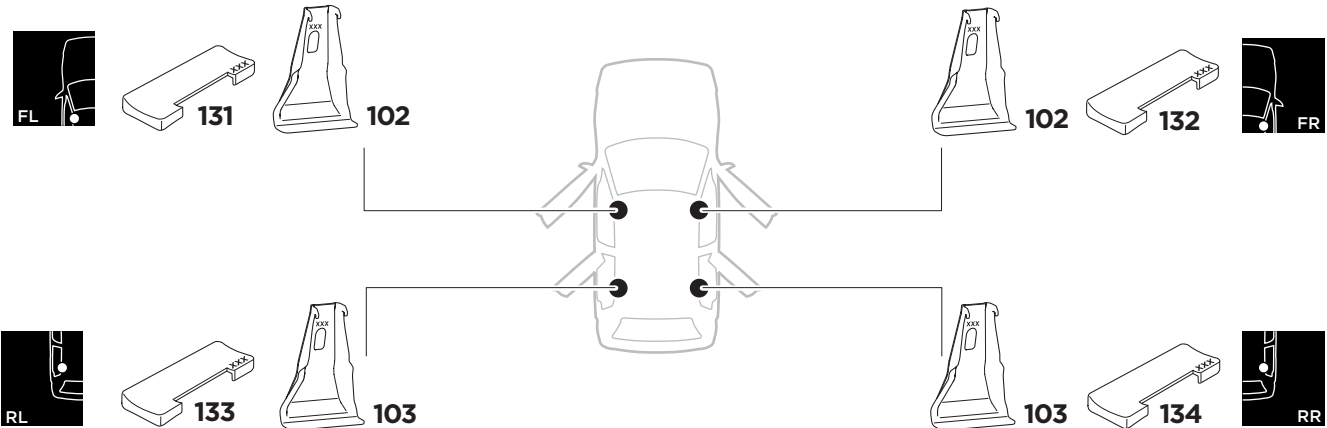

1

Kit 5030

VOLVO S60, 4-dr Sedan, 10-18

VOLVO S60 Cross Country, 4-dr Sedan, 15-18

ISO 11154-E

THULE WingBar Evo	THULE WingBar Edge	THULE WingBar	THULE SquareBar	Evo X (scale)	Edge X (scale)
VOLVO S60, 4-dr Sedan, 10-18				43,5	J
VOLVO S60 Cross Country, 4-dr Sedan, 15-18				43,5	J

THULE ProBar	THULE SlideBar			X (mm/inch)	
VOLVO S60, 4-dr Sedan, 10-18				1086 mm / 42 3/4"	
VOLVO S60 Cross Country, 4-dr Sedan, 15-18				1086 mm / 42 3/4"	

THULE WingBar Evo	THULE WingBar Edge	THULE WingBar	THULE SquareBar	Evo Y (scale)	Edge Y (scale)
VOLVO S60, 4-dr Sedan, 10-18				40,5	P
VOLVO S60 Cross Country, 4-dr Sedan, 15-18				40,5	P

THULE ProBar	THULE SlideBar			Y (mm/inch)	
VOLVO S60, 4-dr Sedan, 10-18				1056 mm / 41 5/8"	
VOLVO S60 Cross Country, 4-dr Sedan, 15-18				1056 mm / 41 5/8"	

	W (mm/inch)	Z (mm/inch)
VOLVO S60, 4-dr Sedan, 10-18	800 mm / 31 1/2"	200 mm / 7 7/8"
VOLVO S60 Cross Country, 4-dr Sedan, 15-18	800 mm / 31 1/2"	200 mm / 7 7/8"