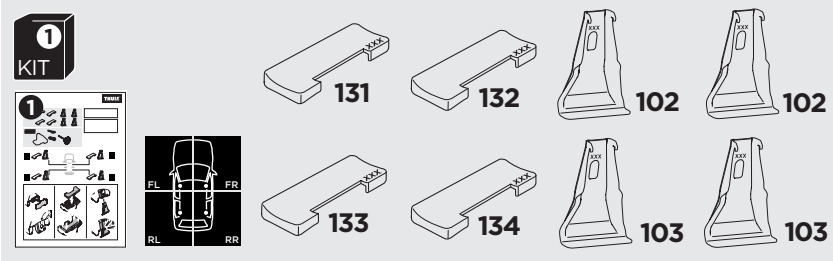

1

Kit 5030

VOLVO S60, 4-dr Sedan, 10-18

VOLVO S60 Cross Country, 4-dr Sedan, 15-18

ISO 11154-E

THULE WingBar Evo	THULE WingBar Edge	THULE WingBar	THULE SquareBar	Evo X (scale)	Edge X (scale)
VOLVO S60, 4-dr Sedan, 10-18				43,5	J
VOLVO S60 Cross Country, 4-dr Sedan, 15-18				43,5	J

THULE ProBar	THULE SlideBar			X (mm/inch)	
VOLVO S60, 4-dr Sedan, 10-18				1086 mm / 42 3/4"	
VOLVO S60 Cross Country, 4-dr Sedan, 15-18				1086 mm / 42 3/4"	

THULE WingBar Evo	THULE WingBar Edge	THULE WingBar	THULE SquareBar	Evo Y (scale)	Edge Y (scale)
VOLVO S60, 4-dr Sedan, 10-18				40,5	P
VOLVO S60 Cross Country, 4-dr Sedan, 15-18				40,5	P

THULE ProBar	THULE SlideBar			Y (mm/inch)	
VOLVO S60, 4-dr Sedan, 10-18				1056 mm / 41 5/8"	
VOLVO S60 Cross Country, 4-dr Sedan, 15-18				1056 mm / 41 5/8"	

	W (mm/inch)	Z (mm/inch)
VOLVO S60, 4-dr Sedan, 10-18	800 mm / 31 1/2"	200 mm / 7 7/8"
VOLVO S60 Cross Country, 4-dr Sedan, 15-18	800 mm / 31 1/2"	200 mm / 7 7/8"