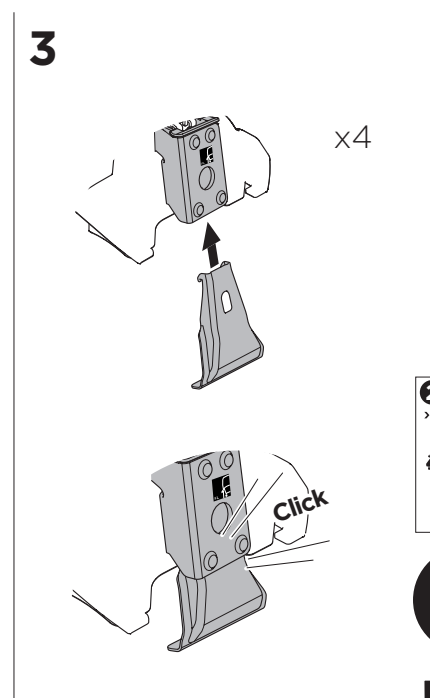

1

Kit 5030

VOLVO S60, 4-dr Sedan, 10-18

VOLVO S60 Cross Country, 4-dr Sedan, 15-18

ISO 11154-E

THULE WingBar Evo	THULE WingBar Edge	THULE WingBar	THULE SquareBar	Evo X (scale)	Edge X (scale)
VOLVO S60, 4-dr Sedan, 10-18				43,5	J
VOLVO S60 Cross Country, 4-dr Sedan, 15-18				43,5	J

THULE ProBar	THULE SlideBar			X (mm/inch)	
VOLVO S60, 4-dr Sedan, 10-18				1086 mm / 42 3/4"	
VOLVO S60 Cross Country, 4-dr Sedan, 15-18				1086 mm / 42 3/4"	

THULE WingBar Evo	THULE WingBar Edge	THULE WingBar	THULE SquareBar	Evo Y (scale)	Edge Y (scale)
VOLVO S60, 4-dr Sedan, 10-18				40,5	P
VOLVO S60 Cross Country, 4-dr Sedan, 15-18				40,5	P

THULE ProBar	THULE SlideBar			Y (mm/inch)	
VOLVO S60, 4-dr Sedan, 10-18				1056 mm / 41 5/8"	
VOLVO S60 Cross Country, 4-dr Sedan, 15-18				1056 mm / 41 5/8"	

	W (mm/inch)	Z (mm/inch)
VOLVO S60, 4-dr Sedan, 10-18	800 mm / 31 1/2"	200 mm / 7 7/8"
VOLVO S60 Cross Country, 4-dr Sedan, 15-18	800 mm / 31 1/2"	200 mm / 7 7/8"