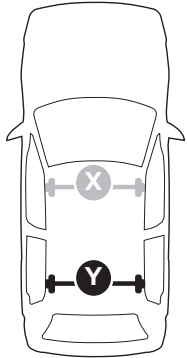

1

Kit 5030

VOLVO S60, 4-dr Sedan, 10-18

VOLVO S60 Cross Country, 4-dr Sedan, 15-18

ISO 11154-E

THULE WingBar Evo	THULE WingBar Edge	THULE WingBar	THULE SquareBar	Evo X (scale)	Edge X (scale)
VOLVO S60, 4-dr Sedan, 10-18				43,5	J
VOLVO S60 Cross Country, 4-dr Sedan, 15-18				43,5	J

THULE ProBar	THULE SlideBar			X (mm/inch)	
VOLVO S60, 4-dr Sedan, 10-18				1086 mm / 42 3/4"	
VOLVO S60 Cross Country, 4-dr Sedan, 15-18				1086 mm / 42 3/4"	

THULE WingBar Evo	THULE WingBar Edge	THULE WingBar	THULE SquareBar	Evo Y (scale)	Edge Y (scale)
VOLVO S60, 4-dr Sedan, 10-18				40,5	P
VOLVO S60 Cross Country, 4-dr Sedan, 15-18				40,5	P

THULE ProBar	THULE SlideBar			Y (mm/inch)	
VOLVO S60, 4-dr Sedan, 10-18				1056 mm / 41 5/8"	
VOLVO S60 Cross Country, 4-dr Sedan, 15-18				1056 mm / 41 5/8"	

	W (mm/inch)	Z (mm/inch)
VOLVO S60, 4-dr Sedan, 10-18	800 mm / 31 1/2"	200 mm / 7 7/8"
VOLVO S60 Cross Country, 4-dr Sedan, 15-18	800 mm / 31 1/2"	200 mm / 7 7/8"