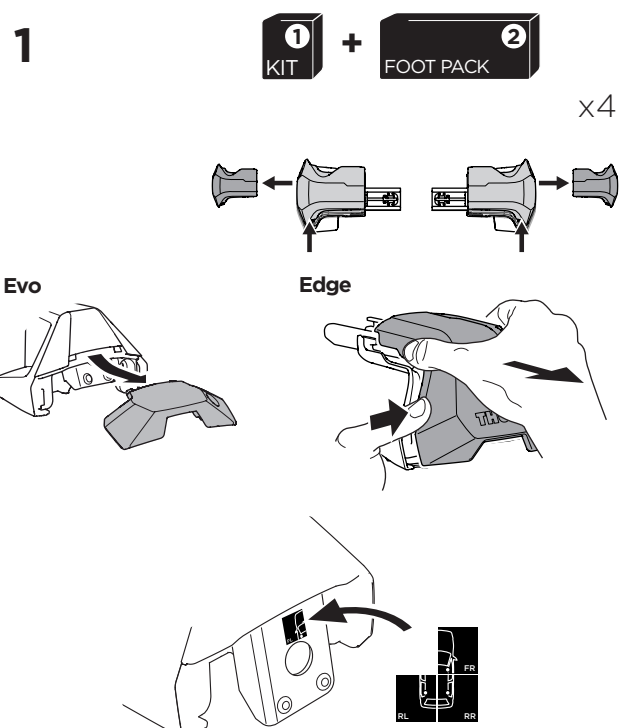

1

Kit 145336

MAZDA CX-60, 5-dr SUV, 22-

ISO 11154-E

THULE WingBar Evo	THULE WingBar Edge	THULE WingBar	THULE SquareBar Evo	Evo X (scale)	Edge X (scale)
MAZDA CX-60, 5-dr SUV, 22-				53,5	H

THULE ProBar Evo	THULE SlideBar Evo	X (mm/inch)		
MAZDA CX-60, 5-dr SUV, 22-		1186 mm / 46 3/4"		

THULE WingBar Evo	THULE WingBar Edge	THULE WingBar	THULE SquareBar Evo	Evo Y (scale)	Edge Y (scale)
MAZDA CX-60, 5-dr SUV, 22-				46,5	D

THULE ProBar Evo	THULE SlideBar Evo	Y (mm/inch)		
MAZDA CX-60, 5-dr SUV, 22-		1116 mm / 43 7/8"		

	W (mm/inch)	Z (mm/inch)
MAZDA CX-60, 5-dr SUV, 22-	700 mm / 27 1/2"	270 mm / 10 5/8"