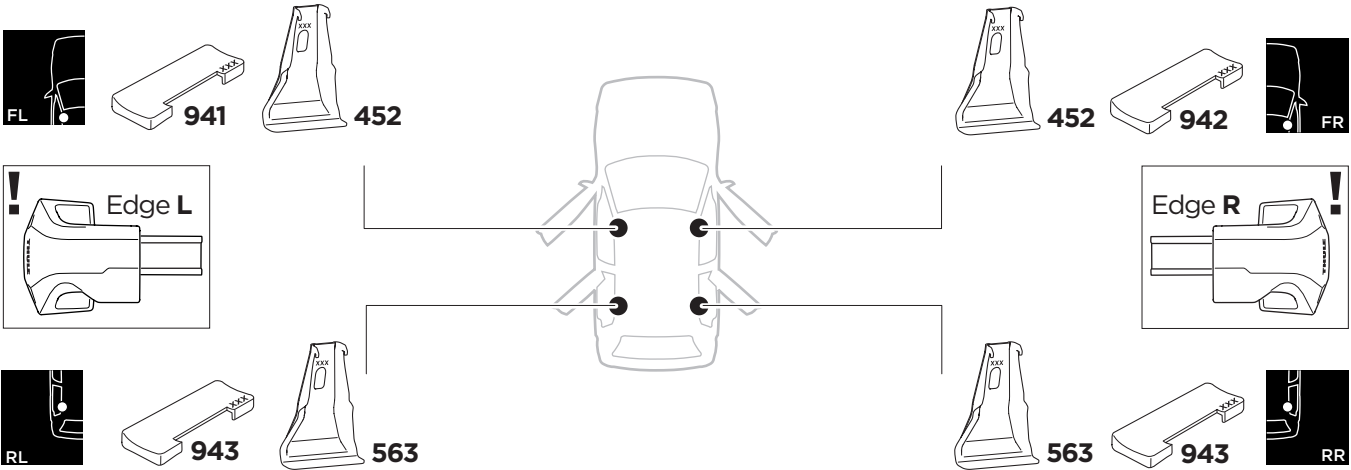

1

Kit 145336

MAZDA CX-60, 5-dr SUV, 22-

ISO 11154-E

THULE WingBar Evo	THULE WingBar Edge	THULE WingBar	THULE SquareBar Evo	Evo X (scale)	Edge X (scale)
MAZDA CX-60, 5-dr SUV, 22-				53,5	H

THULE ProBar Evo	THULE SlideBar Evo	X (mm/inch)		
MAZDA CX-60, 5-dr SUV, 22-		1186 mm / 46 3/4"		

THULE WingBar Evo	THULE WingBar Edge	THULE WingBar	THULE SquareBar Evo	Evo Y (scale)	Edge Y (scale)
MAZDA CX-60, 5-dr SUV, 22-				46,5	D

THULE ProBar Evo	THULE SlideBar Evo	Y (mm/inch)		
MAZDA CX-60, 5-dr SUV, 22-		1116 mm / 43 7/8"		

	W (mm/inch)	Z (mm/inch)
MAZDA CX-60, 5-dr SUV, 22-	700 mm / 27 1/2"	270 mm / 10 5/8"