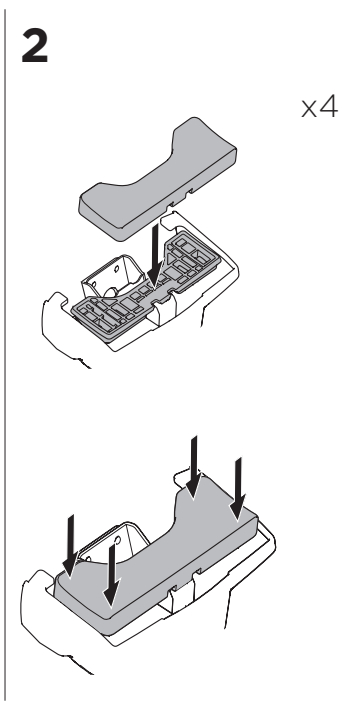

1

Kit 145336

MAZDA CX-60, 5-dr SUV, 22-

ISO 11154-E

THULE WingBar Evo	THULE WingBar Edge	THULE WingBar	THULE SquareBar Evo	Evo X (scale)	Edge X (scale)
MAZDA CX-60, 5-dr SUV, 22-				53,5	H

THULE ProBar Evo	THULE SlideBar Evo	X (mm/inch)		
MAZDA CX-60, 5-dr SUV, 22-		1186 mm / 46 3/4"		

THULE WingBar Evo	THULE WingBar Edge	THULE WingBar	THULE SquareBar Evo	Evo Y (scale)	Edge Y (scale)
MAZDA CX-60, 5-dr SUV, 22-				46,5	D

THULE ProBar Evo	THULE SlideBar Evo	Y (mm/inch)		
MAZDA CX-60, 5-dr SUV, 22-		1116 mm / 43 7/8"		

	W (mm/inch)	Z (mm/inch)
MAZDA CX-60, 5-dr SUV, 22-	700 mm / 27 1/2"	270 mm / 10 5/8"