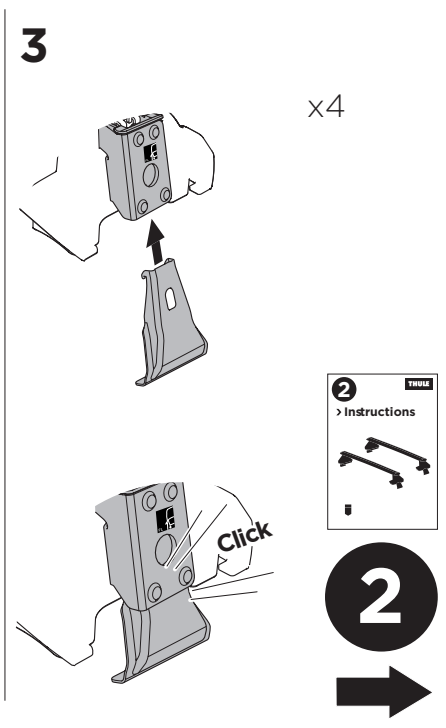

1

Kit 145336

MAZDA CX-60, 5-dr SUV, 22-

ISO 11154-E

THULE WingBar Evo	THULE WingBar Edge	THULE WingBar	THULE SquareBar Evo	Evo X (scale)	Edge X (scale)
MAZDA CX-60, 5-dr SUV, 22-				53,5	H

THULE ProBar Evo	THULE SlideBar Evo	X (mm/inch)		
MAZDA CX-60, 5-dr SUV, 22-		1186 mm / 46 3/4"		

THULE WingBar Evo	THULE WingBar Edge	THULE WingBar	THULE SquareBar Evo	Evo Y (scale)	Edge Y (scale)
MAZDA CX-60, 5-dr SUV, 22-				46,5	D

THULE ProBar Evo	THULE SlideBar Evo	Y (mm/inch)		
MAZDA CX-60, 5-dr SUV, 22-		1116 mm / 43 7/8"		

	W (mm/inch)	Z (mm/inch)
MAZDA CX-60, 5-dr SUV, 22-	700 mm / 27 1/2"	270 mm / 10 5/8"