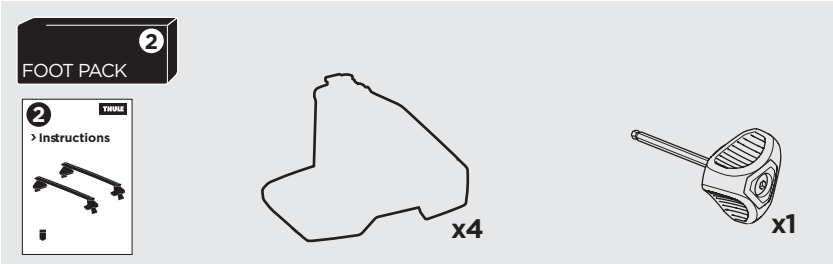

1

Kit 145336

MAZDA CX-60, 5-dr SUV, 22-

ISO 11154-E

THULE WingBar Evo	THULE WingBar Edge	THULE WingBar	THULE SquareBar Evo	Evo X (scale)	Edge X (scale)
MAZDA CX-60, 5-dr SUV, 22-				53,5	H

THULE ProBar Evo	THULE SlideBar Evo	X (mm/inch)		
MAZDA CX-60, 5-dr SUV, 22-		1186 mm / 46 3/4"		

THULE WingBar Evo	THULE WingBar Edge	THULE WingBar	THULE SquareBar Evo	Evo Y (scale)	Edge Y (scale)
MAZDA CX-60, 5-dr SUV, 22-				46,5	D

THULE ProBar Evo	THULE SlideBar Evo	Y (mm/inch)		
MAZDA CX-60, 5-dr SUV, 22-		1116 mm / 43 7/8"		

	W (mm/inch)	Z (mm/inch)
MAZDA CX-60, 5-dr SUV, 22-	700 mm / 27 1/2"	270 mm / 10 5/8"