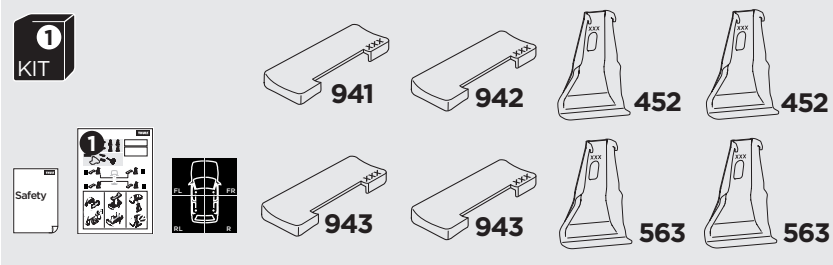

1

Kit 145336

MAZDA CX-60, 5-dr SUV, 22-

ISO 11154-E

THULE WingBar Evo	THULE WingBar Edge	THULE WingBar	THULE SquareBar Evo	Evo X (scale)	Edge X (scale)
MAZDA CX-60, 5-dr SUV, 22-				53,5	H

THULE ProBar Evo	THULE SlideBar Evo	X (mm/inch)		
MAZDA CX-60, 5-dr SUV, 22-		1186 mm / 46 3/4"		

THULE WingBar Evo	THULE WingBar Edge	THULE WingBar	THULE SquareBar Evo	Evo Y (scale)	Edge Y (scale)
MAZDA CX-60, 5-dr SUV, 22-				46,5	D

THULE ProBar Evo	THULE SlideBar Evo	Y (mm/inch)		
MAZDA CX-60, 5-dr SUV, 22-		1116 mm / 43 7/8"		

	W (mm/inch)	Z (mm/inch)
MAZDA CX-60, 5-dr SUV, 22-	700 mm / 27 1/2"	270 mm / 10 5/8"