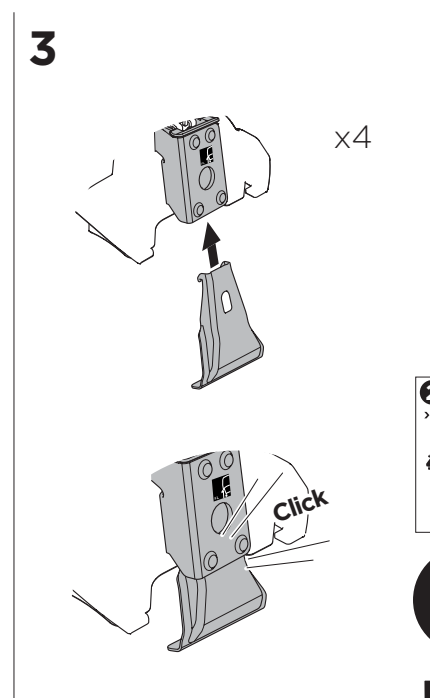

1

Kit 5173 FORD S-Max, 5-dr MPV, 06-15*

* Without fixpoint and with glassroof

ISO 11154-E

THULE WingBar Evo	THULE WingBar Edge	THULE WingBar	THULE SquareBar	Evo X (scale)	Edge X (scale)
FORD S-Max, 5-dr MPV, 06-15*				56	C
THULE ProBar	THULE SlideBar				X (mm/inch)
FORD S-Max, 5-dr MPV, 06-15*				1211 mm / 47 5/8"	

THULE WingBar Evo	THULE WingBar Edge	THULE WingBar	THULE SquareBar	Evo Y (scale)	Edge Y (scale)
FORD S-Max, 5-dr MPV, 06-15*				50	O
THULE ProBar	THULE SlideBar				Y (mm/inch)
FORD S-Max, 5-dr MPV, 06-15*				1151 mm / 45 3/8"	

	W (mm/inch)	Z (mm/inch)
FORD S-Max, 5-dr MPV, 06-15*	800 mm / 31 1/2"	360 mm / 14 1/8"