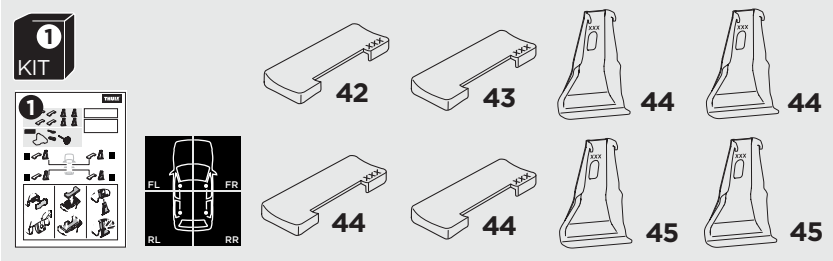

1

Kit 5173 FORD S-Max, 5-dr MPV, 06-15*

* Without fixpoint and with glassroof

ISO 11154-E

THULE WingBar Evo	THULE WingBar Edge	THULE WingBar	THULE SquareBar	Evo X (scale)	Edge X (scale)
FORD S-Max, 5-dr MPV, 06-15*				56	C
THULE ProBar	THULE SlideBar				X (mm/inch)
FORD S-Max, 5-dr MPV, 06-15*				1211 mm / 47 5/8"	

THULE WingBar Evo	THULE WingBar Edge	THULE WingBar	THULE SquareBar	Evo Y (scale)	Edge Y (scale)
FORD S-Max, 5-dr MPV, 06-15*				50	O
THULE ProBar	THULE SlideBar				Y (mm/inch)
FORD S-Max, 5-dr MPV, 06-15*				1151 mm / 45 3/8"	

	W (mm/inch)	Z (mm/inch)
FORD S-Max, 5-dr MPV, 06-15*	800 mm / 31 1/2"	360 mm / 14 1/8"