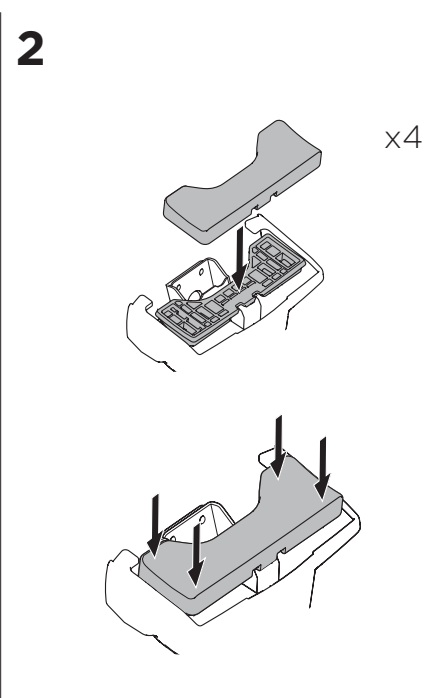

1

Kit 5173 FORD S-Max, 5-dr MPV, 06-15*

* Without fixpoint and with glassroof

ISO 11154-E

THULE WingBar Evo	THULE WingBar Edge	THULE WingBar	THULE SquareBar	Evo X (scale)	Edge X (scale)
FORD S-Max, 5-dr MPV, 06-15*				56	C
THULE ProBar	THULE SlideBar				X (mm/inch)
FORD S-Max, 5-dr MPV, 06-15*				1211 mm / 47 5/8"	

THULE WingBar Evo	THULE WingBar Edge	THULE WingBar	THULE SquareBar	Evo Y (scale)	Edge Y (scale)
FORD S-Max, 5-dr MPV, 06-15*				50	O
THULE ProBar	THULE SlideBar				Y (mm/inch)
FORD S-Max, 5-dr MPV, 06-15*				1151 mm / 45 3/8"	

	W (mm/inch)	Z (mm/inch)
FORD S-Max, 5-dr MPV, 06-15*	800 mm / 31 1/2"	360 mm / 14 1/8"