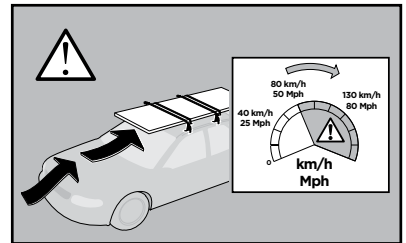

Thule Rapid System Kit 1038

> Instructions

AUDI A3, 3-dr Hatchback, 96-99, 00-02

AUDI A3, 5-dr Hatchback, 99-03

ISO 11154-E

141038

C.20121003
519-1038-01

Bring your life

thule.com