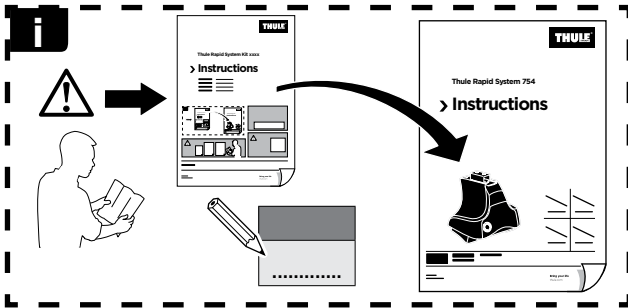

Thule Rapid System Kit 1038

> Instructions

AUDI A3, 3-dr Hatchback, 96-99, 00-02

AUDI A3, 5-dr Hatchback, 99-03

ISO 11154-E

141038

C.20121003
519-1038-01

Bring your life