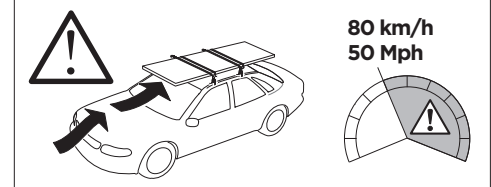

## Kit 186053

VOLKSWAGEN Touareg, 5-dr SUV, 19-

ISO 11154-E

This kit is only for vehicles with flush railing.

1

Evo

Edge

2