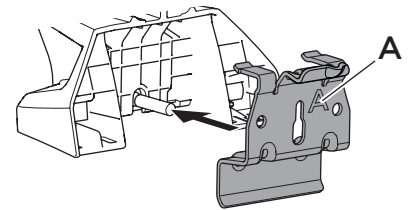

## Kit 186053

VOLKSWAGEN Touareg, 5-dr SUV, 19-

ISO 11154-E

This kit is only for vehicles with flush railing.

1

Evo

Edge

2