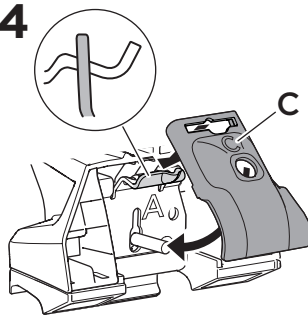

1

Kit 186053

VOLKSWAGEN Touareg, 5-dr SUV, 19-

ISO 11154-E

This kit is only for vehicles with flush railing.

1

Evo

Edge

2

3

4

5

2