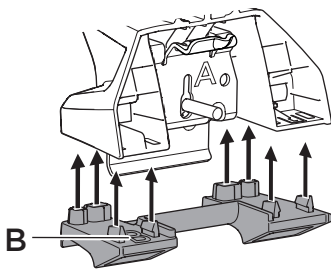

1

Kit 186053

VOLKSWAGEN Touareg, 5-dr SUV, 19-

ISO 11154-E

This kit is only for vehicles with flush railing.

1

Evo

Edge

2

3

4

5

2