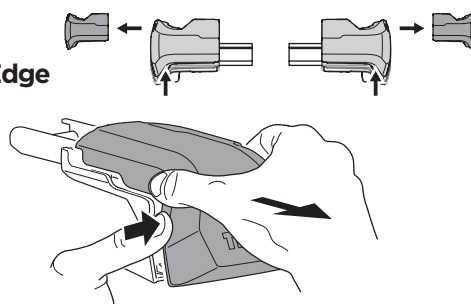

## Kit 186053

VOLKSWAGEN Touareg, 5-dr SUV, 19-

ISO 11154-E

This kit is only for vehicles with flush railing.

1

Evo

Edge

2