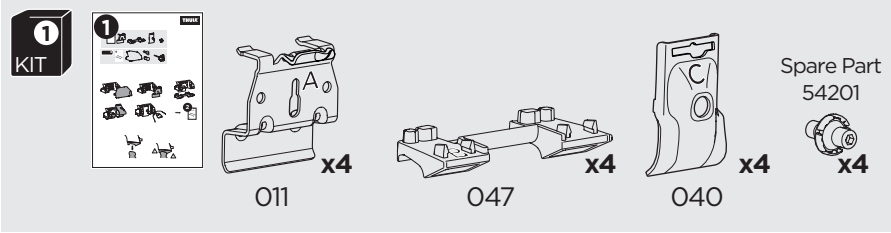

## Kit 186053

VOLKSWAGEN Touareg, 5-dr SUV, 19-

ISO 11154-E

This kit is only for vehicles with flush railing.

1

Evo

Edge

2