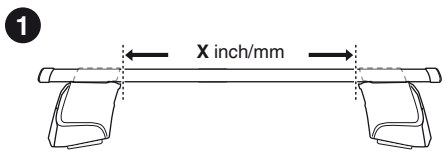

	X
HONDA Accord Tourer, 5-dr Estate, 03-07	33

	Y
HONDA Accord Tourer, 5-dr Estate, 03-07	28,5

480R

480

	X inch	X mm
HONDA Accord Tourer, 5-dr Estate, 03-07	38 5/8"	981 mm

	Y inch	Y mm
HONDA Accord Tourer, 5-dr Estate, 03-07	36 7/8"	936 mm

4

HONDA Accord Tourer, 5-dr Estate, 03-07

5

	X mm	Y mm	X inch	Y inch
HONDA Accord Tourer, 5-dr Estate, 03-07	300 mm	750 mm	11 3/4"	29 1/2"

GB/US Tighten alternately

D Die Schrauben abwechselnd anziehen

F Serrer alternativement chaque côté