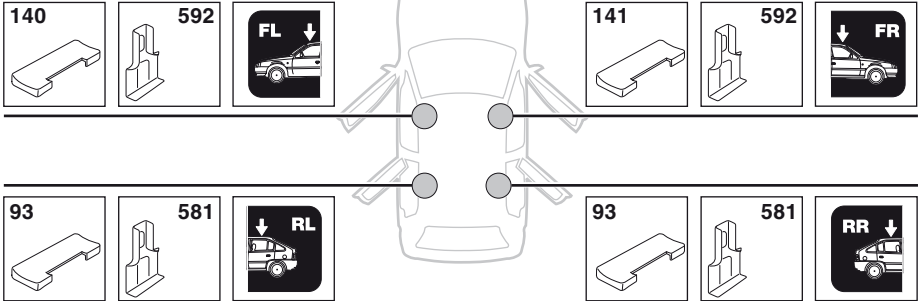

	X
HONDA Accord Tourer, 5-dr Estate, 03-07	33

	Y
HONDA Accord Tourer, 5-dr Estate, 03-07	28,5

480R

480

	X inch	X mm
HONDA Accord Tourer, 5-dr Estate, 03-07	38 5/8"	981 mm

	Y inch	Y mm
HONDA Accord Tourer, 5-dr Estate, 03-07	36 7/8"	936 mm

4

HONDA Accord Tourer, 5-dr Estate, 03-07

5

	X mm	Y mm	X inch	Y inch
HONDA Accord Tourer, 5-dr Estate, 03-07	300 mm	750 mm	11 3/4"	29 1/2"

GB/US Tighten alternately

D Die Schrauben abwechselnd anziehen

F Serrer alternativement chaque côté