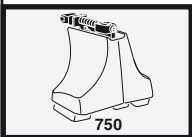

	X
HONDA Accord Tourer, 5-dr Estate, 03-07	33

	Y
HONDA Accord Tourer, 5-dr Estate, 03-07	28,5

480R

480

	X inch	X mm
HONDA Accord Tourer, 5-dr Estate, 03-07	38 5/8"	981 mm

	Y inch	Y mm
HONDA Accord Tourer, 5-dr Estate, 03-07	36 7/8"	936 mm

4

HONDA Accord Tourer, 5-dr Estate, 03-07

5

	X mm	Y mm	X inch	Y inch
HONDA Accord Tourer, 5-dr Estate, 03-07	300 mm	750 mm	11 3/4"	29 1/2"

GB/US Tighten alternately

D Die Schrauben abwechselnd anziehen

F Serrer alternativement chaque côté