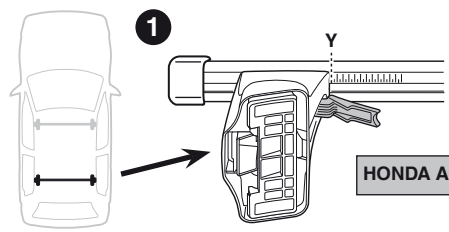

	X
HONDA Accord Tourer, 5-dr Estate, 03-07	33

	Y
HONDA Accord Tourer, 5-dr Estate, 03-07	28,5

480R

480

	X inch	X mm
HONDA Accord Tourer, 5-dr Estate, 03-07	38 5/8"	981 mm

	Y inch	Y mm
HONDA Accord Tourer, 5-dr Estate, 03-07	36 7/8"	936 mm

4

HONDA Accord Tourer, 5-dr Estate, 03-07

5

	X mm	Y mm	X inch	Y inch
HONDA Accord Tourer, 5-dr Estate, 03-07	300 mm	750 mm	11 3/4"	29 1/2"

GB/US Tighten alternately

D Die Schrauben abwechselnd anziehen

F Serrer alternativement chaque côté