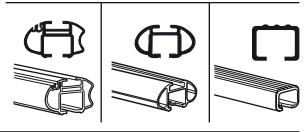

Kit 1324

HONDA Accord Tourer, 5-dr Estate, 03-07

480R
754