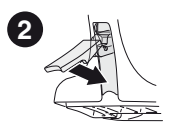

Y inch	Y mm
HONDA Accord Tourer, 5-dr Estate, 03-07	36 7/8"	936 mm