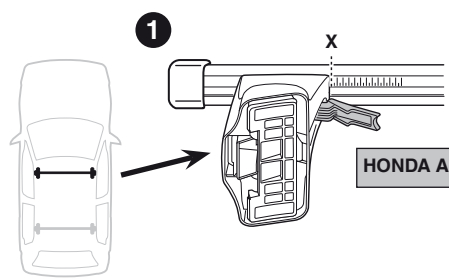

X
HONDA Accord Tourer, 5-dr Estate, 03-07	33