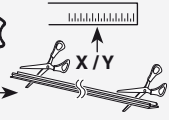

3

754

750

	X
HONDA Accord Tourer, 5-dr Estate, 03-07	33

	Y
HONDA Accord Tourer, 5-dr Estate, 03-07	28,5

480R

480

	X inch	X mm
HONDA Accord Tourer, 5-dr Estate, 03-07	38 5/8"	981 mm

	Y inch	Y mm
HONDA Accord Tourer, 5-dr Estate, 03-07	36 7/8"	936 mm