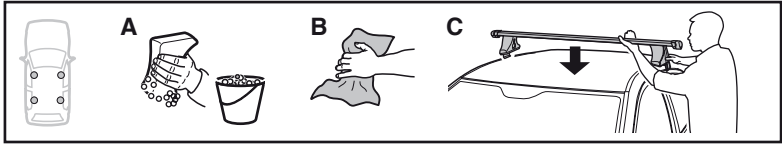

5

	X mm	Y mm	X inch	Y inch
HONDA Accord Tourer, 5-dr Estate, 03-07	300 mm	750 mm	11 3/4"	29 1/2"