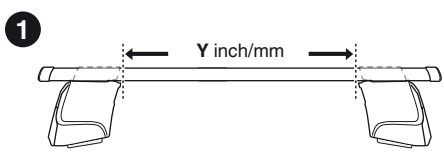

	X
HONDA Accord Tourer, 5-dr Estate, 03-07	33

	Y
HONDA Accord Tourer, 5-dr Estate, 03-07	28,5

480R

480

	X inch	X mm
HONDA Accord Tourer, 5-dr Estate, 03-07	38 5/8"	981 mm

	Y inch	Y mm
HONDA Accord Tourer, 5-dr Estate, 03-07	36 7/8"	936 mm

4

HONDA Accord Tourer, 5-dr Estate, 03-07

5

	X mm	Y mm	X inch	Y inch
HONDA Accord Tourer, 5-dr Estate, 03-07	300 mm	750 mm	11 3/4"	29 1/2"

GB/US Tighten alternately

D Die Schrauben abwechselnd anziehen

F Serrer alternativement chaque côté