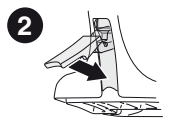

X inch	X mm
HONDA Accord Tourer, 5-dr Estate, 03-07	38 5/8"	981 mm