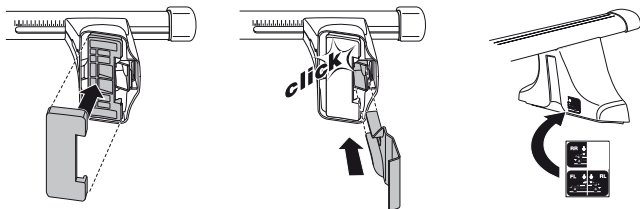

	X
HONDA Accord Tourer, 5-dr Estate, 03-07	33

	Y
HONDA Accord Tourer, 5-dr Estate, 03-07	28,5

480R

480

	X inch	X mm
HONDA Accord Tourer, 5-dr Estate, 03-07	38 5/8"	981 mm

	Y inch	Y mm
HONDA Accord Tourer, 5-dr Estate, 03-07	36 7/8"	936 mm

4

HONDA Accord Tourer, 5-dr Estate, 03-07

5

	X mm	Y mm	X inch	Y inch
HONDA Accord Tourer, 5-dr Estate, 03-07	300 mm	750 mm	11 3/4"	29 1/2"

GB/US Tighten alternately

D Die Schrauben abwechselnd anziehen

F Serrer alternativement chaque côté