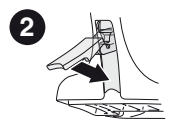

Y
HONDA Accord Tourer, 5-dr Estate, 03-07	28,5