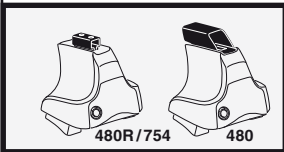

	X
HONDA Accord Tourer, 5-dr Estate, 03-07	33

	Y
HONDA Accord Tourer, 5-dr Estate, 03-07	28,5

480R

480

	X inch	X mm
HONDA Accord Tourer, 5-dr Estate, 03-07	38 5/8"	981 mm

	Y inch	Y mm
HONDA Accord Tourer, 5-dr Estate, 03-07	36 7/8"	936 mm

4

HONDA Accord Tourer, 5-dr Estate, 03-07

5

	X mm	Y mm	X inch	Y inch
HONDA Accord Tourer, 5-dr Estate, 03-07	300 mm	750 mm	11 3/4"	29 1/2"

GB/US Tighten alternately

D Die Schrauben abwechselnd anziehen

F Serrer alternativement chaque côté