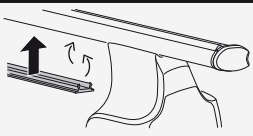

3

754

750

	X
HONDA Accord Tourer, 5-dr Estate, 03-07	33

	Y
HONDA Accord Tourer, 5-dr Estate, 03-07	28,5

480R

480

	X inch	X mm
HONDA Accord Tourer, 5-dr Estate, 03-07	38 5/8"	981 mm

	Y inch	Y mm
HONDA Accord Tourer, 5-dr Estate, 03-07	36 7/8"	936 mm