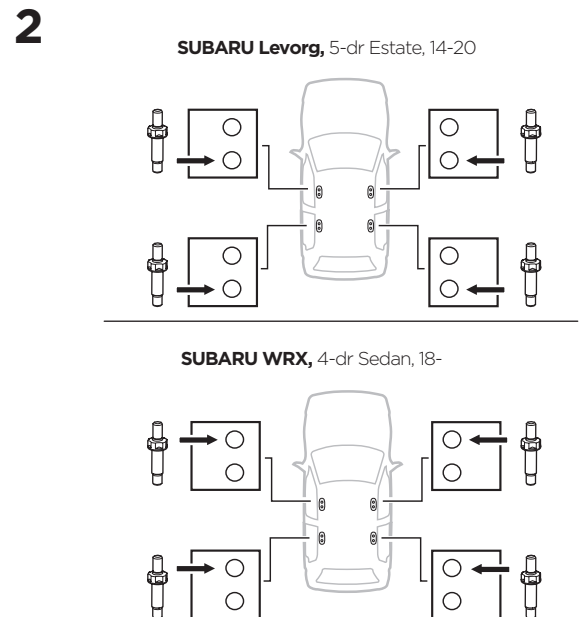

1

Kit 187058

SUBARU Levorg, 5-dr Estate, 14-20
SUBARU WRX, 4-dr Sedan, 18-

ISO 11154-E

This kit is only for vehicles with fixpoint mounting.

3

4

5