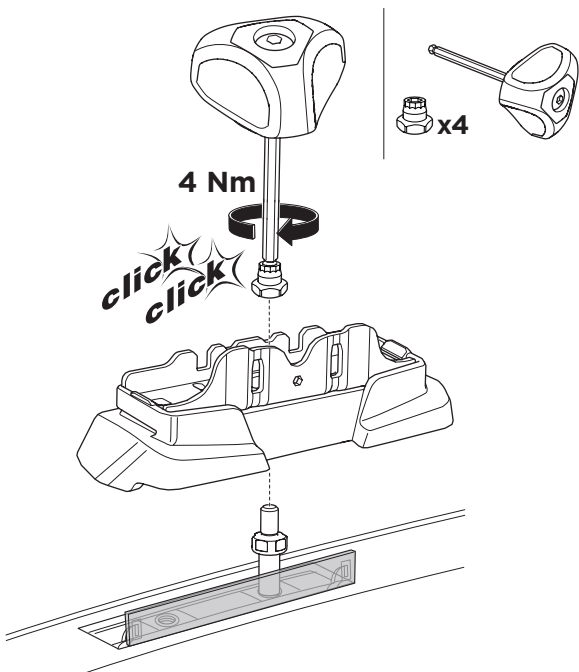

1

Kit 187058

SUBARU Levorg, 5-dr Estate, 14-20
SUBARU WRX, 4-dr Sedan, 18-

ISO 11154-E

This kit is only for vehicles with fixpoint mounting.

3

4

5