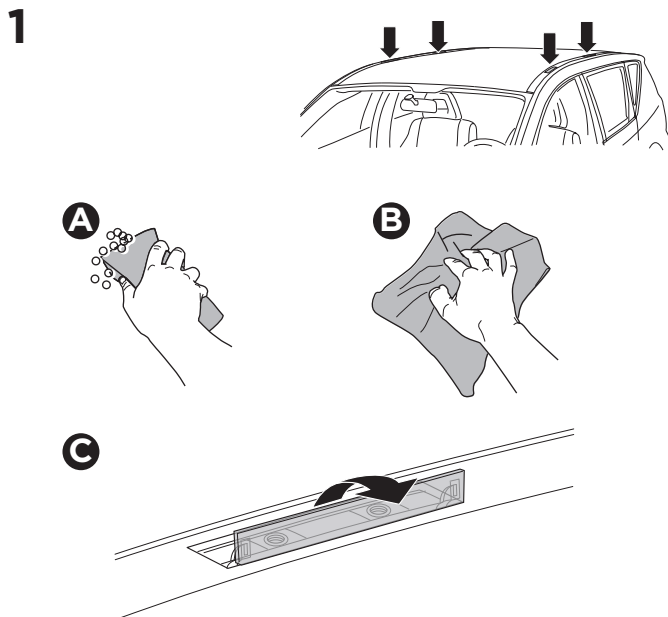

1

Kit 187058

SUBARU Levorg, 5-dr Estate, 14-20
SUBARU WRX, 4-dr Sedan, 18-

ISO 11154-E

This kit is only for vehicles with fixpoint mounting.

3

4

5