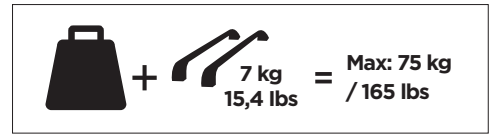

ISO 11154-E