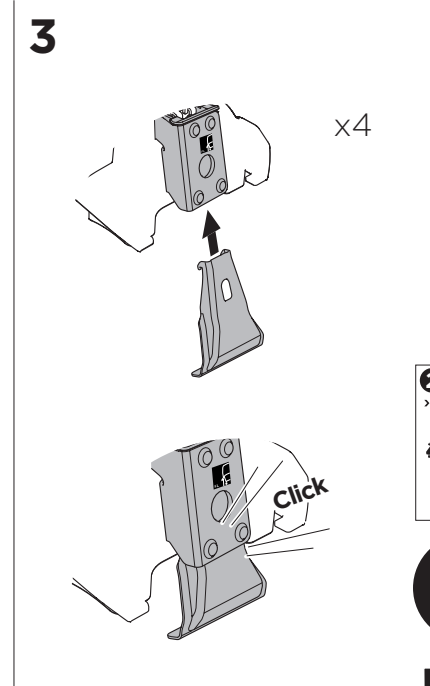

1

Kit 5076

OPEL Crossland X, 5-dr SUV, 17-
VAUXHALL Crossland X, 5-dr SUV, 17-

ISO 11154-E

THULE WingBar Evo	THULE WingBar Edge	THULE WingBar	THULE SquareBar	Evo X (scale)	Edge X (scale)
OPEL Crossland X, 5-dr SUV, 17-				40,5	P
VAUXHALL Crossland X, 5-dr SUV, 17-				40,5	P

THULE ProBar	THULE SlideBar	X (mm/inch)
OPEL Crossland X, 5-dr SUV, 17-		1056 mm / 41 5/8"
VAUXHALL Crossland X, 5-dr SUV, 17-		1056 mm / 41 5/8"

THULE WingBar Evo	THULE WingBar Edge	THULE WingBar	THULE SquareBar	Evo Y (scale)	Edge Y (scale)
OPEL Crossland X, 5-dr SUV, 17-				35	I
VAUXHALL Crossland X, 5-dr SUV, 17-				35	I

THULE ProBar	THULE SlideBar	Y (mm/inch)
OPEL Crossland X, 5-dr SUV, 17-		1001 mm / 39 3/8"
VAUXHALL Crossland X, 5-dr SUV, 17-		1001 mm / 39 3/8"

	W (mm/inch)	Z (mm/inch)
OPEL Crossland X, 5-dr SUV, 17-	725 mm / 28 1/2"	220 mm / 8 5/8"
VAUXHALL Crossland X, 5-dr SUV, 17-	725 mm / 28 1/2"	220 mm / 8 5/8"