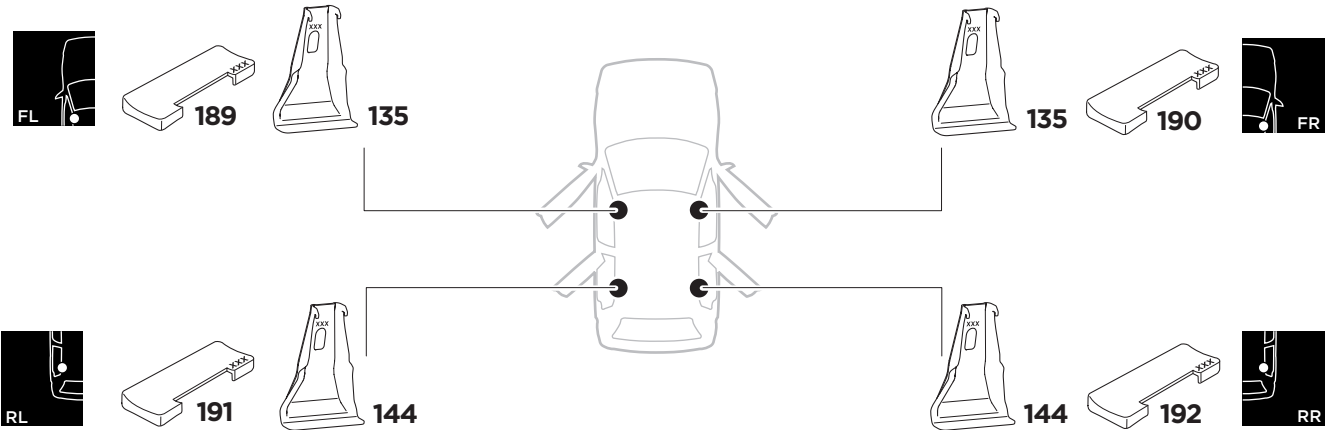

## Kit 5076

OPEL Crossland X, 5-dr SUV, 17-  
VAUXHALL Crossland X, 5-dr SUV, 17-

ISO 11154-E

THULE WingBar Evo	THULE WingBar Edge	THULE WingBar	THULE SquareBar	Evo X (scale)	Edge X (scale)
OPEL Crossland X, 5-dr SUV, 17-				40,5	P
VAUXHALL Crossland X, 5-dr SUV, 17-				40,5	P

THULE ProBar	THULE SlideBar	X (mm/inch)
OPEL Crossland X, 5-dr SUV, 17-		1056 mm / 41 5/8"
VAUXHALL Crossland X, 5-dr SUV, 17-		1056 mm / 41 5/8"

THULE WingBar Evo	THULE WingBar Edge	THULE WingBar	THULE SquareBar	Evo Y (scale)	Edge Y (scale)
OPEL Crossland X, 5-dr SUV, 17-				35	I
VAUXHALL Crossland X, 5-dr SUV, 17-				35	I

THULE ProBar	THULE SlideBar	Y (mm/inch)
OPEL Crossland X, 5-dr SUV, 17-		1001 mm / 39 3/8"
VAUXHALL Crossland X, 5-dr SUV, 17-		1001 mm / 39 3/8"

	W (mm/inch)	Z (mm/inch)
OPEL Crossland X, 5-dr SUV, 17-	725 mm / 28 1/2"	220 mm / 8 5/8"
VAUXHALL Crossland X, 5-dr SUV, 17-	725 mm / 28 1/2"	220 mm / 8 5/8"