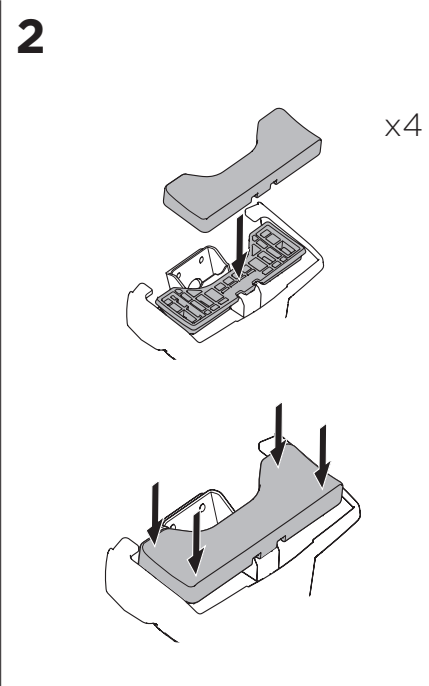

## Kit 5076

OPEL Crossland X, 5-dr SUV, 17-  
VAUXHALL Crossland X, 5-dr SUV, 17-

ISO 11154-E

THULE WingBar Evo	THULE WingBar Edge	THULE WingBar	THULE SquareBar	Evo X (scale)	Edge X (scale)
OPEL Crossland X, 5-dr SUV, 17-				40,5	P
VAUXHALL Crossland X, 5-dr SUV, 17-				40,5	P

THULE ProBar	THULE SlideBar	X (mm/inch)
OPEL Crossland X, 5-dr SUV, 17-		1056 mm / 41 5/8"
VAUXHALL Crossland X, 5-dr SUV, 17-		1056 mm / 41 5/8"

THULE WingBar Evo	THULE WingBar Edge	THULE WingBar	THULE SquareBar	Evo Y (scale)	Edge Y (scale)
OPEL Crossland X, 5-dr SUV, 17-				35	I
VAUXHALL Crossland X, 5-dr SUV, 17-				35	I

THULE ProBar	THULE SlideBar	Y (mm/inch)
OPEL Crossland X, 5-dr SUV, 17-		1001 mm / 39 3/8"
VAUXHALL Crossland X, 5-dr SUV, 17-		1001 mm / 39 3/8"

	W (mm/inch)	Z (mm/inch)
OPEL Crossland X, 5-dr SUV, 17-	725 mm / 28 1/2"	220 mm / 8 5/8"
VAUXHALL Crossland X, 5-dr SUV, 17-	725 mm / 28 1/2"	220 mm / 8 5/8"