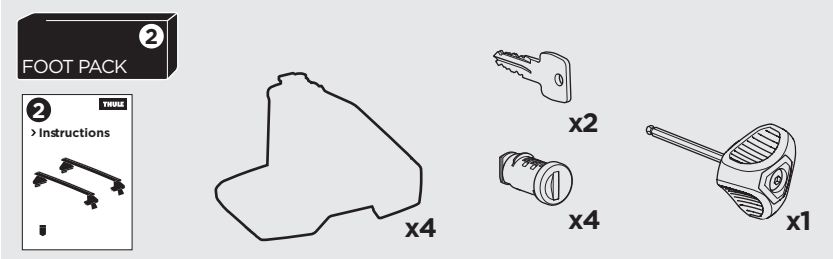

## Kit 5076

OPEL Crossland X, 5-dr SUV, 17-  
VAUXHALL Crossland X, 5-dr SUV, 17-

ISO 11154-E

THULE WingBar Evo	THULE WingBar Edge	THULE WingBar	THULE SquareBar	Evo X (scale)	Edge X (scale)
OPEL Crossland X, 5-dr SUV, 17-				40,5	P
VAUXHALL Crossland X, 5-dr SUV, 17-				40,5	P

THULE ProBar	THULE SlideBar	X (mm/inch)
OPEL Crossland X, 5-dr SUV, 17-		1056 mm / 41 5/8"
VAUXHALL Crossland X, 5-dr SUV, 17-		1056 mm / 41 5/8"

THULE WingBar Evo	THULE WingBar Edge	THULE WingBar	THULE SquareBar	Evo Y (scale)	Edge Y (scale)
OPEL Crossland X, 5-dr SUV, 17-				35	I
VAUXHALL Crossland X, 5-dr SUV, 17-				35	I

THULE ProBar	THULE SlideBar	Y (mm/inch)
OPEL Crossland X, 5-dr SUV, 17-		1001 mm / 39 3/8"
VAUXHALL Crossland X, 5-dr SUV, 17-		1001 mm / 39 3/8"

	W (mm/inch)	Z (mm/inch)
OPEL Crossland X, 5-dr SUV, 17-	725 mm / 28 1/2"	220 mm / 8 5/8"
VAUXHALL Crossland X, 5-dr SUV, 17-	725 mm / 28 1/2"	220 mm / 8 5/8"