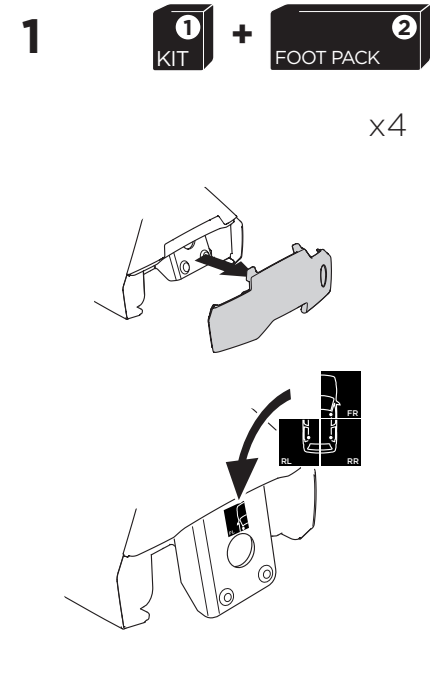

## Kit 5076

OPEL Crossland X, 5-dr SUV, 17-  
VAUXHALL Crossland X, 5-dr SUV, 17-

ISO 11154-E

THULE WingBar Evo	THULE WingBar Edge	THULE WingBar	THULE SquareBar	Evo X (scale)	Edge X (scale)
OPEL Crossland X, 5-dr SUV, 17-				40,5	P
VAUXHALL Crossland X, 5-dr SUV, 17-				40,5	P

THULE ProBar	THULE SlideBar	X (mm/inch)
OPEL Crossland X, 5-dr SUV, 17-		1056 mm / 41 5/8"
VAUXHALL Crossland X, 5-dr SUV, 17-		1056 mm / 41 5/8"

THULE WingBar Evo	THULE WingBar Edge	THULE WingBar	THULE SquareBar	Evo Y (scale)	Edge Y (scale)
OPEL Crossland X, 5-dr SUV, 17-				35	I
VAUXHALL Crossland X, 5-dr SUV, 17-				35	I

THULE ProBar	THULE SlideBar	Y (mm/inch)
OPEL Crossland X, 5-dr SUV, 17-		1001 mm / 39 3/8"
VAUXHALL Crossland X, 5-dr SUV, 17-		1001 mm / 39 3/8"

	W (mm/inch)	Z (mm/inch)
OPEL Crossland X, 5-dr SUV, 17-	725 mm / 28 1/2"	220 mm / 8 5/8"
VAUXHALL Crossland X, 5-dr SUV, 17-	725 mm / 28 1/2"	220 mm / 8 5/8"