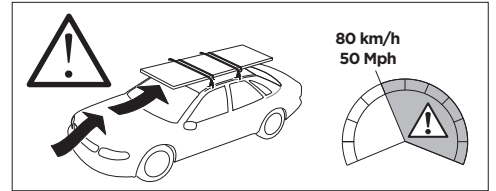

1

Kit 5076

OPEL Crossland X, 5-dr SUV, 17-
VAUXHALL Crossland X, 5-dr SUV, 17-

ISO 11154-E

THULE WingBar Evo	THULE WingBar Edge	THULE WingBar	THULE SquareBar	Evo X (scale)	Edge X (scale)
OPEL Crossland X, 5-dr SUV, 17-				40,5	P
VAUXHALL Crossland X, 5-dr SUV, 17-				40,5	P

THULE ProBar	THULE SlideBar	X (mm/inch)
OPEL Crossland X, 5-dr SUV, 17-		1056 mm / 41 5/8"
VAUXHALL Crossland X, 5-dr SUV, 17-		1056 mm / 41 5/8"

THULE WingBar Evo	THULE WingBar Edge	THULE WingBar	THULE SquareBar	Evo Y (scale)	Edge Y (scale)
OPEL Crossland X, 5-dr SUV, 17-				35	I
VAUXHALL Crossland X, 5-dr SUV, 17-				35	I

THULE ProBar	THULE SlideBar	Y (mm/inch)
OPEL Crossland X, 5-dr SUV, 17-		1001 mm / 39 3/8"
VAUXHALL Crossland X, 5-dr SUV, 17-		1001 mm / 39 3/8"

	W (mm/inch)	Z (mm/inch)
OPEL Crossland X, 5-dr SUV, 17-	725 mm / 28 1/2"	220 mm / 8 5/8"
VAUXHALL Crossland X, 5-dr SUV, 17-	725 mm / 28 1/2"	220 mm / 8 5/8"