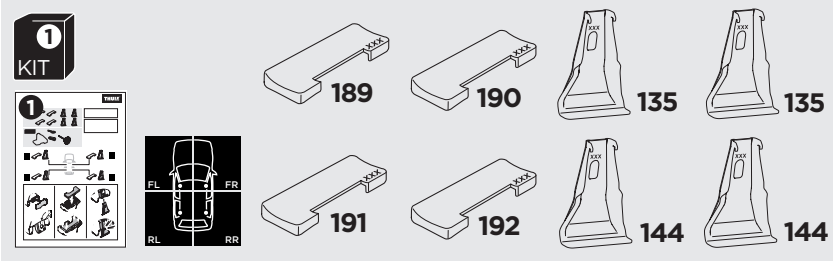

## Kit 5076

OPEL Crossland X, 5-dr SUV, 17-  
VAUXHALL Crossland X, 5-dr SUV, 17-

ISO 11154-E

THULE WingBar Evo	THULE WingBar Edge	THULE WingBar	THULE SquareBar	Evo X (scale)	Edge X (scale)
OPEL Crossland X, 5-dr SUV, 17-				40,5	P
VAUXHALL Crossland X, 5-dr SUV, 17-				40,5	P

THULE ProBar	THULE SlideBar	X (mm/inch)
OPEL Crossland X, 5-dr SUV, 17-		1056 mm / 41 5/8"
VAUXHALL Crossland X, 5-dr SUV, 17-		1056 mm / 41 5/8"

THULE WingBar Evo	THULE WingBar Edge	THULE WingBar	THULE SquareBar	Evo Y (scale)	Edge Y (scale)
OPEL Crossland X, 5-dr SUV, 17-				35	I
VAUXHALL Crossland X, 5-dr SUV, 17-				35	I

THULE ProBar	THULE SlideBar	Y (mm/inch)
OPEL Crossland X, 5-dr SUV, 17-		1001 mm / 39 3/8"
VAUXHALL Crossland X, 5-dr SUV, 17-		1001 mm / 39 3/8"

	W (mm/inch)	Z (mm/inch)
OPEL Crossland X, 5-dr SUV, 17-	725 mm / 28 1/2"	220 mm / 8 5/8"
VAUXHALL Crossland X, 5-dr SUV, 17-	725 mm / 28 1/2"	220 mm / 8 5/8"