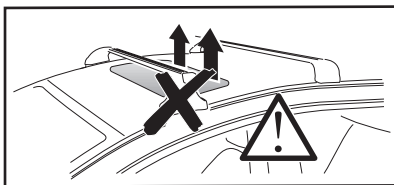

# > Instructions

MERCEDES EQC, 5-dr SUV, 20-

This kit is only for vehicles with fixpoint mounting.

ISO 11154-E

183178

C.20200804  
5560309001

Bring your life  
thule.com

**2****A****B**