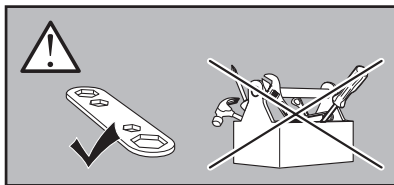

# > Instructions

MERCEDES EQC, 5-dr SUV, 20-

This kit is only for vehicles with fixpoint mounting.

ISO 11154-E

183178

C.20200804  
5560309001

Bring your life  
thule.com

**2****A****B**