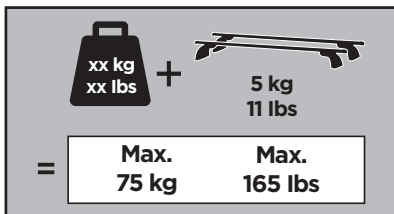

# > Instructions

MERCEDES EQC, 5-dr SUV, 20-

This kit is only for vehicles with fixpoint mounting.

ISO 11154-E

183178

C.20200804  
5560309001

Bring your life  
thule.com

**2****A****B**