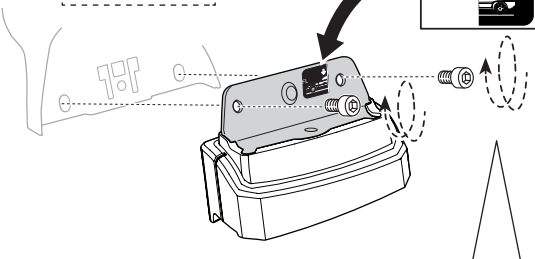

# > Instructions

MERCEDES EQC, 5-dr SUV, 20-

This kit is only for vehicles with fixpoint mounting.

ISO 11154-E

183178

C.20200804  
5560309001

Bring your life  
thule.com

**2****A****B**