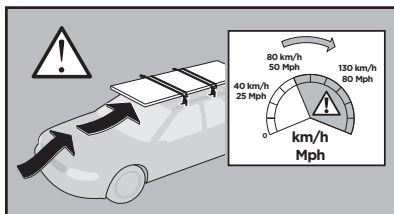

# > Instructions

MERCEDES EQC, 5-dr SUV, 20-

This kit is only for vehicles with fixpoint mounting.

ISO 11154-E

183178

C.20200804  
5560309001

Bring your life  
thule.com

**2****A****B**