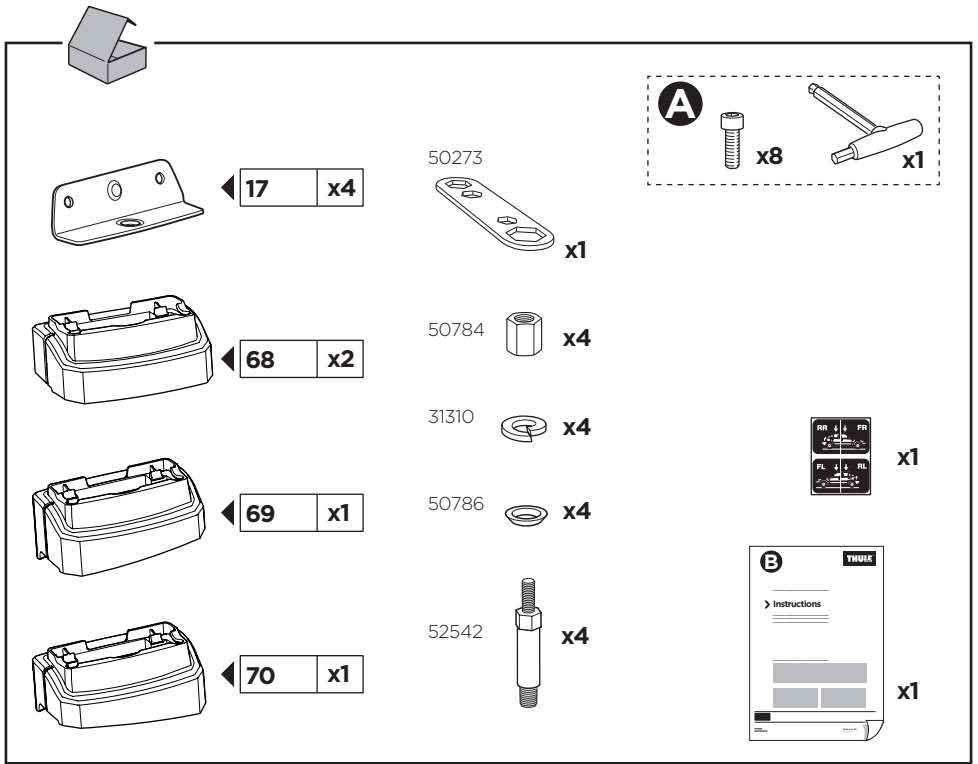

# > Instructions

MERCEDES EQC, 5-dr SUV, 20-

This kit is only for vehicles with fixpoint mounting.

ISO 11154-E

183178

C.20200804  
5560309001

Bring your life  
thule.com

**2****A****B**