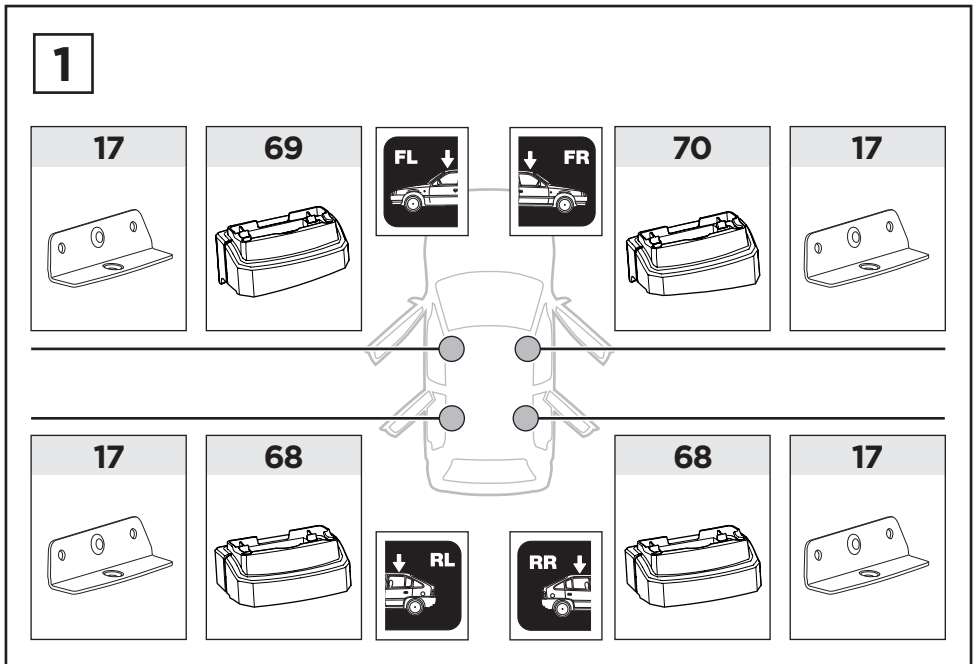

# > Instructions

MERCEDES EQC, 5-dr SUV, 20-

This kit is only for vehicles with fixpoint mounting.

ISO 11154-E

183178

C.20200804  
5560309001

Bring your life  
thule.com

**2****A****B**