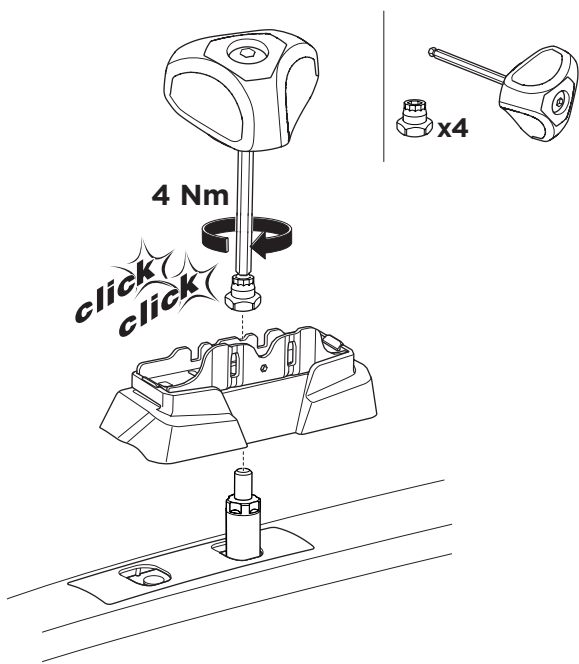

## Kit 187028

HYUNDAI i40, 5-dr Estate, 11-

ISO 11154-E

This kit is only for vehicles with fixpoint mounting.

3

4

5

6