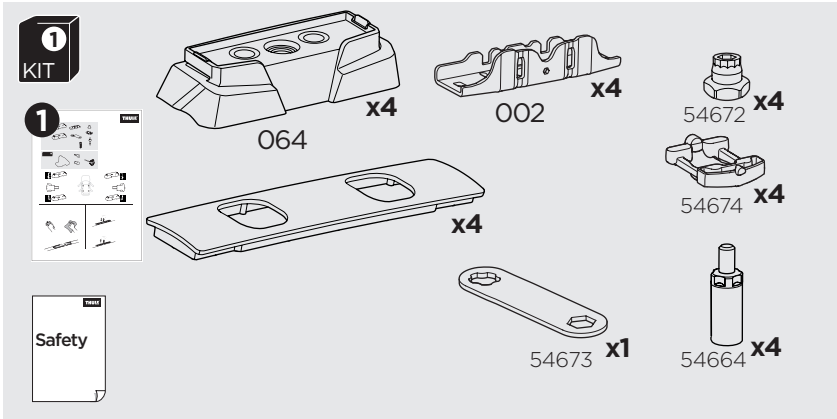

## Kit 187028

HYUNDAI i40, 5-dr Estate, 11-

ISO 11154-E

This kit is only for vehicles with fixpoint mounting.

3

4

5

6