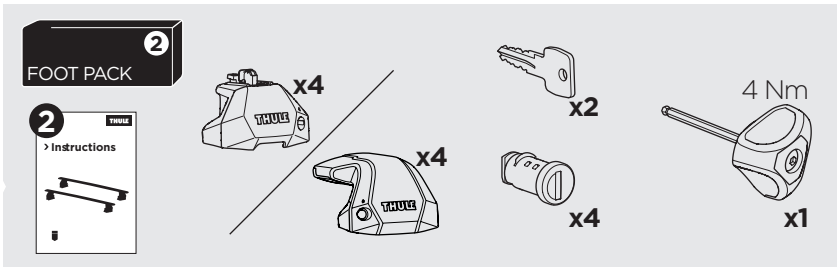

## Kit 187028

HYUNDAI i40, 5-dr Estate, 11-

ISO 11154-E

This kit is only for vehicles with fixpoint mounting.

3

4

5

6