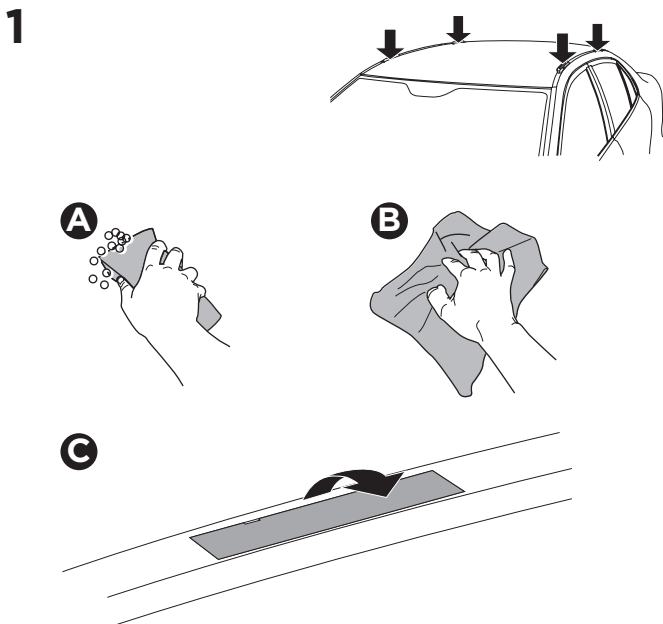

## Kit 187028

HYUNDAI i40, 5-dr Estate, 11-

ISO 11154-E

This kit is only for vehicles with fixpoint mounting.

3

4

5

6