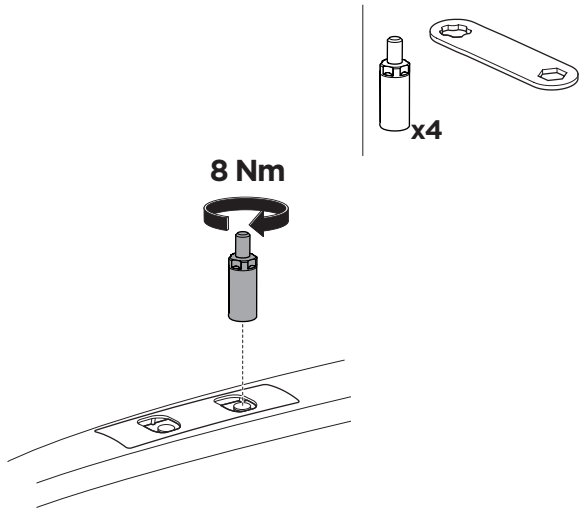

## Kit 187028

HYUNDAI i40, 5-dr Estate, 11-

ISO 11154-E

This kit is only for vehicles with fixpoint mounting.

3

4

5

6