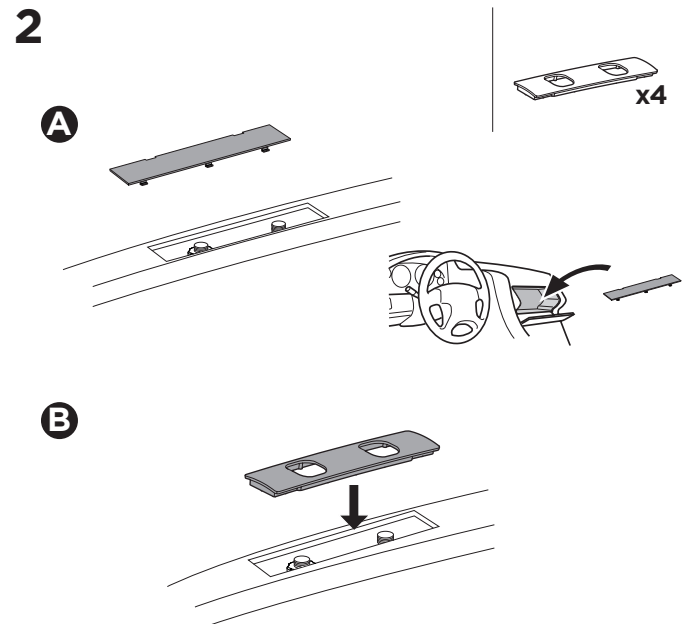

## Kit 187028

HYUNDAI i40, 5-dr Estate, 11-

ISO 11154-E

This kit is only for vehicles with fixpoint mounting.

3

4

5

6