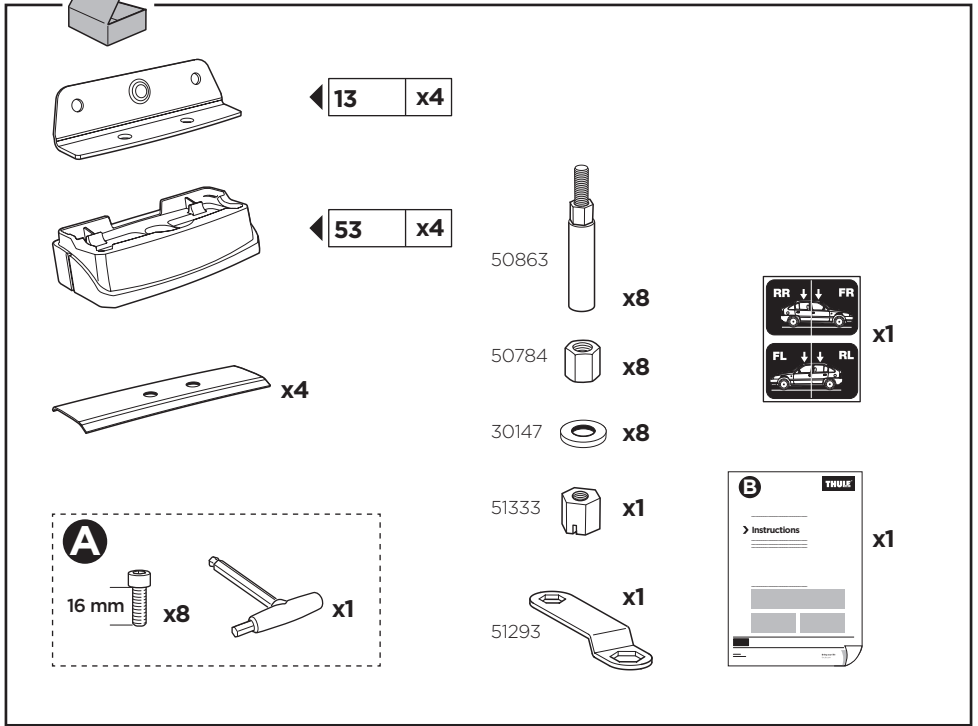

Thule XT Kit 3042

> Instructions

HONDA CR-V, 5-dr SUV, 07-11

This kit is only for vehicles with fixpoint mounting.

ISO 11154-E

183042

C.20190902
509-3042-05

Bring your life
thule.com