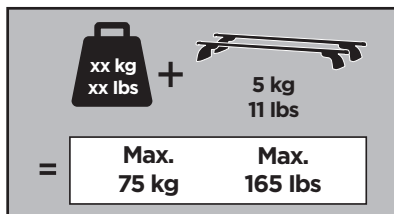

Thule XT Kit 3042

> Instructions

HONDA CR-V, 5-dr SUV, 07-11

This kit is only for vehicles with fixpoint mounting.

ISO 11154-E

183042

C.20190902
509-3042-05

Bring your life
thule.com