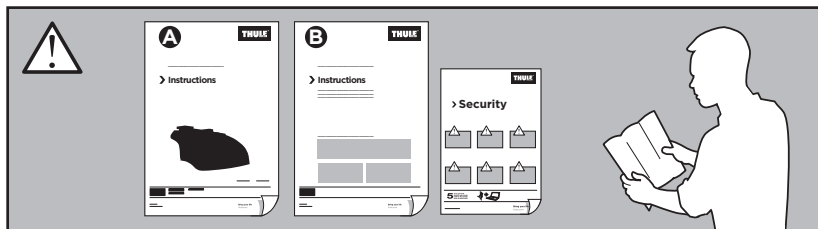

Thule XT Kit 3042

> Instructions

HONDA CR-V, 5-dr SUV, 07-11

This kit is only for vehicles with fixpoint mounting.

ISO 11154-E

183042

C.20190902
509-3042-05

Bring your life
thule.com