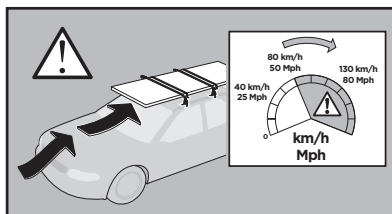

Thule XT Kit 3042

> Instructions

HONDA CR-V, 5-dr SUV, 07-11

This kit is only for vehicles with fixpoint mounting.

ISO 11154-E

183042

C.20190902
509-3042-05

Bring your life
thule.com