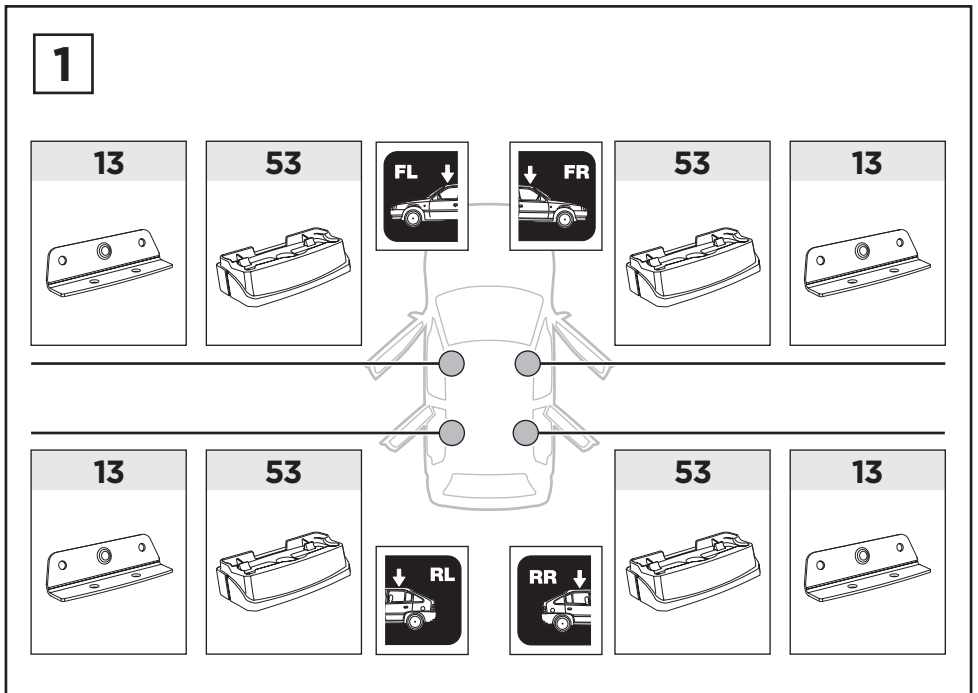

Thule XT Kit 3042

> Instructions

HONDA CR-V, 5-dr SUV, 07-11

This kit is only for vehicles with fixpoint mounting.

ISO 11154-E

183042

C.20190902
509-3042-05

Bring your life
thule.com