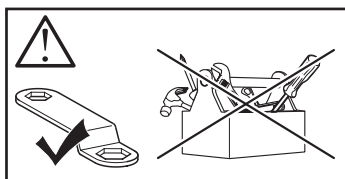

Thule XT Kit 3042

> Instructions

HONDA CR-V, 5-dr SUV, 07-11

This kit is only for vehicles with fixpoint mounting.

ISO 11154-E

183042

C.20190902
509-3042-05

Bring your life
thule.com