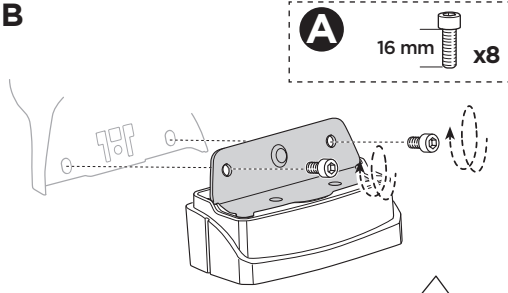

2

A

B

EN Only a few turns
DE Nur wenige Umdrehungen
FR Quelques tours uniquement
NL Slechts enkele slagen
IT Solo qualche giro
ES Sólo algunas vueltas
PT Noções básicas
SV Endast några varv
DK Kun nogle få omgange
NE Bare noen få omdreinger
FI Vain muutama kierros

ET Ainult mõni pööre
LV Tikai dažī apgriezieni
LT Tik keli pasukimai
PL Wystarczy kilka obrotów
RU Только несколько оборотов
UK Лише декілька обертів
BG Само няколко завъртания
CS Pouze několik otáček
SK Len niekoľko otáčok
SL Le nekaj obratov
HR/BIH Samo nekoliko okreta

RO Doar câteva rotiri
HU Csak néhány fordítás
EL Μόνο λίγες περιστροφές
TR Yalnızca birkaç tur

بعض دورات فقط

רק מספר סיבובים

AR

HE

ZH 仅几圈

JA 2～3回転のみ

KO 몇 번만 돌리면 됨

TH เพียงสองสามรอบ

3

x1

4