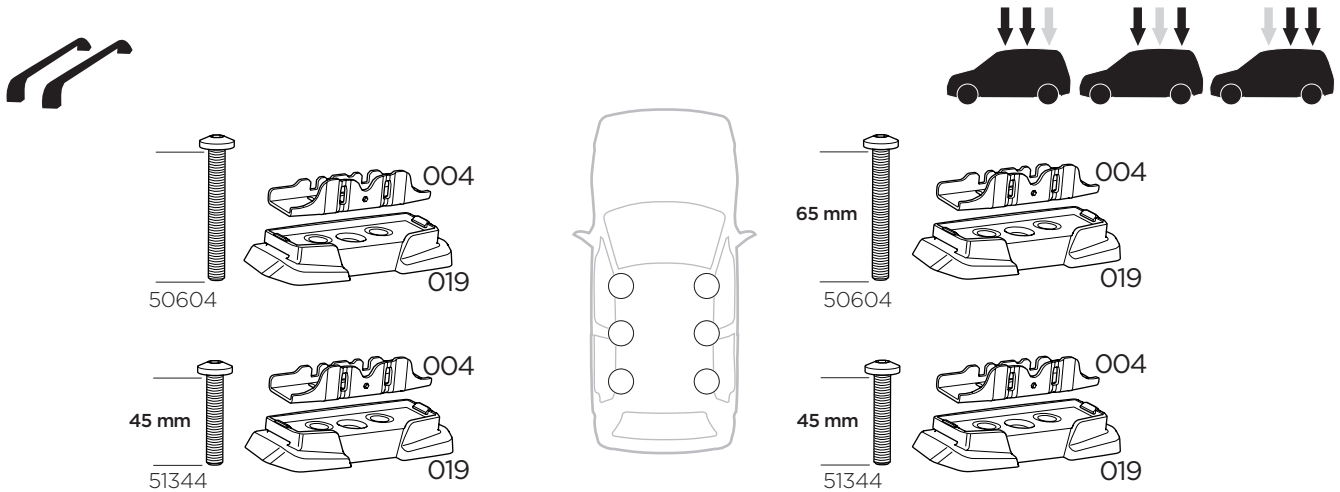

1

Kit 187022

DACIA Dokker, 4-dr Van, 12-
FORD Tourneo Connect, 5-dr Bus, 03-13
FORD Transit Connect, 4-dr Van, 03-13
MERCEDES Citan, 4-dr Van, 12-21
NISSAN Kubistar, 5-dr Van, 97-09
NISSAN NV250, 5-dr Van, 19-

RENAULT Kangoo, 5-dr Van, 97-07, 08-21
RENAULT Kangoo Maxi, 5-dr Van, 10-21

ISO 11154-E

This kit is only for vehicles with fixpoint mounting.

1 KIT

1

004 x4

45 mm x2

51344

65 mm x2

50604

019 x4

51337 x1

Safety

7 kg
15,4 lbs

Max: 100 kg
/ 220 lbs

Max 130 km/h
80 Mph

80 km/h
50 Mph

2 FOOT PACK

2

Instructions

THULE

x4

x2

x4

x1

1