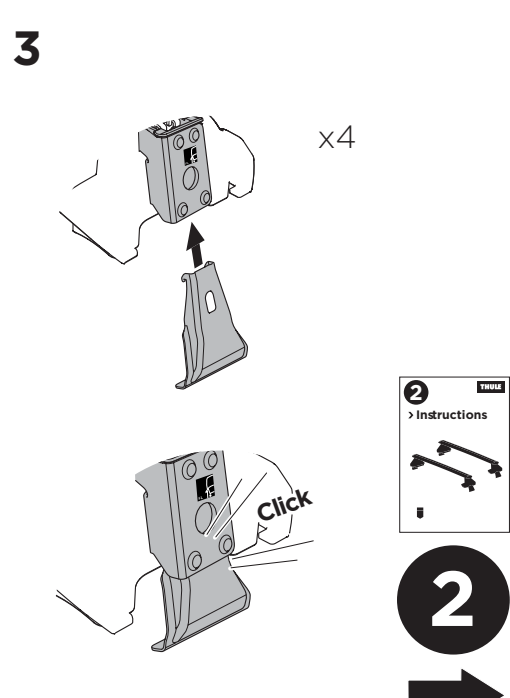

1

Kit 5127

NISSAN Leaf, 5-dr Hatchback 10-17

NISSAN Leaf, 5-dr Hatchback 18-

ISO 11154-E

THULE WingBar Evo THULE WingBar Edge THULE WingBar THULE SquareBar	Evo X (scale)	Edge X (scale)
NISSAN Leaf, 5-dr Hatchback 10-17	41,5	N
NISSAN Leaf, 5-dr Hatchback 18-	42	M

THULE ProBar THULE SlideBar	X (mm/inch)
NISSAN Leaf, 5-dr Hatchback 10-17	1066 mm / 42"
NISSAN Leaf, 5-dr Hatchback 18-	1071 mm / 42 1/8"

THULE WingBar Evo THULE WingBar Edge THULE WingBar THULE SquareBar	Evo Y (scale)	Edge Y (scale)
NISSAN Leaf, 5-dr Hatchback 10-17	32	O
NISSAN Leaf, 5-dr Hatchback 18-	32	O

THULE ProBar THULE SlideBar	Y (mm/inch)
NISSAN Leaf, 5-dr Hatchback 10-17	971 mm / 38 1/4"
NISSAN Leaf, 5-dr Hatchback 18-	971 mm / 38 1/4"

	W (mm/inch)	Z (mm/inch)
NISSAN Leaf, 5-dr Hatchback 10-17	710 mm / 28"	280 mm / 11"
NISSAN Leaf, 5-dr Hatchback 18-	710 mm / 28"	280 mm / 11"