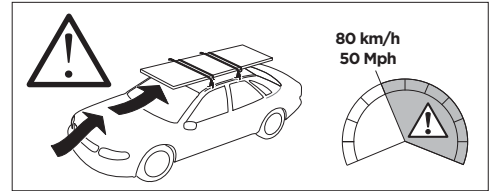

ISO 11154-E