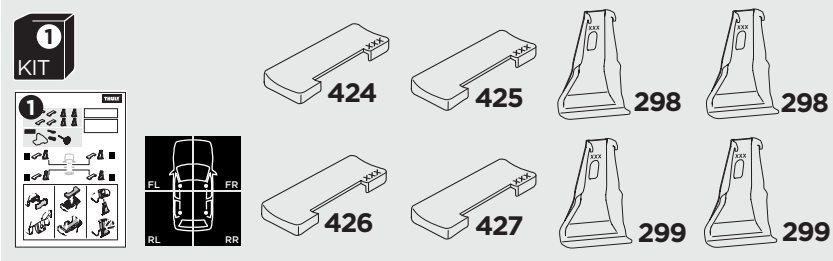

## Kit 5127

NISSAN Leaf, 5-dr Hatchback 10-17

NISSAN Leaf, 5-dr Hatchback 18-

ISO 11154-E

THULE WingBar Evo            THULE WingBar Edge            THULE WingBar            THULE SquareBar	Evo X (scale)	Edge X (scale)
NISSAN Leaf, 5-dr Hatchback 10-17	41,5	N
NISSAN Leaf, 5-dr Hatchback 18-	42	M

THULE ProBar            THULE SlideBar	X (mm/inch)
NISSAN Leaf, 5-dr Hatchback 10-17	1066 mm / 42"
NISSAN Leaf, 5-dr Hatchback 18-	1071 mm / 42 1/8"

THULE WingBar Evo            THULE WingBar Edge            THULE WingBar            THULE SquareBar	Evo Y (scale)	Edge Y (scale)
NISSAN Leaf, 5-dr Hatchback 10-17	32	O
NISSAN Leaf, 5-dr Hatchback 18-	32	O

THULE ProBar            THULE SlideBar	Y (mm/inch)
NISSAN Leaf, 5-dr Hatchback 10-17	971 mm / 38 1/4"
NISSAN Leaf, 5-dr Hatchback 18-	971 mm / 38 1/4"

	W (mm/inch)	Z (mm/inch)
NISSAN Leaf, 5-dr Hatchback 10-17	710 mm / 28"	280 mm / 11"
NISSAN Leaf, 5-dr Hatchback 18-	710 mm / 28"	280 mm / 11"