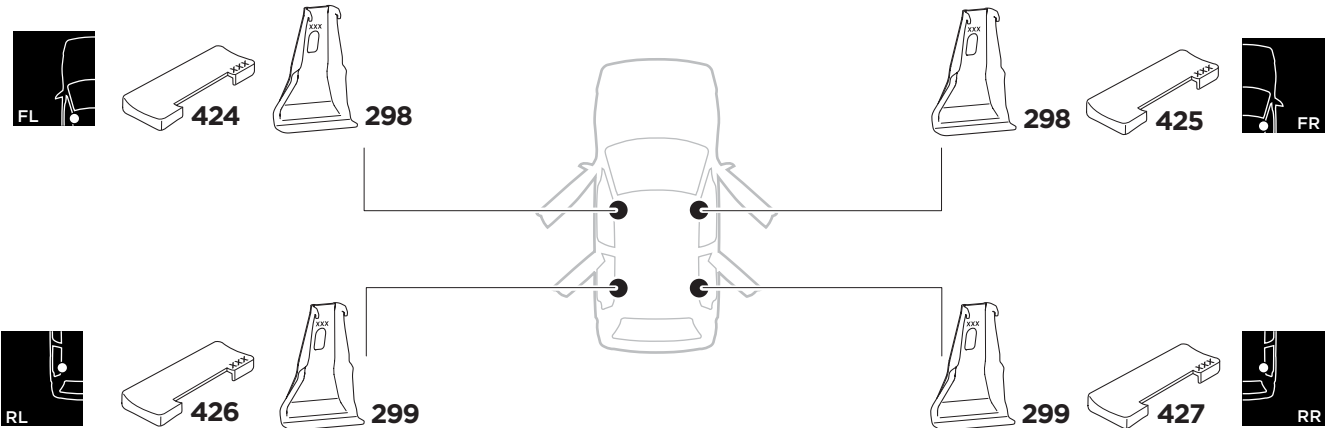

## Kit 5127

NISSAN Leaf, 5-dr Hatchback 10-17

NISSAN Leaf, 5-dr Hatchback 18-

ISO 11154-E

THULE WingBar Evo            THULE WingBar Edge            THULE WingBar            THULE SquareBar	Evo X (scale)	Edge X (scale)
NISSAN Leaf, 5-dr Hatchback 10-17	41,5	N
NISSAN Leaf, 5-dr Hatchback 18-	42	M

THULE ProBar            THULE SlideBar	X (mm/inch)
NISSAN Leaf, 5-dr Hatchback 10-17	1066 mm / 42"
NISSAN Leaf, 5-dr Hatchback 18-	1071 mm / 42 1/8"

THULE WingBar Evo            THULE WingBar Edge            THULE WingBar            THULE SquareBar	Evo Y (scale)	Edge Y (scale)
NISSAN Leaf, 5-dr Hatchback 10-17	32	O
NISSAN Leaf, 5-dr Hatchback 18-	32	O

THULE ProBar            THULE SlideBar	Y (mm/inch)
NISSAN Leaf, 5-dr Hatchback 10-17	971 mm / 38 1/4"
NISSAN Leaf, 5-dr Hatchback 18-	971 mm / 38 1/4"

	W (mm/inch)	Z (mm/inch)
NISSAN Leaf, 5-dr Hatchback 10-17	710 mm / 28"	280 mm / 11"
NISSAN Leaf, 5-dr Hatchback 18-	710 mm / 28"	280 mm / 11"