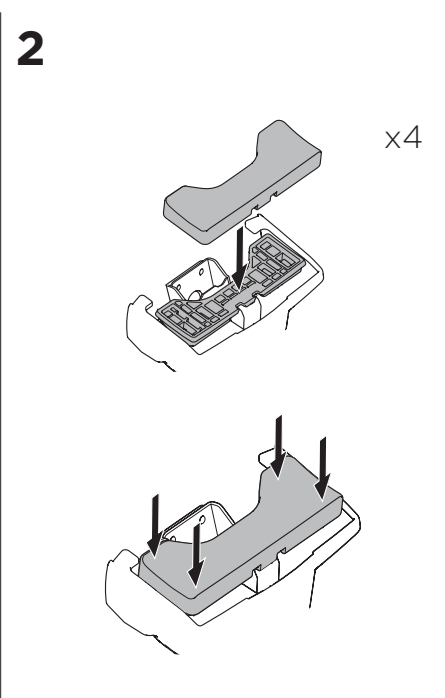

## Kit 5127

NISSAN Leaf, 5-dr Hatchback 10-17

NISSAN Leaf, 5-dr Hatchback 18-

ISO 11154-E

THULE WingBar Evo            THULE WingBar Edge            THULE WingBar            THULE SquareBar	Evo X (scale)	Edge X (scale)
NISSAN Leaf, 5-dr Hatchback 10-17	41,5	N
NISSAN Leaf, 5-dr Hatchback 18-	42	M

THULE ProBar            THULE SlideBar	X (mm/inch)
NISSAN Leaf, 5-dr Hatchback 10-17	1066 mm / 42"
NISSAN Leaf, 5-dr Hatchback 18-	1071 mm / 42 1/8"

THULE WingBar Evo            THULE WingBar Edge            THULE WingBar            THULE SquareBar	Evo Y (scale)	Edge Y (scale)
NISSAN Leaf, 5-dr Hatchback 10-17	32	O
NISSAN Leaf, 5-dr Hatchback 18-	32	O

THULE ProBar            THULE SlideBar	Y (mm/inch)
NISSAN Leaf, 5-dr Hatchback 10-17	971 mm / 38 1/4"
NISSAN Leaf, 5-dr Hatchback 18-	971 mm / 38 1/4"

	W (mm/inch)	Z (mm/inch)
NISSAN Leaf, 5-dr Hatchback 10-17	710 mm / 28"	280 mm / 11"
NISSAN Leaf, 5-dr Hatchback 18-	710 mm / 28"	280 mm / 11"