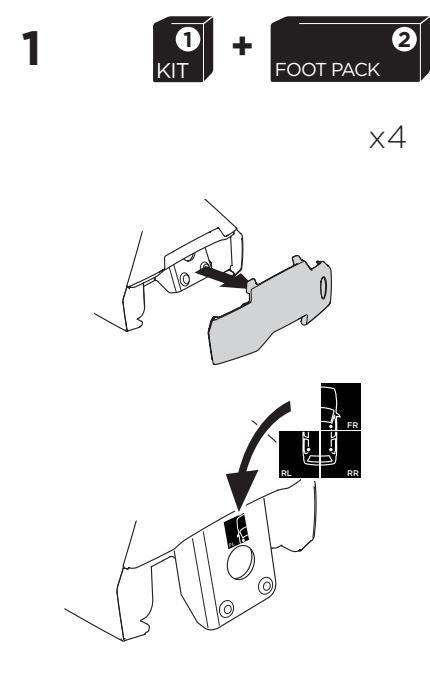

## Kit 5127

NISSAN Leaf, 5-dr Hatchback 10-17

NISSAN Leaf, 5-dr Hatchback 18-

ISO 11154-E

THULE WingBar Evo            THULE WingBar Edge            THULE WingBar            THULE SquareBar	Evo X (scale)	Edge X (scale)
NISSAN Leaf, 5-dr Hatchback 10-17	41,5	N
NISSAN Leaf, 5-dr Hatchback 18-	42	M

THULE ProBar            THULE SlideBar	X (mm/inch)
NISSAN Leaf, 5-dr Hatchback 10-17	1066 mm / 42"
NISSAN Leaf, 5-dr Hatchback 18-	1071 mm / 42 1/8"

THULE WingBar Evo            THULE WingBar Edge            THULE WingBar            THULE SquareBar	Evo Y (scale)	Edge Y (scale)
NISSAN Leaf, 5-dr Hatchback 10-17	32	O
NISSAN Leaf, 5-dr Hatchback 18-	32	O

THULE ProBar            THULE SlideBar	Y (mm/inch)
NISSAN Leaf, 5-dr Hatchback 10-17	971 mm / 38 1/4"
NISSAN Leaf, 5-dr Hatchback 18-	971 mm / 38 1/4"

	W (mm/inch)	Z (mm/inch)
NISSAN Leaf, 5-dr Hatchback 10-17	710 mm / 28"	280 mm / 11"
NISSAN Leaf, 5-dr Hatchback 18-	710 mm / 28"	280 mm / 11"