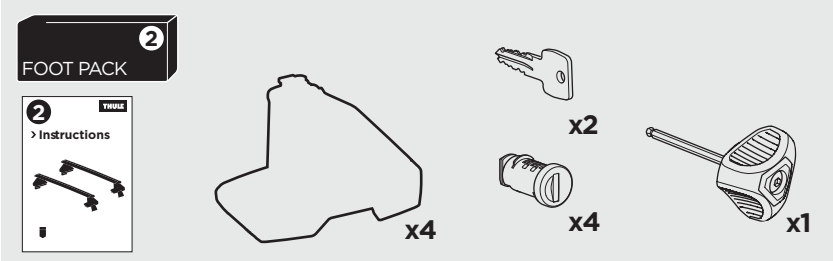

## Kit 5127

NISSAN Leaf, 5-dr Hatchback 10-17

NISSAN Leaf, 5-dr Hatchback 18-

ISO 11154-E

THULE WingBar Evo            THULE WingBar Edge            THULE WingBar            THULE SquareBar	Evo X (scale)	Edge X (scale)
NISSAN Leaf, 5-dr Hatchback 10-17	41,5	N
NISSAN Leaf, 5-dr Hatchback 18-	42	M

THULE ProBar            THULE SlideBar	X (mm/inch)
NISSAN Leaf, 5-dr Hatchback 10-17	1066 mm / 42"
NISSAN Leaf, 5-dr Hatchback 18-	1071 mm / 42 1/8"

THULE WingBar Evo            THULE WingBar Edge            THULE WingBar            THULE SquareBar	Evo Y (scale)	Edge Y (scale)
NISSAN Leaf, 5-dr Hatchback 10-17	32	O
NISSAN Leaf, 5-dr Hatchback 18-	32	O

THULE ProBar            THULE SlideBar	Y (mm/inch)
NISSAN Leaf, 5-dr Hatchback 10-17	971 mm / 38 1/4"
NISSAN Leaf, 5-dr Hatchback 18-	971 mm / 38 1/4"

	W (mm/inch)	Z (mm/inch)
NISSAN Leaf, 5-dr Hatchback 10-17	710 mm / 28"	280 mm / 11"
NISSAN Leaf, 5-dr Hatchback 18-	710 mm / 28"	280 mm / 11"