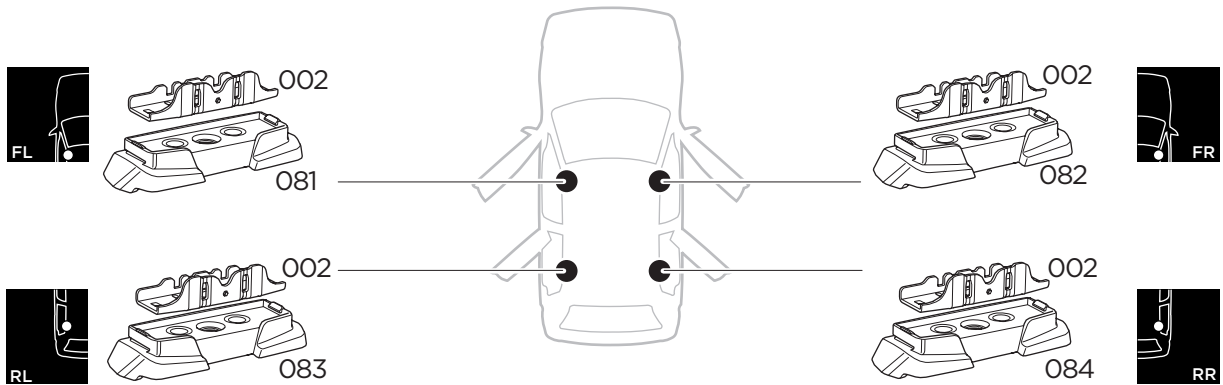

1

Kit 187056

BMW 3-Series (G20), 4-dr Sedan, 19-

ISO 11154-E

This kit is only for vehicles with fixpoint mounting.

1
KIT

2
FOOT PACK

+ 7 kg / 15,4 lbs = Max: 75 kg / 165 lbs

Max 130 km/h / 80 Mph

80 km/h / 50 Mph

1

2