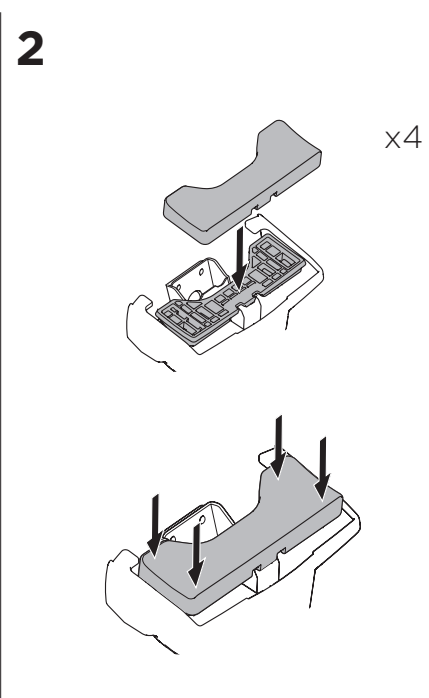

1

Kit 5112

HYUNDAI i30, 5-dr Hatchback, 17-

HYUNDAI i30 Fastback, 5-dr Hatchback, 18- (with glassroof)

ISO 11154-E

THULE WingBar Evo	THULE WingBar Edge	THULE WingBar	THULE SquareBar	Evo X (scale)	Edge X (scale)
HYUNDAI i30, 5-dr Hatchback, 17-				40	Q
HYUNDAI i30 Fastback, 5-dr Hatchback, 18- (with glassroof)				45	G

THULE ProBar	THULE SlideBar	X (mm/inch)
HYUNDAI i30, 5-dr Hatchback, 17-		1051 mm / 41 ³ / ₈ "
HYUNDAI i30 Fastback, 5-dr Hatchback, 18- (with glassroof)		1101 mm / 43 ³ / ₈ "

THULE WingBar Evo	THULE WingBar Edge	THULE WingBar	THULE SquareBar	Evo Y (scale)	Edge Y (scale)
HYUNDAI i30, 5-dr Hatchback, 17-				36,5	F
HYUNDAI i30 Fastback, 5-dr Hatchback, 18- (with glassroof)				40	Q

THULE ProBar	THULE SlideBar	Y (mm/inch)
HYUNDAI i30, 5-dr Hatchback, 17-		1016 mm / 40"
HYUNDAI i30 Fastback, 5-dr Hatchback, 18- (with glassroof)		1051 mm / 41 ³ / ₈ "

	W (mm/inch)	Z (mm/inch)
HYUNDAI i30, 5-dr Hatchback, 17-	710 mm / 28"	200 mm / 7 ⁷ / ₈ "
HYUNDAI i30 Fastback, 5-dr Hatchback, 18- (with glassroof)	600 mm / 23 ⁵ / ₈ "	225 mm / 8 ⁷ / ₈ "