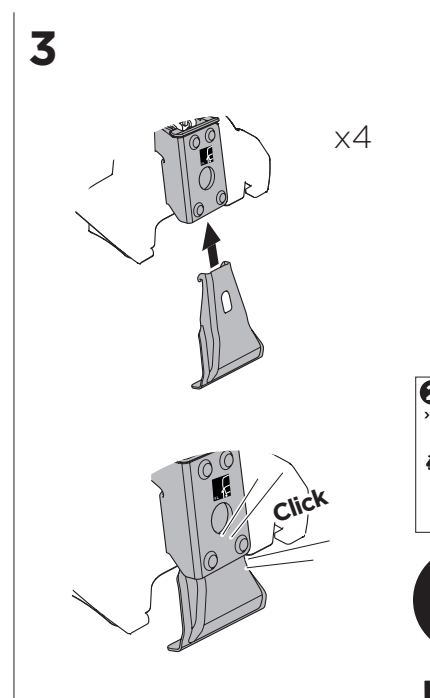

1

Kit 5112

HYUNDAI i30, 5-dr Hatchback, 17-

HYUNDAI i30 Fastback, 5-dr Hatchback, 18- (with glassroof)

ISO 11154-E

THULE WingBar Evo	THULE WingBar Edge	THULE WingBar	THULE SquareBar	Evo X (scale)	Edge X (scale)
HYUNDAI i30, 5-dr Hatchback, 17-				40	Q
HYUNDAI i30 Fastback, 5-dr Hatchback, 18- (with glassroof)				45	G

THULE ProBar	THULE SlideBar	X (mm/inch)
HYUNDAI i30, 5-dr Hatchback, 17-		1051 mm / 41 ³ / ₈ "
HYUNDAI i30 Fastback, 5-dr Hatchback, 18- (with glassroof)		1101 mm / 43 ³ / ₈ "

THULE WingBar Evo	THULE WingBar Edge	THULE WingBar	THULE SquareBar	Evo Y (scale)	Edge Y (scale)
HYUNDAI i30, 5-dr Hatchback, 17-				36,5	F
HYUNDAI i30 Fastback, 5-dr Hatchback, 18- (with glassroof)				40	Q

THULE ProBar	THULE SlideBar	Y (mm/inch)
HYUNDAI i30, 5-dr Hatchback, 17-		1016 mm / 40"
HYUNDAI i30 Fastback, 5-dr Hatchback, 18- (with glassroof)		1051 mm / 41 ³ / ₈ "

	W (mm/inch)	Z (mm/inch)
HYUNDAI i30, 5-dr Hatchback, 17-	710 mm / 28"	200 mm / 7 ⁷ / ₈ "
HYUNDAI i30 Fastback, 5-dr Hatchback, 18- (with glassroof)	600 mm / 23 ⁵ / ₈ "	225 mm / 8 ⁷ / ₈ "