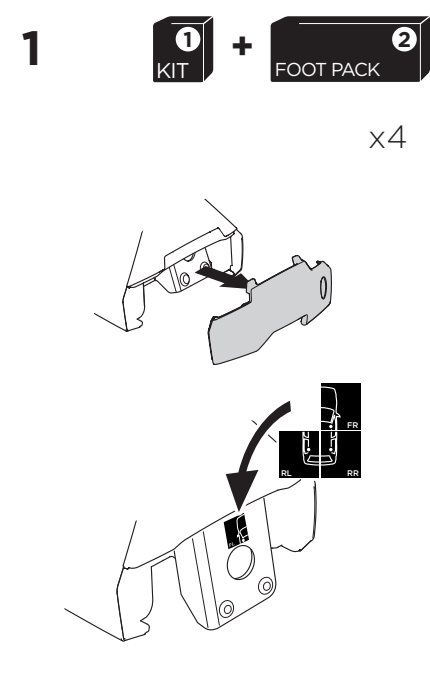

1

Kit 5112

HYUNDAI i30, 5-dr Hatchback, 17-

HYUNDAI i30 Fastback, 5-dr Hatchback, 18- (with glassroof)

ISO 11154-E

THULE WingBar Evo	THULE WingBar Edge	THULE WingBar	THULE SquareBar	Evo X (scale)	Edge X (scale)
HYUNDAI i30, 5-dr Hatchback, 17-				40	Q
HYUNDAI i30 Fastback, 5-dr Hatchback, 18- (with glassroof)				45	G

THULE ProBar	THULE SlideBar	X (mm/inch)
HYUNDAI i30, 5-dr Hatchback, 17-		1051 mm / 41 ³ / ₈ "
HYUNDAI i30 Fastback, 5-dr Hatchback, 18- (with glassroof)		1101 mm / 43 ³ / ₈ "

THULE WingBar Evo	THULE WingBar Edge	THULE WingBar	THULE SquareBar	Evo Y (scale)	Edge Y (scale)
HYUNDAI i30, 5-dr Hatchback, 17-				36,5	F
HYUNDAI i30 Fastback, 5-dr Hatchback, 18- (with glassroof)				40	Q

THULE ProBar	THULE SlideBar	Y (mm/inch)
HYUNDAI i30, 5-dr Hatchback, 17-		1016 mm / 40"
HYUNDAI i30 Fastback, 5-dr Hatchback, 18- (with glassroof)		1051 mm / 41 ³ / ₈ "

	W (mm/inch)	Z (mm/inch)
HYUNDAI i30, 5-dr Hatchback, 17-	710 mm / 28"	200 mm / 7 ⁷ / ₈ "
HYUNDAI i30 Fastback, 5-dr Hatchback, 18- (with glassroof)	600 mm / 23 ⁵ / ₈ "	225 mm / 8 ⁷ / ₈ "