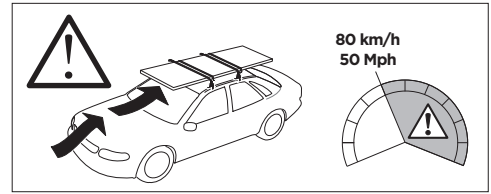

1

Kit 5112

HYUNDAI i30, 5-dr Hatchback, 17-

HYUNDAI i30 Fastback, 5-dr Hatchback, 18- (with glassroof)

ISO 11154-E