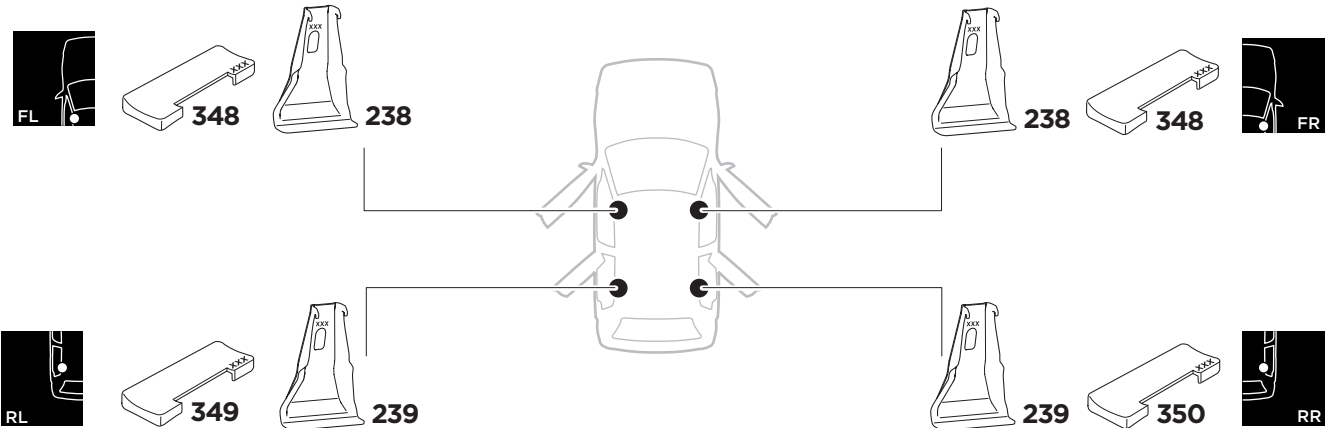

1

Kit 5112

HYUNDAI i30, 5-dr Hatchback, 17-

HYUNDAI i30 Fastback, 5-dr Hatchback, 18- (with glassroof)

ISO 11154-E

THULE WingBar Evo	THULE WingBar Edge	THULE WingBar	THULE SquareBar	Evo X (scale)	Edge X (scale)
HYUNDAI i30, 5-dr Hatchback, 17-				40	Q
HYUNDAI i30 Fastback, 5-dr Hatchback, 18- (with glassroof)				45	G

THULE ProBar	THULE SlideBar	X (mm/inch)
HYUNDAI i30, 5-dr Hatchback, 17-		1051 mm / 41 ³ / ₈ "
HYUNDAI i30 Fastback, 5-dr Hatchback, 18- (with glassroof)		1101 mm / 43 ³ / ₈ "

THULE WingBar Evo	THULE WingBar Edge	THULE WingBar	THULE SquareBar	Evo Y (scale)	Edge Y (scale)
HYUNDAI i30, 5-dr Hatchback, 17-				36,5	F
HYUNDAI i30 Fastback, 5-dr Hatchback, 18- (with glassroof)				40	Q

THULE ProBar	THULE SlideBar	Y (mm/inch)
HYUNDAI i30, 5-dr Hatchback, 17-		1016 mm / 40"
HYUNDAI i30 Fastback, 5-dr Hatchback, 18- (with glassroof)		1051 mm / 41 ³ / ₈ "

	W (mm/inch)	Z (mm/inch)
HYUNDAI i30, 5-dr Hatchback, 17-	710 mm / 28"	200 mm / 7 ⁷ / ₈ "
HYUNDAI i30 Fastback, 5-dr Hatchback, 18- (with glassroof)	600 mm / 23 ⁵ / ₈ "	225 mm / 8 ⁷ / ₈ "