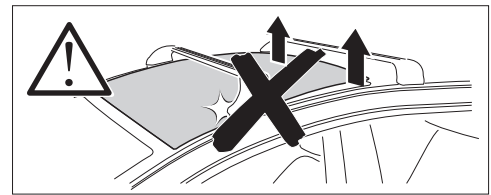

1

Kit 5112

HYUNDAI i30, 5-dr Hatchback, 17-

HYUNDAI i30 Fastback, 5-dr Hatchback, 18- (with glassroof)

ISO 11154-E

THULE WingBar Evo	THULE WingBar Edge	THULE WingBar	THULE SquareBar	Evo X (scale)	Edge X (scale)
HYUNDAI i30, 5-dr Hatchback, 17-				40	Q
HYUNDAI i30 Fastback, 5-dr Hatchback, 18- (with glassroof)				45	G

THULE ProBar	THULE SlideBar	X (mm/inch)
HYUNDAI i30, 5-dr Hatchback, 17-		1051 mm / 41 ³ / ₈ "
HYUNDAI i30 Fastback, 5-dr Hatchback, 18- (with glassroof)		1101 mm / 43 ³ / ₈ "

THULE WingBar Evo	THULE WingBar Edge	THULE WingBar	THULE SquareBar	Evo Y (scale)	Edge Y (scale)
HYUNDAI i30, 5-dr Hatchback, 17-				36,5	F
HYUNDAI i30 Fastback, 5-dr Hatchback, 18- (with glassroof)				40	Q