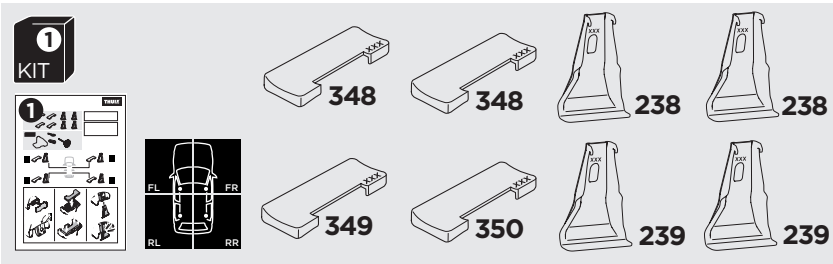

1

Kit 5112

HYUNDAI i30, 5-dr Hatchback, 17-

HYUNDAI i30 Fastback, 5-dr Hatchback, 18- (with glassroof)

ISO 11154-E

THULE WingBar Evo	THULE WingBar Edge	THULE WingBar	THULE SquareBar	Evo X (scale)	Edge X (scale)
HYUNDAI i30, 5-dr Hatchback, 17-				40	Q
HYUNDAI i30 Fastback, 5-dr Hatchback, 18- (with glassroof)				45	G

THULE ProBar	THULE SlideBar	X (mm/inch)
HYUNDAI i30, 5-dr Hatchback, 17-		1051 mm / 41 ³ / ₈ "
HYUNDAI i30 Fastback, 5-dr Hatchback, 18- (with glassroof)		1101 mm / 43 ³ / ₈ "

THULE WingBar Evo	THULE WingBar Edge	THULE WingBar	THULE SquareBar	Evo Y (scale)	Edge Y (scale)
HYUNDAI i30, 5-dr Hatchback, 17-				36,5	F
HYUNDAI i30 Fastback, 5-dr Hatchback, 18- (with glassroof)				40	Q

THULE ProBar	THULE SlideBar	Y (mm/inch)
HYUNDAI i30, 5-dr Hatchback, 17-		1016 mm / 40"
HYUNDAI i30 Fastback, 5-dr Hatchback, 18- (with glassroof)		1051 mm / 41 ³ / ₈ "

	W (mm/inch)	Z (mm/inch)
HYUNDAI i30, 5-dr Hatchback, 17-	710 mm / 28"	200 mm / 7 ⁷ / ₈ "
HYUNDAI i30 Fastback, 5-dr Hatchback, 18- (with glassroof)	600 mm / 23 ⁵ / ₈ "	225 mm / 8 ⁷ / ₈ "