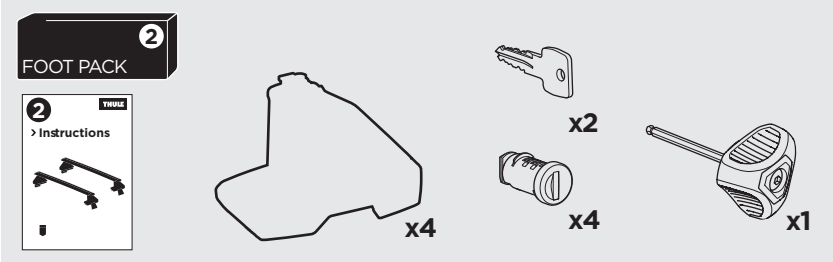

1

Kit 5112

HYUNDAI i30, 5-dr Hatchback, 17-

HYUNDAI i30 Fastback, 5-dr Hatchback, 18- (with glassroof)

ISO 11154-E

THULE WingBar Evo	THULE WingBar Edge	THULE WingBar	THULE SquareBar	Evo X (scale)	Edge X (scale)
HYUNDAI i30, 5-dr Hatchback, 17-				40	Q
HYUNDAI i30 Fastback, 5-dr Hatchback, 18- (with glassroof)				45	G

THULE ProBar	THULE SlideBar	X (mm/inch)
HYUNDAI i30, 5-dr Hatchback, 17-		1051 mm / 41 ³ / ₈ "
HYUNDAI i30 Fastback, 5-dr Hatchback, 18- (with glassroof)		1101 mm / 43 ³ / ₈ "

THULE WingBar Evo	THULE WingBar Edge	THULE WingBar	THULE SquareBar	Evo Y (scale)	Edge Y (scale)
HYUNDAI i30, 5-dr Hatchback, 17-				36,5	F
HYUNDAI i30 Fastback, 5-dr Hatchback, 18- (with glassroof)				40	Q

THULE ProBar	THULE SlideBar	Y (mm/inch)
HYUNDAI i30, 5-dr Hatchback, 17-		1016 mm / 40"
HYUNDAI i30 Fastback, 5-dr Hatchback, 18- (with glassroof)		1051 mm / 41 ³ / ₈ "

	W (mm/inch)	Z (mm/inch)
HYUNDAI i30, 5-dr Hatchback, 17-	710 mm / 28"	200 mm / 7 ⁷ / ₈ "
HYUNDAI i30 Fastback, 5-dr Hatchback, 18- (with glassroof)	600 mm / 23 ⁵ / ₈ "	225 mm / 8 ⁷ / ₈ "