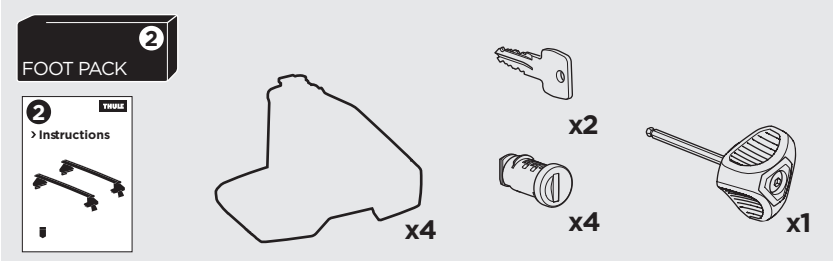

1

Kit 5079 MAZDA CX-5, 5-dr SUV, 17-

ISO 11154-E

THULE WingBar Evo	THULE WingBar Edge	THULE WingBar	THULE SquareBar	Evo X (scale)	Edge X (scale)
MAZDA CX-5, 5-dr SUV, 17-				44	I

THULE ProBar	THULE SlideBar	X (mm/inch)		
MAZDA CX-5, 5-dr SUV, 17-		1091 mm / 43"		

THULE WingBar Evo	THULE WingBar Edge	THULE WingBar	THULE SquareBar	Evo Y (scale)	Edge Y (scale)
MAZDA CX-5, 5-dr SUV, 17-				38	C

THULE ProBar	THULE SlideBar	Y (mm/inch)		
MAZDA CX-5, 5-dr SUV, 17-		1031 mm / 40 5/8"		

	W (mm/inch)	Z (mm/inch)
MAZDA CX-5, 5-dr SUV, 17-	700 mm / 27 1/2"	225 mm / 8 7/8"