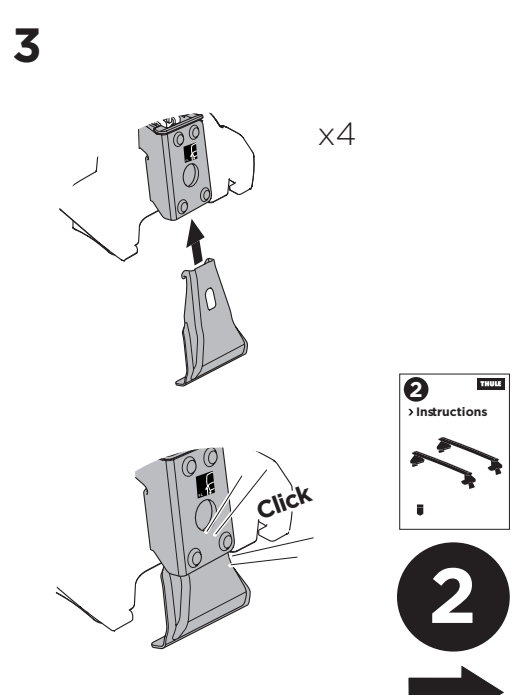

1

Kit 5079 MAZDA CX-5, 5-dr SUV, 17-

ISO 11154-E

THULE WingBar Evo	THULE WingBar Edge	THULE WingBar	THULE SquareBar	Evo X (scale)	Edge X (scale)
MAZDA CX-5, 5-dr SUV, 17-				44	I

THULE ProBar	THULE SlideBar	X (mm/inch)		
MAZDA CX-5, 5-dr SUV, 17-		1091 mm / 43"		

THULE WingBar Evo	THULE WingBar Edge	THULE WingBar	THULE SquareBar	Evo Y (scale)	Edge Y (scale)
MAZDA CX-5, 5-dr SUV, 17-				38	C

THULE ProBar	THULE SlideBar	Y (mm/inch)		
MAZDA CX-5, 5-dr SUV, 17-		1031 mm / 40 5/8"		

	W (mm/inch)	Z (mm/inch)
MAZDA CX-5, 5-dr SUV, 17-	700 mm / 27 1/2"	225 mm / 8 7/8"