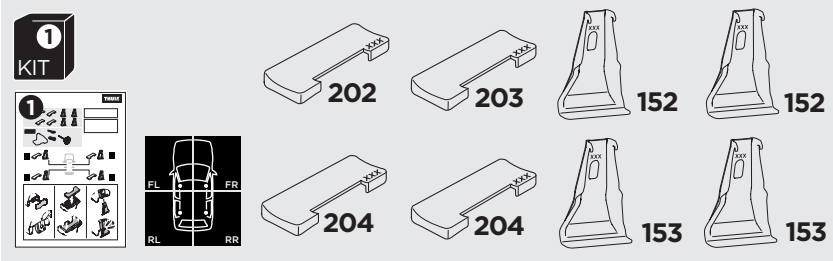

1

Kit 5079 MAZDA CX-5, 5-dr SUV, 17-

ISO 11154-E

THULE WingBar Evo	THULE WingBar Edge	THULE WingBar	THULE SquareBar	Evo X (scale)	Edge X (scale)
MAZDA CX-5, 5-dr SUV, 17-				44	I

THULE ProBar	THULE SlideBar	X (mm/inch)		
MAZDA CX-5, 5-dr SUV, 17-		1091 mm / 43"		

THULE WingBar Evo	THULE WingBar Edge	THULE WingBar	THULE SquareBar	Evo Y (scale)	Edge Y (scale)
MAZDA CX-5, 5-dr SUV, 17-				38	C

THULE ProBar	THULE SlideBar	Y (mm/inch)		
MAZDA CX-5, 5-dr SUV, 17-		1031 mm / 40 5/8"		

	W (mm/inch)	Z (mm/inch)
MAZDA CX-5, 5-dr SUV, 17-	700 mm / 27 1/2"	225 mm / 8 7/8"