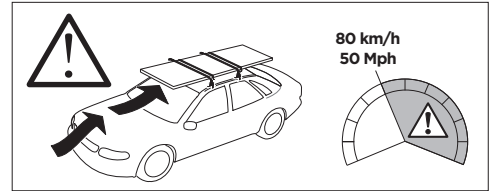

1

Kit 5079 MAZDA CX-5, 5-dr SUV, 17-

ISO 11154-E

THULE WingBar Evo	THULE WingBar Edge	THULE WingBar	THULE SquareBar	Evo X (scale)	Edge X (scale)
MAZDA CX-5, 5-dr SUV, 17-				44	I

THULE ProBar	THULE SlideBar	X (mm/inch)		
MAZDA CX-5, 5-dr SUV, 17-		1091 mm / 43"		