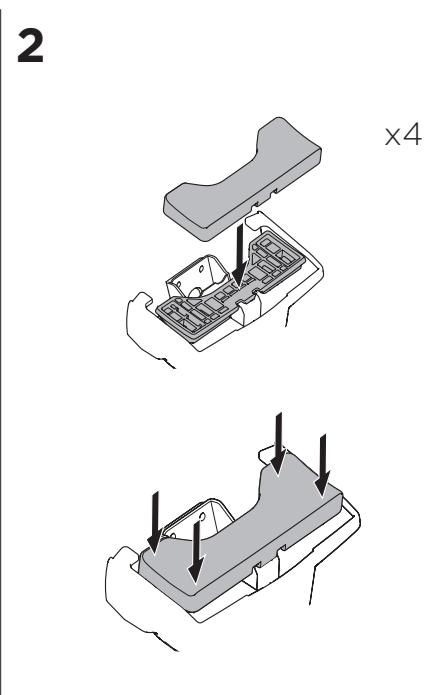

1

Kit 5079 MAZDA CX-5, 5-dr SUV, 17-

ISO 11154-E

THULE WingBar Evo	THULE WingBar Edge	THULE WingBar	THULE SquareBar	Evo X (scale)	Edge X (scale)
MAZDA CX-5, 5-dr SUV, 17-				44	I

THULE ProBar	THULE SlideBar	X (mm/inch)		
MAZDA CX-5, 5-dr SUV, 17-		1091 mm / 43"		

THULE WingBar Evo	THULE WingBar Edge	THULE WingBar	THULE SquareBar	Evo Y (scale)	Edge Y (scale)
MAZDA CX-5, 5-dr SUV, 17-				38	C

THULE ProBar	THULE SlideBar	Y (mm/inch)		
MAZDA CX-5, 5-dr SUV, 17-		1031 mm / 40 5/8"		

	W (mm/inch)	Z (mm/inch)
MAZDA CX-5, 5-dr SUV, 17-	700 mm / 27 1/2"	225 mm / 8 7/8"