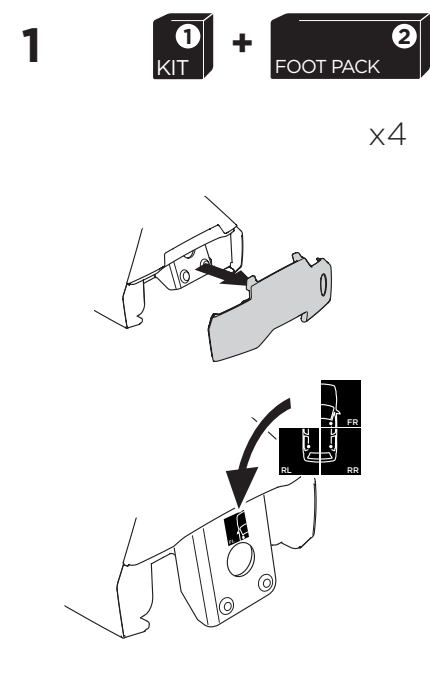

1

Kit 5079 MAZDA CX-5, 5-dr SUV, 17-

ISO 11154-E

THULE WingBar Evo	THULE WingBar Edge	THULE WingBar	THULE SquareBar	Evo X (scale)	Edge X (scale)
MAZDA CX-5, 5-dr SUV, 17-				44	I

THULE ProBar	THULE SlideBar	X (mm/inch)		
MAZDA CX-5, 5-dr SUV, 17-		1091 mm / 43"		

THULE WingBar Evo	THULE WingBar Edge	THULE WingBar	THULE SquareBar	Evo Y (scale)	Edge Y (scale)
MAZDA CX-5, 5-dr SUV, 17-				38	C

THULE ProBar	THULE SlideBar	Y (mm/inch)		
MAZDA CX-5, 5-dr SUV, 17-		1031 mm / 40 5/8"		

	W (mm/inch)	Z (mm/inch)
MAZDA CX-5, 5-dr SUV, 17-	700 mm / 27 1/2"	225 mm / 8 7/8"