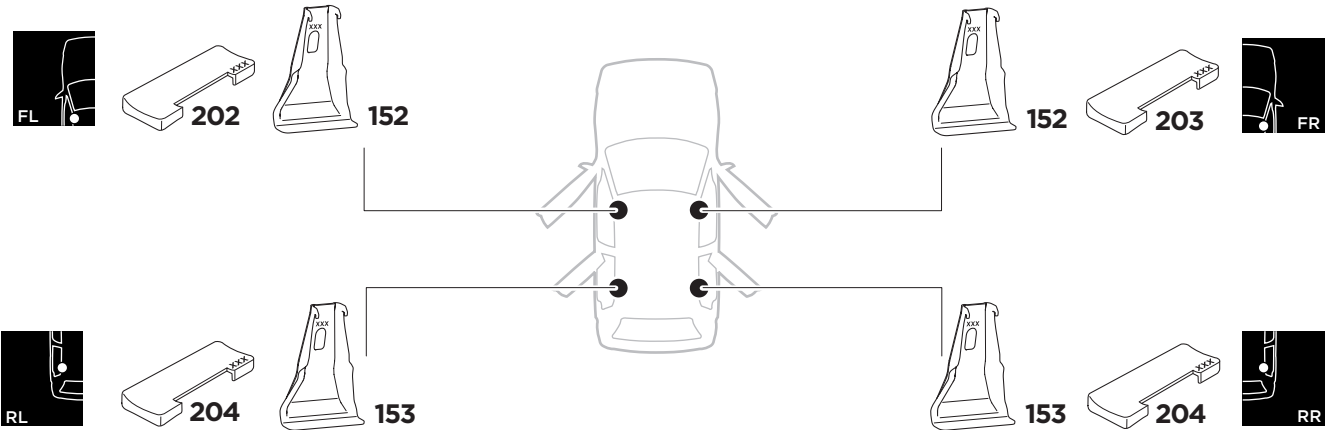

1

Kit 5079 MAZDA CX-5, 5-dr SUV, 17-

ISO 11154-E

THULE WingBar Evo	THULE WingBar Edge	THULE WingBar	THULE SquareBar	Evo X (scale)	Edge X (scale)
MAZDA CX-5, 5-dr SUV, 17-				44	I

THULE ProBar	THULE SlideBar	X (mm/inch)		
MAZDA CX-5, 5-dr SUV, 17-		1091 mm / 43"		

THULE WingBar Evo	THULE WingBar Edge	THULE WingBar	THULE SquareBar	Evo Y (scale)	Edge Y (scale)
MAZDA CX-5, 5-dr SUV, 17-				38	C

THULE ProBar	THULE SlideBar	Y (mm/inch)		
MAZDA CX-5, 5-dr SUV, 17-		1031 mm / 40 5/8"		

	W (mm/inch)	Z (mm/inch)
MAZDA CX-5, 5-dr SUV, 17-	700 mm / 27 1/2"	225 mm / 8 7/8"