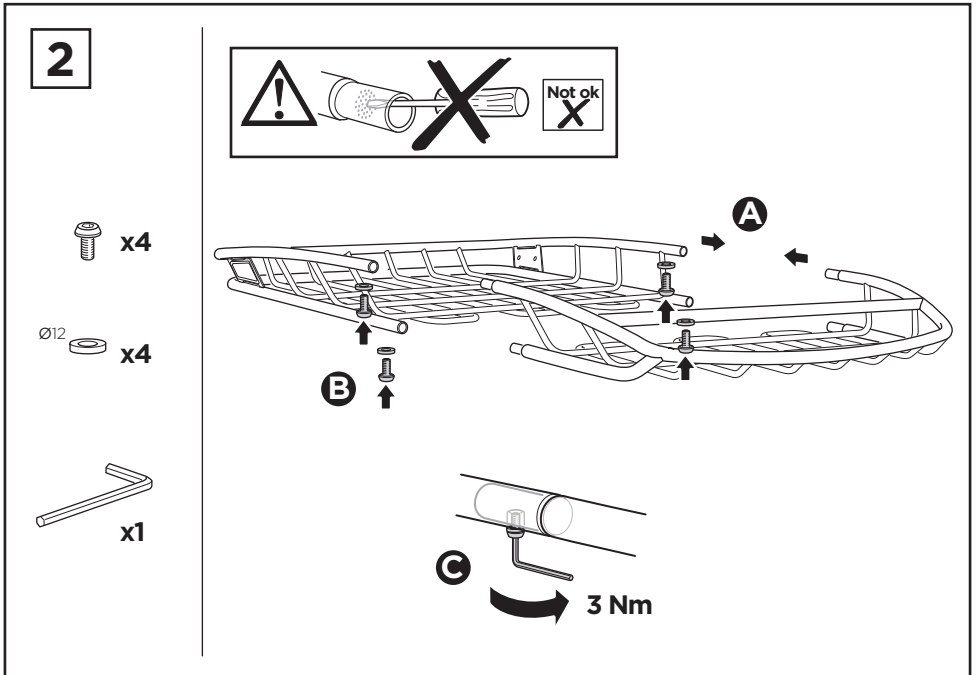

# › Instructions

Carrier Basket

**CITY CRASH**  
Complies with ISO norm

THULE WingBar/  
AeroBlade

THULE AeroBar/  
Rapid Aero

THULE SlideBar

THULE ProBar

THULE SquareBar

**6a**

 x4  
  Ø12  
 x4  
 x4

Max 1/2" / 12 mm

Max 7/8" / 22 mm

**6b**

 x4  
 x4  
 x4  
 Ø12  
 x8  
 x8

Max 3 1/2" / 90 mm

1 5/8" / 40 mm

Min 5/8" / 15 mm  
Max 1" / 25 mm

Max 3 1/2" / 90 mm

2" / 50 mm

Min 1" / 25 mm  
Max 1 3/8" / 35 mm

Max 3 1/2" / 90 mm

2 3/8" / 60 mm

Min 1 3/8" / 35 mm  
Max 1 3/4" / 45 mm

**7**