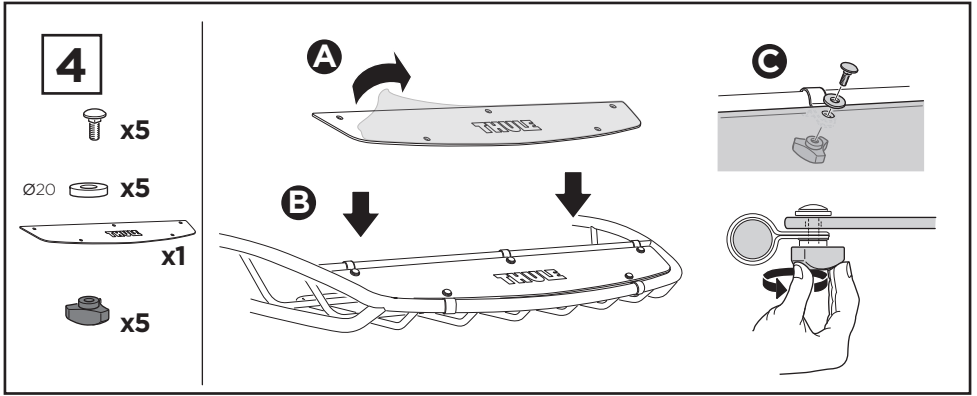

# › Instructions

Carrier Basket

**CITY CRASH**  
Complies with ISO norm

THULE WingBar/  
AeroBlade

THULE AeroBar/  
Rapid Aero

THULE SlideBar

THULE ProBar

THULE SquareBar

**6a**

 x4  
  Ø12  
 x4  
 x4

Max 1/2" / 12 mm

Max 7/8" / 22 mm

**6b**

 x4  
 x4  
 x4  
 Ø12  
 x8  
 x8

Max 3 1/2" / 90 mm

1 5/8" / 40 mm