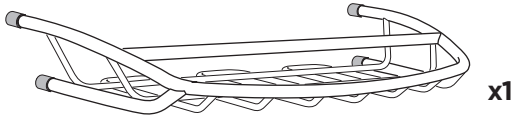

# › Instructions

Carrier Basket

**CITY CRASH**  
Complies with ISO norm

THULE WingBar/  
AeroBlade

THULE AeroBar/  
Rapid Aero

THULE SlideBar

THULE ProBar

THULE SquareBar

**6a**

 x4  
  Ø12  
 x4  
 x4

Max 1/2" / 12 mm

Max 7/8" / 22 mm

**6b**

 x4  
 x4  
 x4  
 Ø12  
 x8  
 x8

Max 3 1/2" / 90 mm

1 5/8" / 40 mm

Min 5/8" / 15 mm  
Max 1" / 25 mm

Max 3 1/2" / 90 mm

2" / 50 mm

Min 1" / 25 mm  
Max 1 3/8" / 35 mm

Max 3 1/2" / 90 mm

2 3/8" / 60 mm

Min 1 3/8" / 35 mm  
Max 1 3/4" / 45 mm

**7**