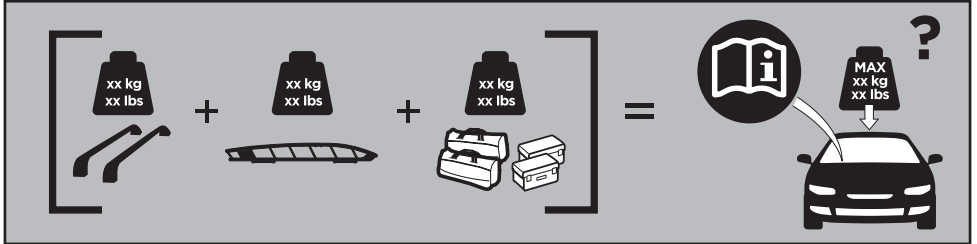

# › Instructions

Carrier Basket

**CITY CRASH**  
Complies with ISO norm

THULE WingBar/  
AeroBlade

THULE AeroBar/  
Rapid Aero

THULE SlideBar

THULE ProBar

THULE SquareBar

**6a**

 x4  
  Ø12  
 x4  
 x4

Max 1/2" / 12 mm

Max 7/8" / 22 mm

**6b**

 x4  
 x4  
 x4  
 Ø12  
 x8  
 x8

Max 3 1/2" / 90 mm

1 5/8" / 40 mm