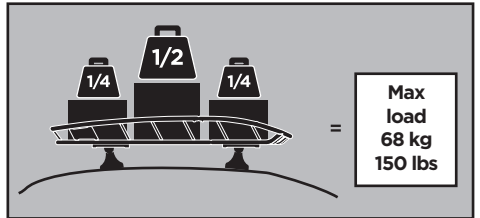

# › Instructions

Carrier Basket

**CITY CRASH**  
Complies with ISO norm

THULE WingBar/  
AeroBlade

THULE AeroBar/  
Rapid Aero

THULE SlideBar

THULE ProBar

THULE SquareBar

**6a**

 x4  
  Ø12  
 x4  
 x4

Max 1/2" / 12 mm

Max 7/8" / 22 mm

**6b**

 x4  
 x4  
 x4  
 Ø12  
 x8  
 x8

Max 3 1/2" / 90 mm

1 5/8" / 40 mm