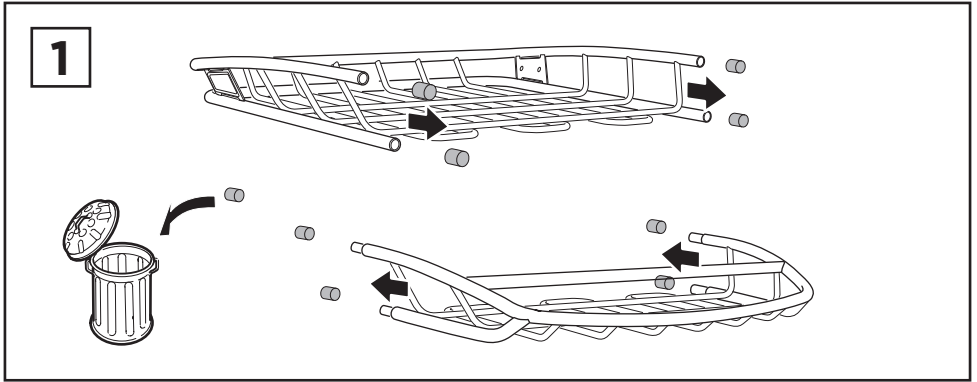

# › Instructions

Carrier Basket

**CITY CRASH**  
Complies with ISO norm

THULE WingBar/  
AeroBlade

THULE AeroBar/  
Rapid Aero

THULE SlideBar

THULE ProBar

THULE SquareBar

**6a**

 x4  
  Ø12  
 x4  
 x4

Max 1/2" / 12 mm

Max 7/8" / 22 mm

**6b**

 x4  
 x4  
 x4  
 Ø12  
 x8  
 x8

Max 3 1/2" / 90 mm

1 5/8" / 40 mm