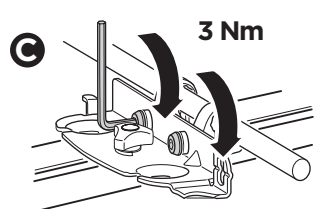

# › Instructions

Carrier Basket

**CITY CRASH**  
Complies with ISO norm

THULE WingBar/  
AeroBlade

THULE AeroBar/  
Rapid Aero

THULE SlideBar

THULE ProBar

THULE SquareBar

**6a**

 x4  
  Ø12  
 x4  
 x4

Max 1/2" / 12 mm

Max 7/8" / 22 mm

**6b**

 x4  
 x4  
 x4  
 Ø12  
 x8  
 x8

Max 3 1/2" / 90 mm

1 5/8" / 40 mm