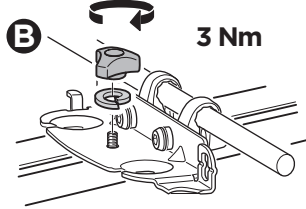

# › Instructions

Carrier Basket

**CITY CRASH**  
Complies with ISO norm

THULE WingBar/  
AeroBlade

THULE AeroBar/  
Rapid Aero

THULE SlideBar

THULE ProBar

THULE SquareBar

**6a**

 x4  
  Ø12  
 x4  
 x4

Max 1/2" / 12 mm

Max 7/8" / 22 mm

**6b**

 x4  
 x4  
 x4  
 Ø12  
 x8  
 x8

Max 3 1/2" / 90 mm

1 5/8" / 40 mm

Min 5/8" / 15 mm  
Max 1" / 25 mm

Max 3 1/2" / 90 mm

2" / 50 mm

Min 1" / 25 mm  
Max 1 3/8" / 35 mm

Max 3 1/2" / 90 mm

2 3/8" / 60 mm

Min 1 3/8" / 35 mm  
Max 1 3/4" / 45 mm

**7**