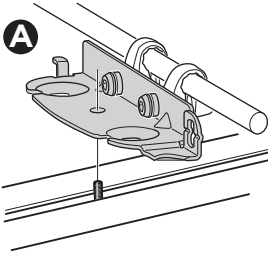

# › Instructions

Carrier Basket

**CITY CRASH**  
Complies with ISO norm

THULE WingBar/  
AeroBlade

THULE AeroBar/  
Rapid Aero

THULE SlideBar

THULE ProBar

THULE SquareBar

**6a**

 x4  
  Ø12  
 x4  
 x4

Max 1/2" / 12 mm

Max 7/8" / 22 mm

**6b**

 x4  
 x4  
 x4  
 Ø12  
 x8  
 x8

Max 3 1/2" / 90 mm

1 5/8" / 40 mm

Min 5/8" / 15 mm  
Max 1" / 25 mm

Max 3 1/2" / 90 mm

2" / 50 mm

Min 1" / 25 mm  
Max 1 3/8" / 35 mm

Max 3 1/2" / 90 mm

2 3/8" / 60 mm

Min 1 3/8" / 35 mm  
Max 1 3/4" / 45 mm

**7**