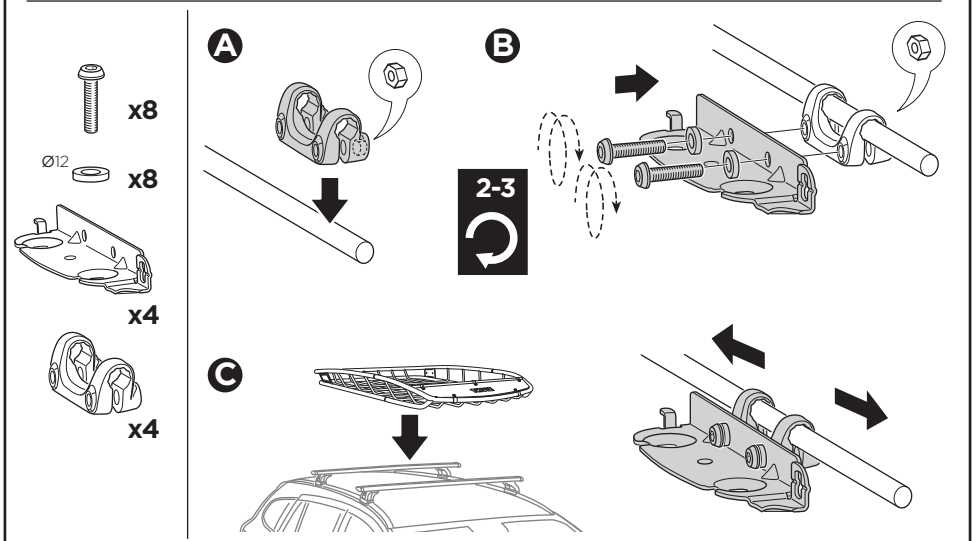

# › Instructions

Carrier Basket

**CITY CRASH**  
Complies with ISO norm

THULE WingBar/  
AeroBlade

THULE AeroBar/  
Rapid Aero

THULE SlideBar

THULE ProBar

THULE SquareBar

**6a**

 x4  
  Ø12  
 x4  
 x4

Max 1/2" / 12 mm

Max 7/8" / 22 mm

**6b**

 x4  
 x4  
 x4  
 Ø12  
 x8  
 x8

Max 3 1/2" / 90 mm

1 5/8" / 40 mm

Min 5/8" / 15 mm  
Max 1" / 25 mm

Max 3 1/2" / 90 mm

2" / 50 mm

Min 1" / 25 mm  
Max 1 3/8" / 35 mm

Max 3 1/2" / 90 mm

2 3/8" / 60 mm

Min 1 3/8" / 35 mm  
Max 1 3/4" / 45 mm

**7**