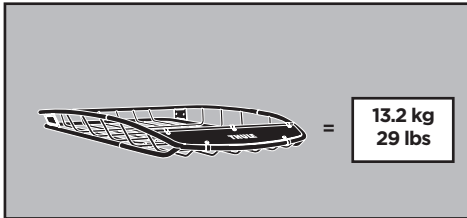

# › Instructions

Carrier Basket

**CITY CRASH**  
Complies with ISO norm

THULE WingBar/  
AeroBlade

THULE AeroBar/  
Rapid Aero

THULE SlideBar

THULE ProBar

THULE SquareBar

**6a**

 x4  
  Ø12  
 x4  
 x4

Max 1/2" / 12 mm

Max 7/8" / 22 mm

**6b**

 x4  
 x4  
 x4  
 Ø12  
 x8  
 x8

Max 3 1/2" / 90 mm

1 5/8" / 40 mm