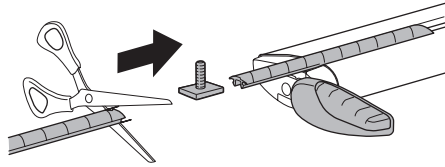

# › Instructions

Carrier Basket

**CITY CRASH**  
Complies with ISO norm

THULE WingBar/  
AeroBlade

THULE AeroBar/  
Rapid Aero

THULE SlideBar

THULE ProBar

THULE SquareBar

**6a**

 x4  
  Ø12  
 x4  
 x4

Max 1/2" / 12 mm

Max 7/8" / 22 mm

**6b**

 x4  
 x4  
 x4  
 Ø12  
 x8  
 x8

Max 3 1/2" / 90 mm

1 5/8" / 40 mm