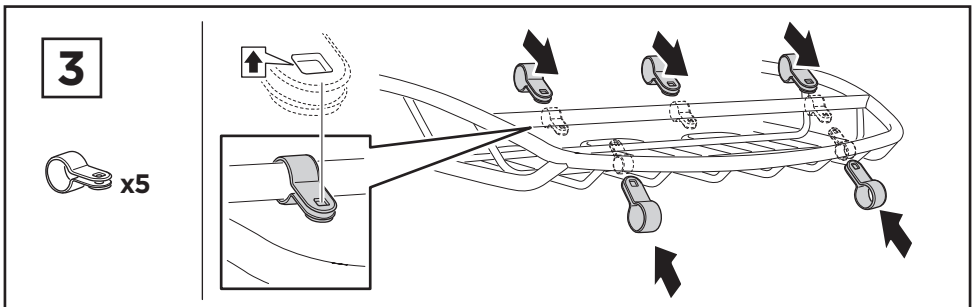

# › Instructions

Carrier Basket

**CITY CRASH**  
Complies with ISO norm

THULE WingBar/  
AeroBlade

THULE AeroBar/  
Rapid Aero

THULE SlideBar

THULE ProBar

THULE SquareBar

**6a**

 x4  
  Ø12  
 x4  
 x4

Max 1/2" / 12 mm

Max 7/8" / 22 mm

**6b**

 x4  
 x4  
 x4  
 Ø12  
 x8  
 x8

Max 3 1/2" / 90 mm

1 5/8" / 40 mm