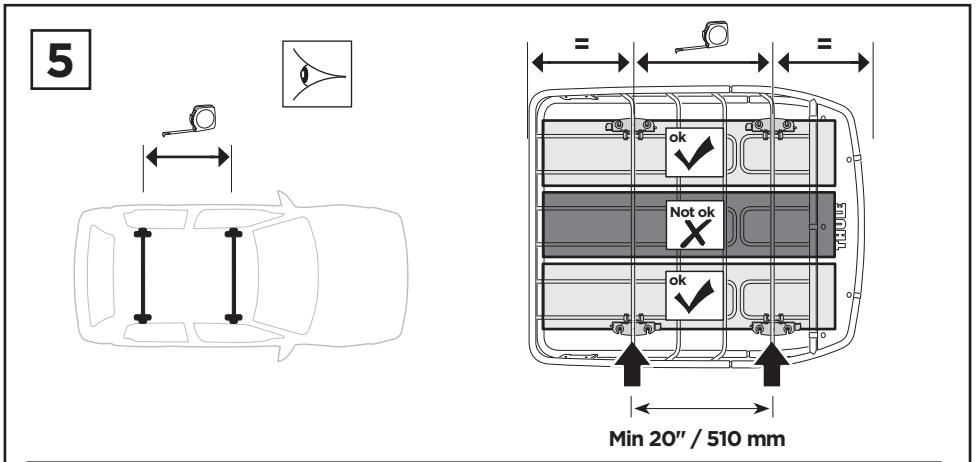

# › Instructions

Carrier Basket

**CITY CRASH**  
Complies with ISO norm

THULE WingBar/  
AeroBlade

THULE AeroBar/  
Rapid Aero

THULE SlideBar

THULE ProBar

THULE SquareBar

**6a**

 x4  
  Ø12  
 x4  
 x4

Max 1/2" / 12 mm

Max 7/8" / 22 mm

**6b**

 x4  
 x4  
 x4  
 Ø12  
 x8  
 x8

Max 3 1/2" / 90 mm

1 5/8" / 40 mm