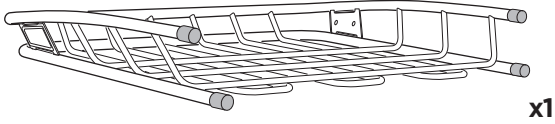

# › Instructions

Carrier Basket

**CITY CRASH**  
Complies with ISO norm

THULE WingBar/  
AeroBlade

THULE AeroBar/  
Rapid Aero

THULE SlideBar

THULE ProBar

THULE SquareBar

**6a**

 x4  
  Ø12  
 x4  
 x4

Max 1/2" / 12 mm

Max 7/8" / 22 mm

**6b**

 x4  
 x4  
 x4  
 Ø12  
 x8  
 x8

Max 3 1/2" / 90 mm

1 5/8" / 40 mm

Min 5/8" / 15 mm  
Max 1" / 25 mm

Max 3 1/2" / 90 mm

2" / 50 mm

Min 1" / 25 mm  
Max 1 3/8" / 35 mm

Max 3 1/2" / 90 mm

2 3/8" / 60 mm

Min 1 3/8" / 35 mm  
Max 1 3/4" / 45 mm

**7**