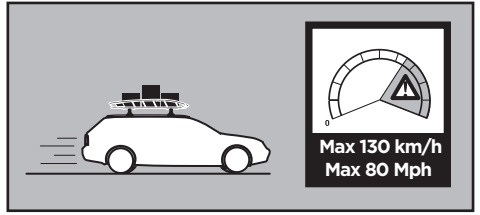

# › Instructions

Carrier Basket

**CITY CRASH**  
Complies with ISO norm

THULE WingBar/  
AeroBlade

THULE AeroBar/  
Rapid Aero

THULE SlideBar

THULE ProBar

THULE SquareBar