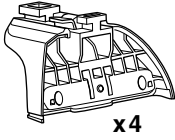

753

x4

x4

x4

x8

x1

x4

x1

460R

x4

x4

x4

x8

x1

x4

460

x4

x4

x4

x8

x1

x4

x2

x2

17 mm

x2

23 mm

x2

23 mm

x2

x2

x2

23 mm

x2

x2

x2

x4

x2

x2

x2

x4

x4