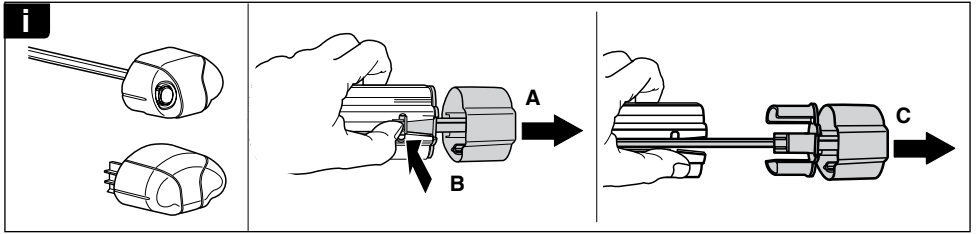

THULE
SWEDEN
**ONE
KEY
SYSTEM**

- **544** (x4)
- **596** (x6)
- **588** (x8)
- **NA 510** (x10)
- **EUR 452** (x12)

WW ▶ Thule Sweden AB, Box 69, 330 33 Hillerstorp, SWEDEN
NA ▶ Thule Inc., 42 Silvermine Road, Seymour, Connecticut 06483, USA

info@thule.com
customer.service@thule.com

www.thule.com

506-3025-02