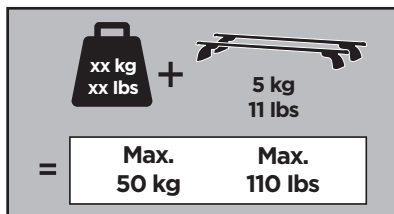

Thule XT Kit 3168

> Instructions

CHEVROLET Bolt, 5-dr Hatchback, 17-
OPEL Ampera, 5-dr Hatchback, 17-

This kit is only for vehicles with fixpoint mounting.

ISO 11154-E

183168

C.20170315
509-3168-01

Bring your life
thule.com

12 x4

50435 x8

58 x4

52376 x1

A

16 mm x8

x1

x1