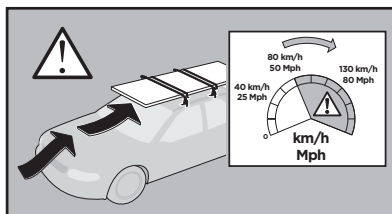

Thule XT Kit 3168

> Instructions

CHEVROLET Bolt, 5-dr Hatchback, 17-
OPEL Ampera, 5-dr Hatchback, 17-

This kit is only for vehicles with fixpoint mounting.

ISO 11154-E

183168

C.20170315
509-3168-01

Bring your life
thule.com