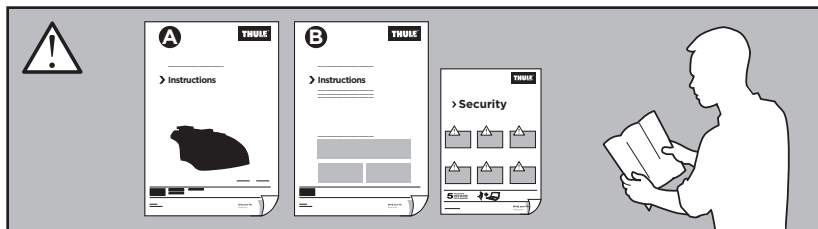

Thule XT Kit 3168

> Instructions

CHEVROLET Bolt, 5-dr Hatchback, 17-
OPEL Ampera, 5-dr Hatchback, 17-

This kit is only for vehicles with fixpoint mounting.

ISO 11154-E

183168

C.20170315
509-3168-01

Bring your life
thule.com