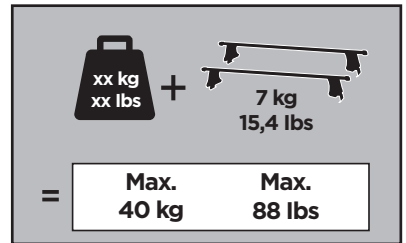

Thule Rapid System Kit 1570

> Instructions

NISSAN Cube, 5-dr MPV, 08-

ISO 11154-E

141570

C.20121122
519-1570-01

Bring your life
thule.com