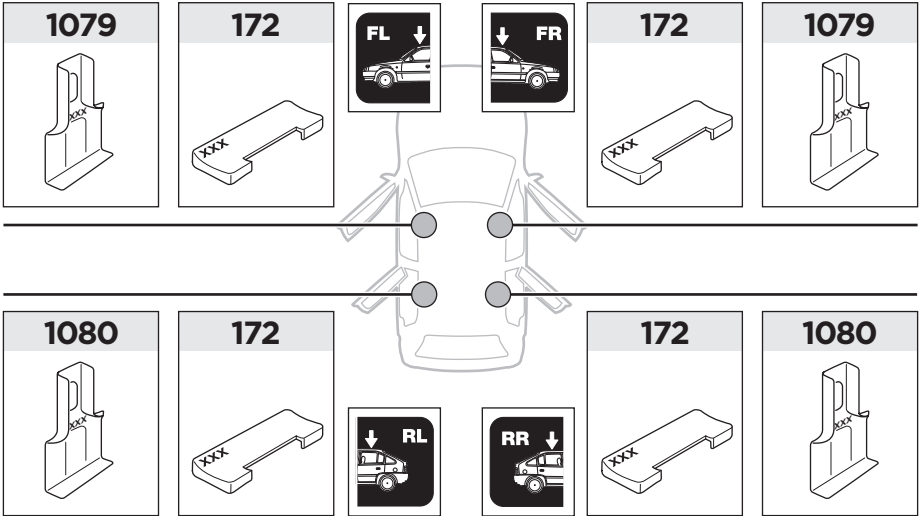

1079 x2

1080 x2

x1

x1

1

	X (scale)	X (mm)	X (inch)
NISSAN Cube, 5-dr MPV, 08-	58	1231	48 1/2

	Y (scale)	Y (mm)	Y (inch)
NISSAN Cube, 5-dr MPV, 08-	53	1181	46 1/2

2

NISSAN Cube, 5-dr MPV, 08-

3

	W (mm)	Z (mm)	W (inch)	Z (inch)
NISSAN Cube, 5-dr MPV, 08-	720	750	28 ³/₈	29 ¹/₂