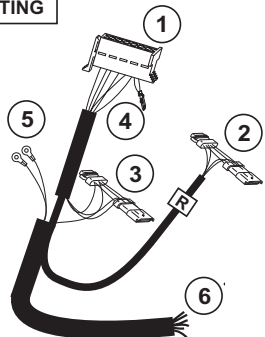

ROUTING

**WORKSHOP
MANUAL**