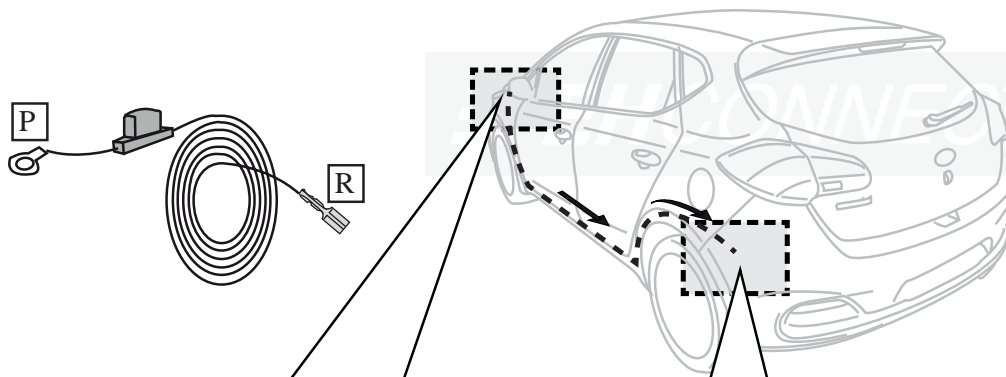

6

INFO

For OE-installed PDC