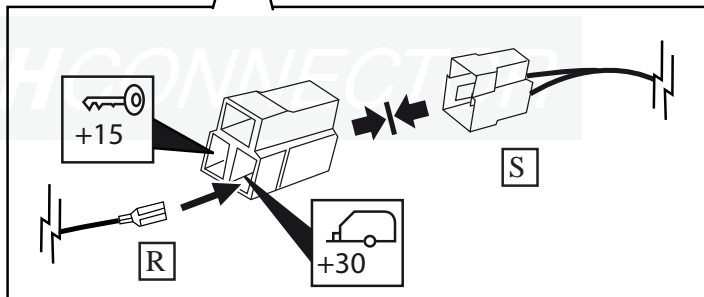

6

INFO

For OE-installed PDC