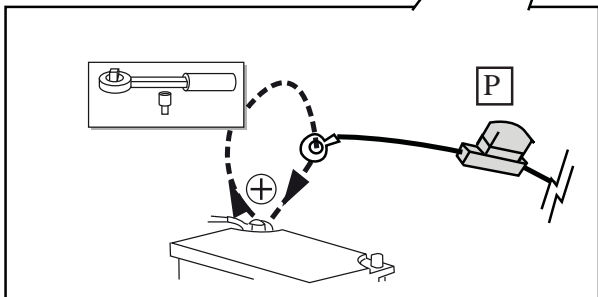

6

INFO

For OE-installed PDC