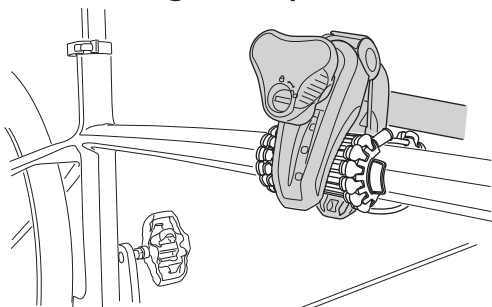

Thule Carbon Frame Protector 984
for Thule ProRide 598 and
Thule AcuTight Torque Limiter Knob

➤ Instructions

©

Thule ProRide 598

Thule AcuTight Torque Limiter Knob

Thule Sweden AB, Box 69, 330 33 Hillerstorp, SWEDEN