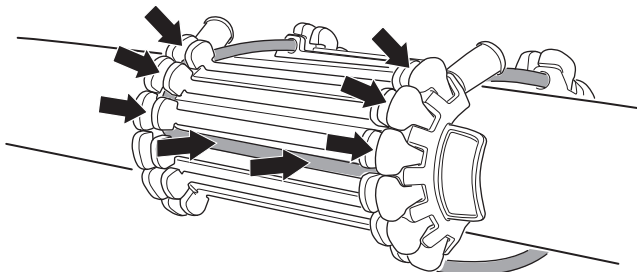

Thule Carbon Frame Protector 984
for Thule ProRide 598 and
Thule AcuTight Torque Limiter Knob

➤ Instructions

©

Thule ProRide 598

Thule AcuTight Torque Limiter Knob

Thule Sweden AB, Box 69, 330 33 Hillerstorp, SWEDEN