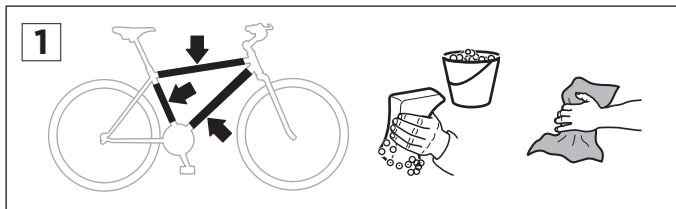

Thule Carbon Frame Protector 984
for Thule ProRide 598 and
Thule AcuTight Torque Limiter Knob

➤ Instructions

©

Thule ProRide 598

Thule AcuTight Torque Limiter Knob

Thule Sweden AB, Box 69, 330 33 Hillerstorp, SWEDEN