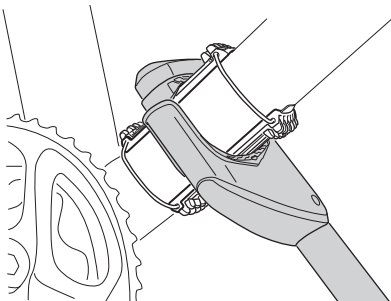

Thule Carbon Frame Protector 984
for Thule ProRide 598 and
Thule AcuTight Torque Limiter Knob

➤ Instructions

©

Thule ProRide 598

Thule AcuTight Torque Limiter Knob

Thule Sweden AB, Box 69, 330 33 Hillerstorp, SWEDEN