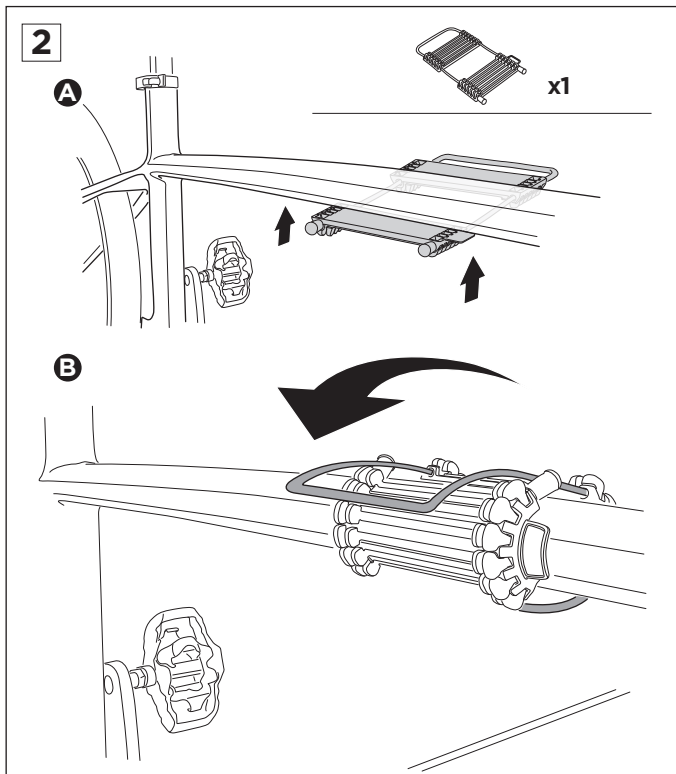

Thule Carbon Frame Protector 984
for Thule ProRide 598 and
Thule AcuTight Torque Limiter Knob

➤ Instructions

©

Thule ProRide 598

Thule AcuTight Torque Limiter Knob

Thule Sweden AB, Box 69, 330 33 Hillerstorp, SWEDEN