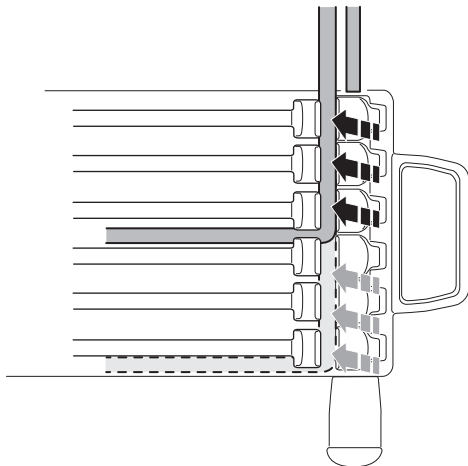

Thule Carbon Frame Protector 984
for Thule ProRide 598 and
Thule AcuTight Torque Limiter Knob

➤ Instructions

©

Thule ProRide 598

Thule AcuTight Torque Limiter Knob

Thule Sweden AB, Box 69, 330 33 Hillerstorp, SWEDEN