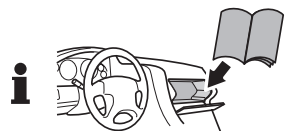

Thule Sweden AB, Borggatan 5
335 73 Hillerstorp, SWEDEN

› PART OF THULE GROUP

info@thule.com

© Thule Group 2017. All rights reserved.

www.thule.com

501-8286-02