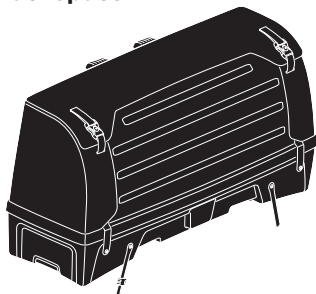

Thule BackSpace XT

9383