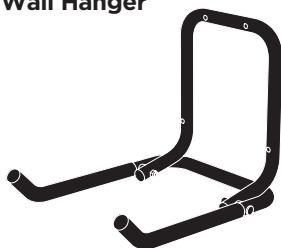

Thule Wall Hanger

9771