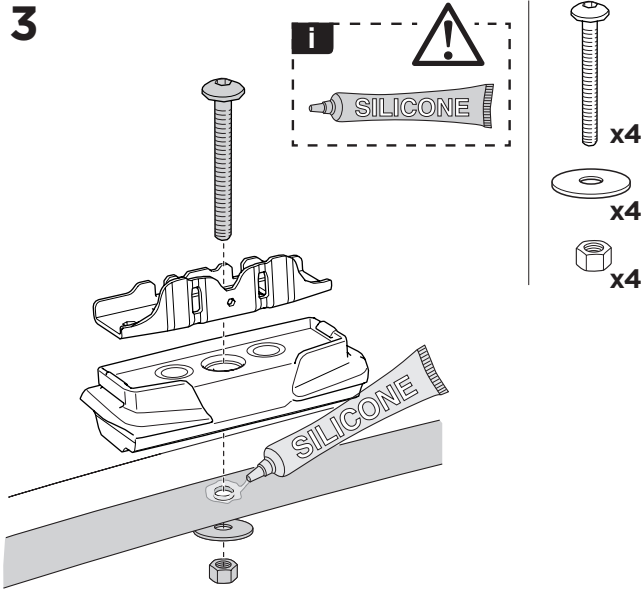

1

Kit 187029

FORD Transit Connect (Mk. II), 4-dr Van, 14-23

ISO 11154-E

This kit is only for vehicles with fixpoint mounting.

3

4

i