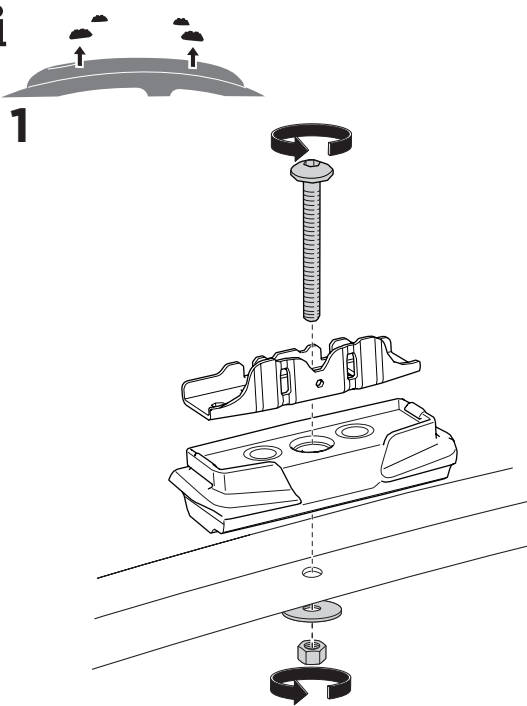

1

Kit 187029

FORD Transit Connect (Mk. II), 4-dr Van, 14-23

ISO 11154-E

This kit is only for vehicles with fixpoint mounting.

3

4

i