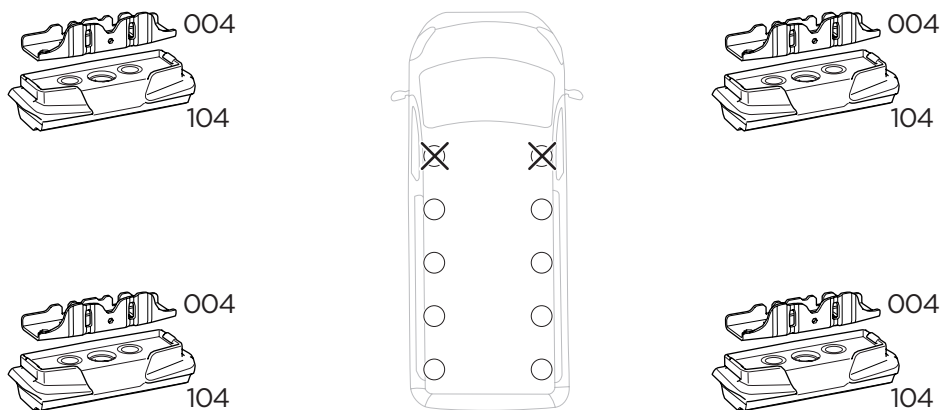

1

Kit 187029

FORD Transit Connect (Mk. II), 4-dr Van, 14-23

ISO 11154-E

This kit is only for vehicles with fixpoint mounting.

3

4

i