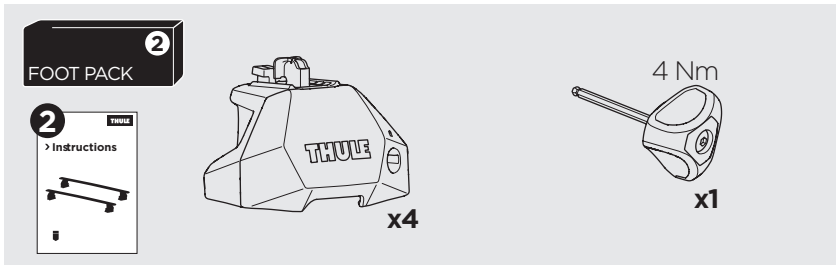

1

Kit 187029

FORD Transit Connect (Mk. II), 4-dr Van, 14-23

ISO 11154-E

This kit is only for vehicles with fixpoint mounting.

3

4

i