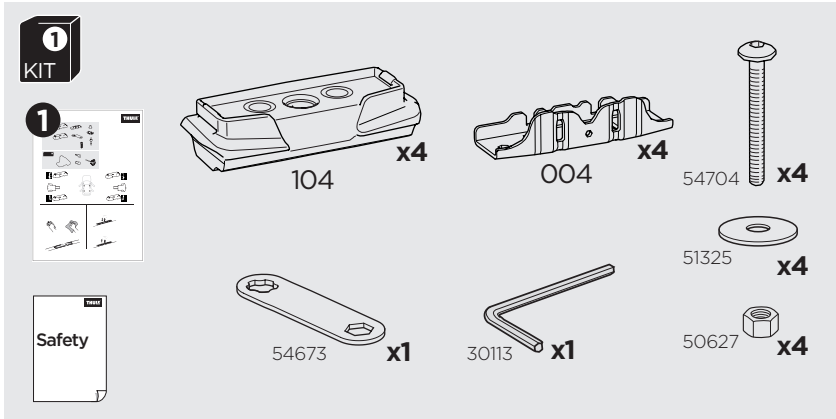

1

Kit 187029

FORD Transit Connect (Mk. II), 4-dr Van, 14-23

ISO 11154-E

This kit is only for vehicles with fixpoint mounting.

3

4

i