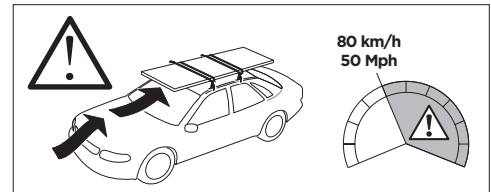

1

Kit 187029

FORD Transit Connect (Mk. II), 4-dr Van, 14-23

ISO 11154-E

This kit is only for vehicles with fixpoint mounting.

3

4

i