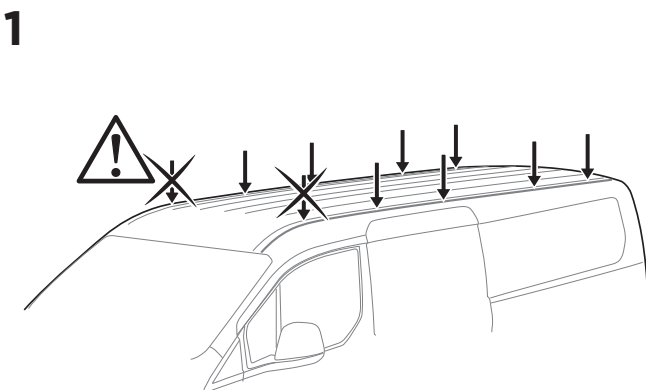

1

Kit 187029

FORD Transit Connect (Mk. II), 4-dr Van, 14-23

ISO 11154-E

This kit is only for vehicles with fixpoint mounting.

3

4

i