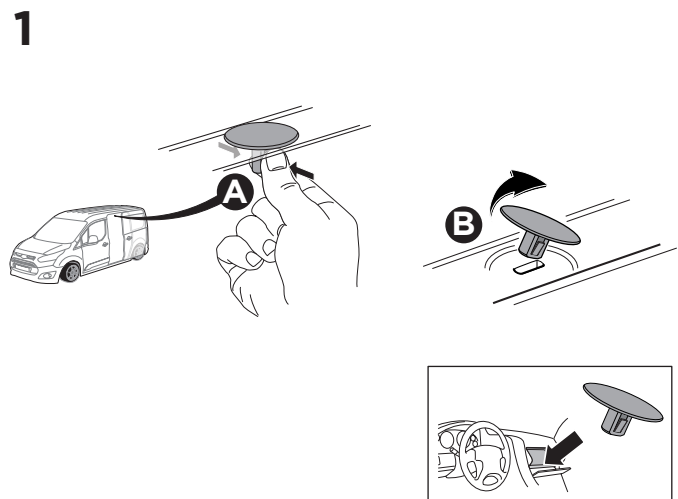

1

Kit 187029

FORD Transit Connect (Mk. II), 4-dr Van, 14-23

ISO 11154-E

This kit is only for vehicles with fixpoint mounting.

3

4

i