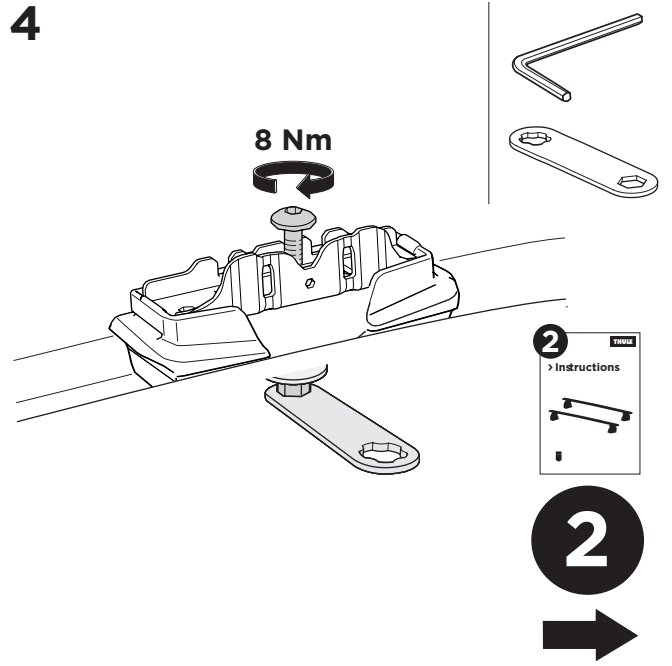

1

Kit 187029

FORD Transit Connect (Mk. II), 4-dr Van, 14-23

ISO 11154-E

This kit is only for vehicles with fixpoint mounting.

3

4

i