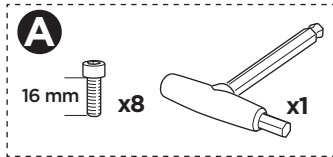

Thule XT Kit 3151

> Instructions

FORD Explorer, 5-dr SUV, 16-

This kit is only for vehicles with fixpoint mounting.

ISO 11154-E

183151

C.20160122
509-3151-01

Bring your life
thule.com