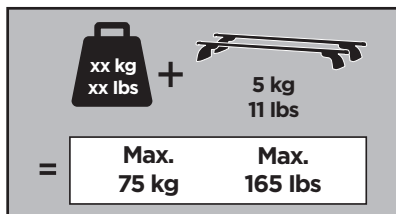

Thule XT Kit 3151

> Instructions

FORD Explorer, 5-dr SUV, 16-

This kit is only for vehicles with fixpoint mounting.

ISO 11154-E

183151

C.20160122
509-3151-01

Bring your life
thule.com