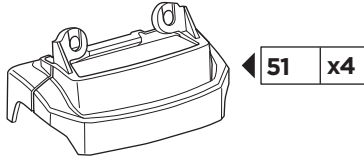

Thule XT Kit 3151

> Instructions

FORD Explorer, 5-dr SUV, 16-

This kit is only for vehicles with fixpoint mounting.

ISO 11154-E

183151

C.20160122
509-3151-01

Bring your life
thule.com