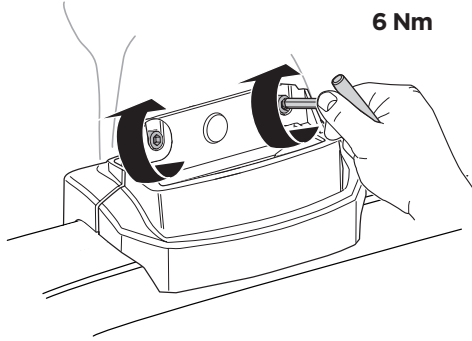

6 Nm

6

A

6 Nm

Thule Sweden AB, Box 69, 330 33 Hillerstorp, SWEDEN
Thule Inc., 42 Silvermine Road, Seymour, Connecticut 06483, USA

info@thule.com
Phone: 800-238-2388

www.thule.com