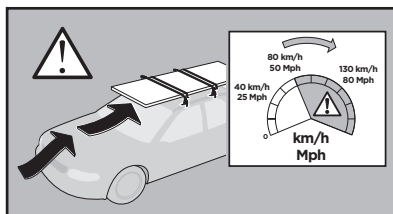

Thule XT Kit 3151

> Instructions

FORD Explorer, 5-dr SUV, 16-

This kit is only for vehicles with fixpoint mounting.

ISO 11154-E

183151

C.20160122
509-3151-01

Bring your life
thule.com