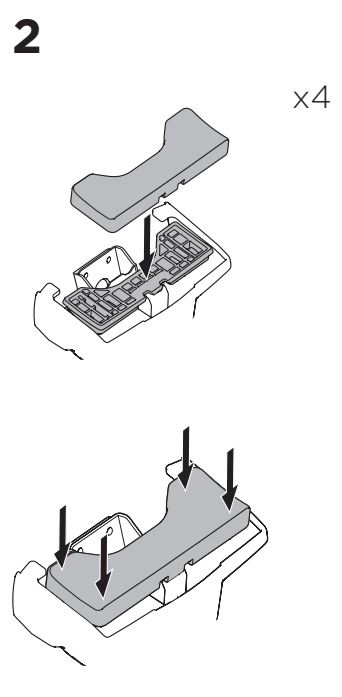

1

Kit 145117

CITROËN C4, 5-dr Hatchback, 10-18

ISO 11154-E

THULE WingBar Evo	THULE WingBar Edge	THULE WingBar	THULE SquareBar Evo	Evo X (scale)	Edge X (scale)
CITROËN C4, 5-dr Hatchback, 10-18				39.5	R

THULE ProBar Evo	THULE SlideBar Evo	X (mm/inch)		
CITROËN C4, 5-dr Hatchback, 10-18		1046 mm / 41 1/8"		

THULE WingBar Evo	THULE WingBar Edge	THULE WingBar	THULE SquareBar Evo	Evo Y (scale)	Edge Y (scale)
CITROËN C4, 5-dr Hatchback, 10-18				33.5	L

THULE ProBar Evo	THULE SlideBar Evo	Y (mm/inch)		
CITROËN C4, 5-dr Hatchback, 10-18		986 mm / 38 7/8"		

	W (mm/inch)	Z (mm/inch)
CITROËN C4, 5-dr Hatchback, 10-18	730 mm / 28 3/4"	210 mm / 8 1/4"