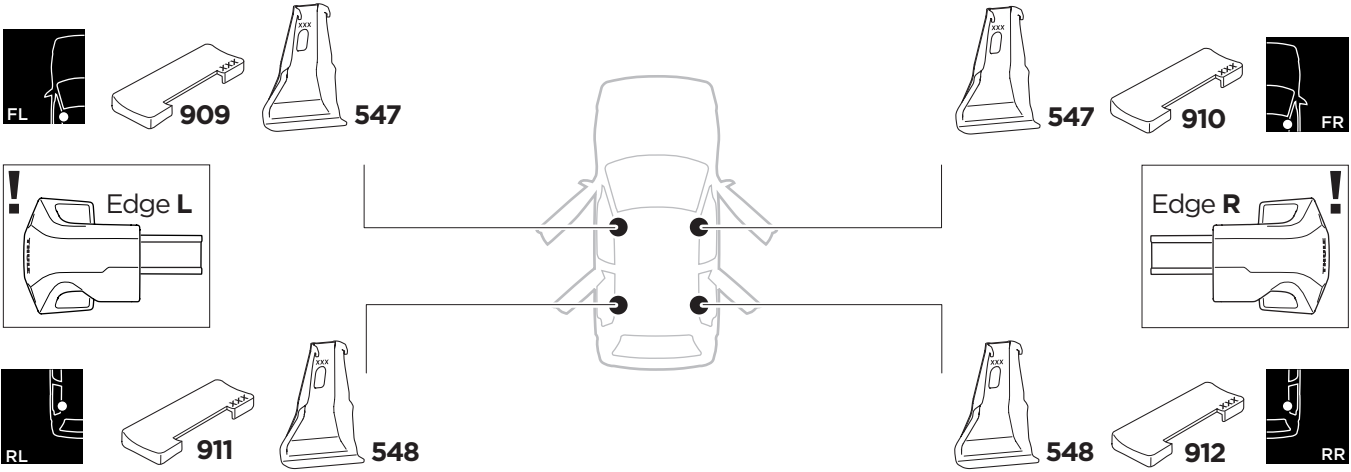

1

Kit 145247

NISSAN Ariya, 5-dr SUV, 21-

ISO 11154-E

5562393001

Bring your life
thule.com

THULE WingBar Evo	THULE WingBar Edge	THULE WingBar	THULE SquareBar Evo	Evo X (scale)	Edge X (scale)
NISSAN Ariya, 5-dr SUV, 21-				46,5	D

THULE ProBar Evo	THULE SlideBar Evo	X (mm/inch)		
NISSAN Ariya, 5-dr SUV, 21-		1116 mm / 43 7/8"		

THULE WingBar Evo	THULE WingBar Edge	THULE WingBar	THULE SquareBar Evo	Evo Y (scale)	Edge Y (scale)
NISSAN Ariya, 5-dr SUV, 21-				38	C

THULE ProBar Evo	THULE SlideBar Evo	Y (mm/inch)		
NISSAN Ariya, 5-dr SUV, 21-		1031 mm / 40 5/8"		

	W (mm/inch)	Z (mm/inch)
NISSAN Ariya, 5-dr SUV, 21-	768 mm / 30 1/4"	370 mm / 14 5/8"