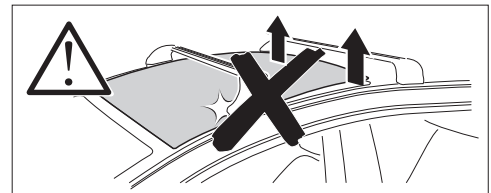

1

Kit 145247

NISSAN Ariya, 5-dr SUV, 21-

ISO 11154-E

5562393001

Bring your life
thule.com

THULE WingBar Evo	THULE WingBar Edge	THULE WingBar	THULE SquareBar Evo	Evo X (scale)	Edge X (scale)
NISSAN Ariya, 5-dr SUV, 21-				46,5	D

THULE ProBar Evo	THULE SlideBar Evo	X (mm/inch)		
NISSAN Ariya, 5-dr SUV, 21-		1116 mm / 43 7/8"		

THULE WingBar Evo	THULE WingBar Edge	THULE WingBar	THULE SquareBar Evo	Evo Y (scale)	Edge Y (scale)
NISSAN Ariya, 5-dr SUV, 21-				38	C

THULE ProBar Evo	THULE SlideBar Evo	Y (mm/inch)		
NISSAN Ariya, 5-dr SUV, 21-		1031 mm / 40 5/8"		

	W (mm/inch)	Z (mm/inch)
NISSAN Ariya, 5-dr SUV, 21-	768 mm / 30 1/4"	370 mm / 14 5/8"