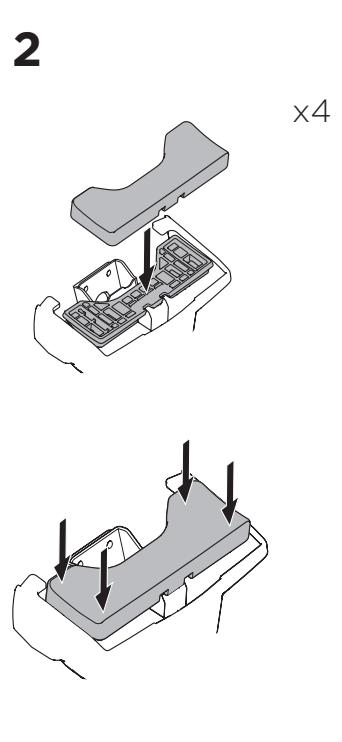

1

Kit 145247

NISSAN Ariya, 5-dr SUV, 21-

ISO 11154-E

5562393001

Bring your life
thule.com

THULE WingBar Evo	THULE WingBar Edge	THULE WingBar	THULE SquareBar Evo	Evo X (scale)	Edge X (scale)
NISSAN Ariya, 5-dr SUV, 21-				46,5	D

THULE ProBar Evo	THULE SlideBar Evo	X (mm/inch)		
NISSAN Ariya, 5-dr SUV, 21-		1116 mm / 43 7/8"		

THULE WingBar Evo	THULE WingBar Edge	THULE WingBar	THULE SquareBar Evo	Evo Y (scale)	Edge Y (scale)
NISSAN Ariya, 5-dr SUV, 21-				38	C

THULE ProBar Evo	THULE SlideBar Evo	Y (mm/inch)		
NISSAN Ariya, 5-dr SUV, 21-		1031 mm / 40 5/8"		

	W (mm/inch)	Z (mm/inch)
NISSAN Ariya, 5-dr SUV, 21-	768 mm / 30 1/4"	370 mm / 14 5/8"