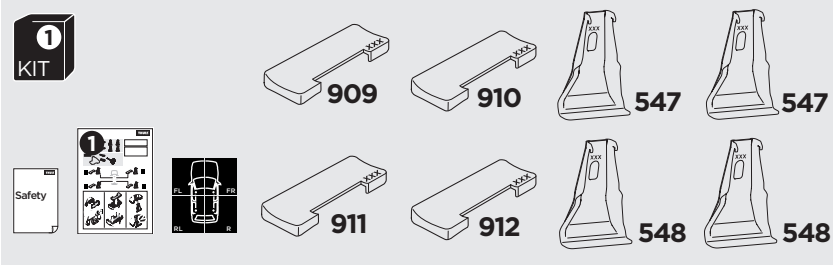

1

Kit 145247

NISSAN Ariya, 5-dr SUV, 21-

ISO 11154-E

5562393001

Bring your life
thule.com

THULE WingBar Evo	THULE WingBar Edge	THULE WingBar	THULE SquareBar Evo	Evo X (scale)	Edge X (scale)
NISSAN Ariya, 5-dr SUV, 21-				46,5	D

THULE ProBar Evo	THULE SlideBar Evo	X (mm/inch)		
NISSAN Ariya, 5-dr SUV, 21-		1116 mm / 43 7/8"		

THULE WingBar Evo	THULE WingBar Edge	THULE WingBar	THULE SquareBar Evo	Evo Y (scale)	Edge Y (scale)
NISSAN Ariya, 5-dr SUV, 21-				38	C

THULE ProBar Evo	THULE SlideBar Evo	Y (mm/inch)		
NISSAN Ariya, 5-dr SUV, 21-		1031 mm / 40 5/8"		

	W (mm/inch)	Z (mm/inch)
NISSAN Ariya, 5-dr SUV, 21-	768 mm / 30 1/4"	370 mm / 14 5/8"