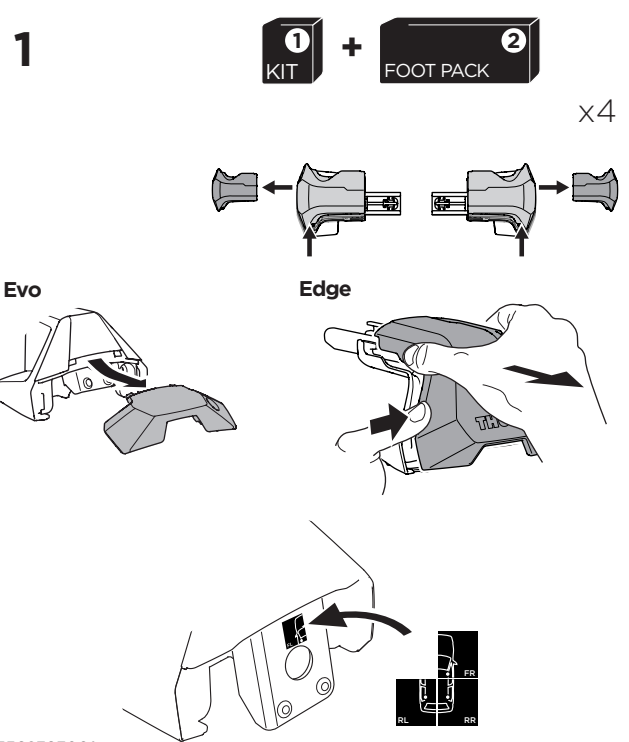

1

Kit 145247

NISSAN Ariya, 5-dr SUV, 21-

ISO 11154-E

5562393001

Bring your life
thule.com

THULE WingBar Evo	THULE WingBar Edge	THULE WingBar	THULE SquareBar Evo	Evo X (scale)	Edge X (scale)
NISSAN Ariya, 5-dr SUV, 21-				46,5	D

THULE ProBar Evo	THULE SlideBar Evo	X (mm/inch)		
NISSAN Ariya, 5-dr SUV, 21-		1116 mm / 43 7/8"		

THULE WingBar Evo	THULE WingBar Edge	THULE WingBar	THULE SquareBar Evo	Evo Y (scale)	Edge Y (scale)
NISSAN Ariya, 5-dr SUV, 21-				38	C

THULE ProBar Evo	THULE SlideBar Evo	Y (mm/inch)		
NISSAN Ariya, 5-dr SUV, 21-		1031 mm / 40 5/8"		

	W (mm/inch)	Z (mm/inch)
NISSAN Ariya, 5-dr SUV, 21-	768 mm / 30 1/4"	370 mm / 14 5/8"