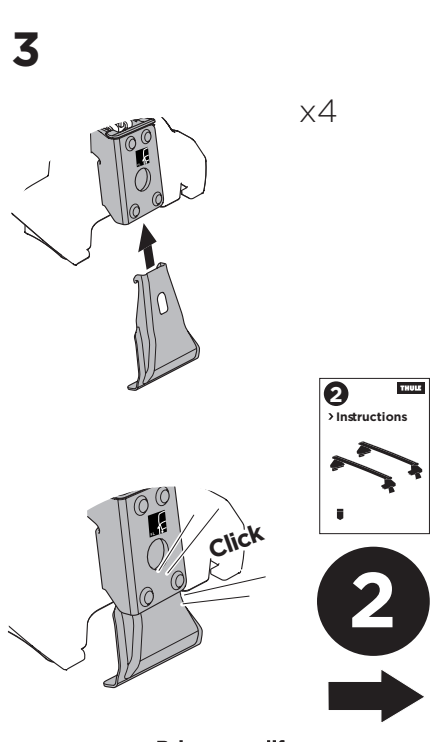

1

Kit 145247

NISSAN Ariya, 5-dr SUV, 21-

ISO 11154-E

5562393001

Bring your life
thule.com

THULE WingBar Evo	THULE WingBar Edge	THULE WingBar	THULE SquareBar Evo	Evo X (scale)	Edge X (scale)
NISSAN Ariya, 5-dr SUV, 21-				46,5	D

THULE ProBar Evo	THULE SlideBar Evo	X (mm/inch)		
NISSAN Ariya, 5-dr SUV, 21-		1116 mm / 43 7/8"		

THULE WingBar Evo	THULE WingBar Edge	THULE WingBar	THULE SquareBar Evo	Evo Y (scale)	Edge Y (scale)
NISSAN Ariya, 5-dr SUV, 21-				38	C

THULE ProBar Evo	THULE SlideBar Evo	Y (mm/inch)		
NISSAN Ariya, 5-dr SUV, 21-		1031 mm / 40 5/8"		

	W (mm/inch)	Z (mm/inch)
NISSAN Ariya, 5-dr SUV, 21-	768 mm / 30 1/4"	370 mm / 14 5/8"