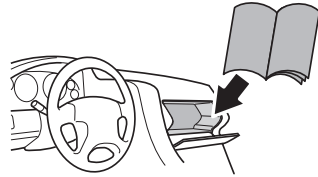

➤ Instructions

Thule Fold Down Load Stop 315007

x2

i

806 g

i

Thule ProBar Evo

1