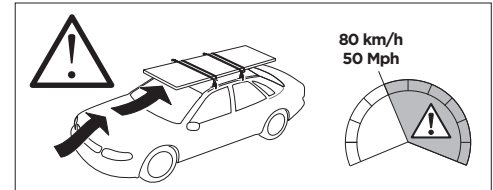

PEUGEOT Traveller, 5-dr Bus, 16-
 TOYOTA ProAce, 4-dr Van, 16-
 TOYOTA ProAce Verso, 5-dr Bus, 16-
 VAUXHALL Vivaro, 4-dr Van, 19-
 VAUXHALL Vivaro Life, 5-dr Bus, 19-

ISO 11154-E

This kit is only for vehicles with fixpoint mounting.