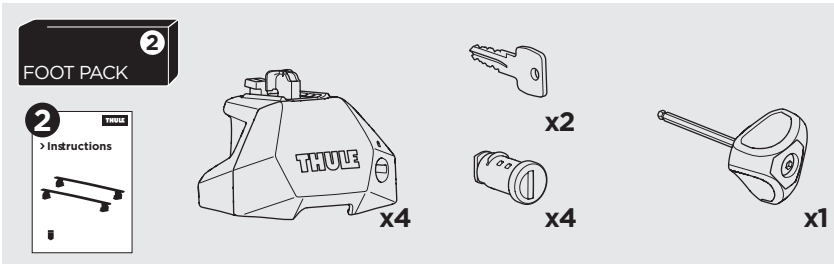

1

Kit 187010

CITROËN Dispatch, 4-dr Van, 16-
 CITROËN Jumpy, 4-dr Van, 16-
 CITROËN SpaceTourer, 5-dr Bus, 16-
 OPEL Vivaro, 4-dr Van, 19-
 OPEL Zafira Life, 5-dr Bus, 19-
 PEUGEOT Expert, 4-dr Van, 16-

PEUGEOT Traveller, 5-dr Bus, 16-
 TOYOTA ProAce, 4-dr Van, 16-
 TOYOTA ProAce Verso, 5-dr Bus, 16-
 VAUXHALL Vivaro, 4-dr Van, 19-
 VAUXHALL Vivaro Life, 5-dr Bus, 19-

ISO 11154-E

This kit is only for vehicles with fixpoint mounting.