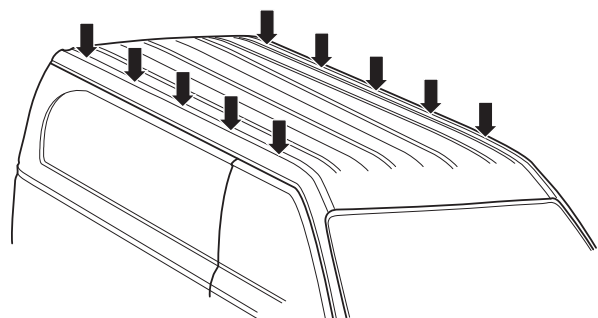

1

Kit 187010

CITROËN Dispatch, 4-dr Van, 16-
CITROËN Jumpy, 4-dr Van, 16-
CITROËN SpaceTourer, 5-dr Bus, 16-
OPEL Vivaro, 4-dr Van, 19-
OPEL Zafira Life, 5-dr Bus, 19-
PEUGEOT Expert, 4-dr Van, 16-

PEUGEOT Traveller, 5-dr Bus, 16-
TOYOTA ProAce, 4-dr Van, 16-
TOYOTA ProAce Verso, 5-dr Bus, 16-
VAUXHALL Vivaro, 4-dr Van, 19-
VAUXHALL Vivaro Life, 5-dr Bus, 19-

ISO 11154-E

This kit is only for vehicles with fixpoint mounting.

1

2