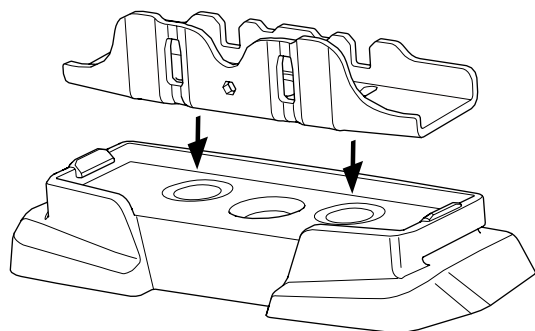

1

Kit 187010

CITROËN Dispatch, 4-dr Van, 16-
CITROËN Jumpy, 4-dr Van, 16-
CITROËN SpaceTourer, 5-dr Bus, 16-
OPEL Vivaro, 4-dr Van, 19-
OPEL Zafira Life, 5-dr Bus, 19-
PEUGEOT Expert, 4-dr Van, 16-

PEUGEOT Traveller, 5-dr Bus, 16-
TOYOTA ProAce, 4-dr Van, 16-
TOYOTA ProAce Verso, 5-dr Bus, 16-
VAUXHALL Vivaro, 4-dr Van, 19-
VAUXHALL Vivaro Life, 5-dr Bus, 19-

ISO 11154-E

This kit is only for vehicles with fixpoint mounting.

1

2