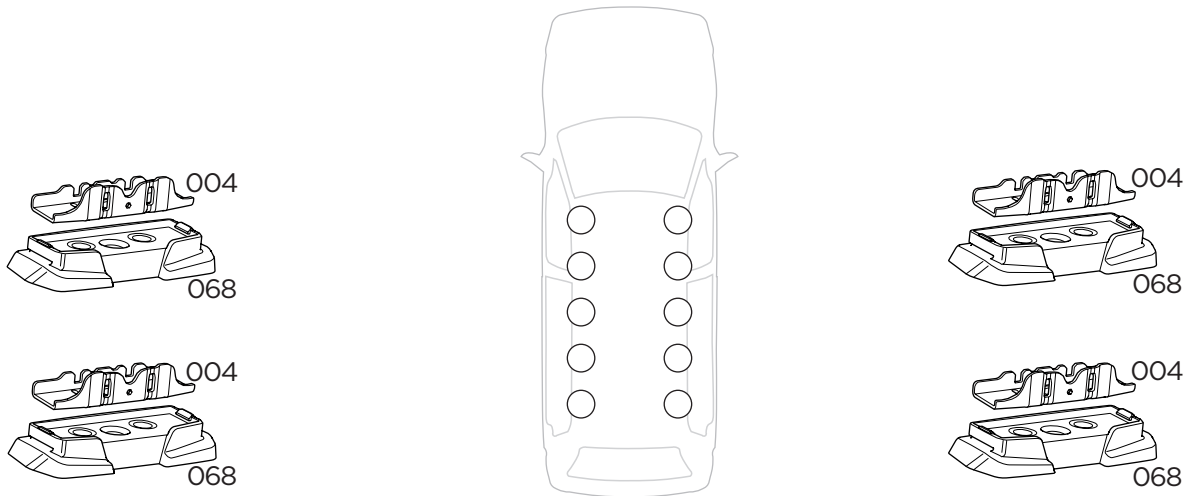

1

Kit 187010

CITROËN Dispatch, 4-dr Van, 16-
 CITROËN Jumpy, 4-dr Van, 16-
 CITROËN SpaceTourer, 5-dr Bus, 16-
 OPEL Vivaro, 4-dr Van, 19-
 OPEL Zafira Life, 5-dr Bus, 19-
 PEUGEOT Expert, 4-dr Van, 16-

PEUGEOT Traveller, 5-dr Bus, 16-
 TOYOTA ProAce, 4-dr Van, 16-
 TOYOTA ProAce Verso, 5-dr Bus, 16-
 VAUXHALL Vivaro, 4-dr Van, 19-
 VAUXHALL Vivaro Life, 5-dr Bus, 19-

ISO 11154-E

This kit is only for vehicles with fixpoint mounting.