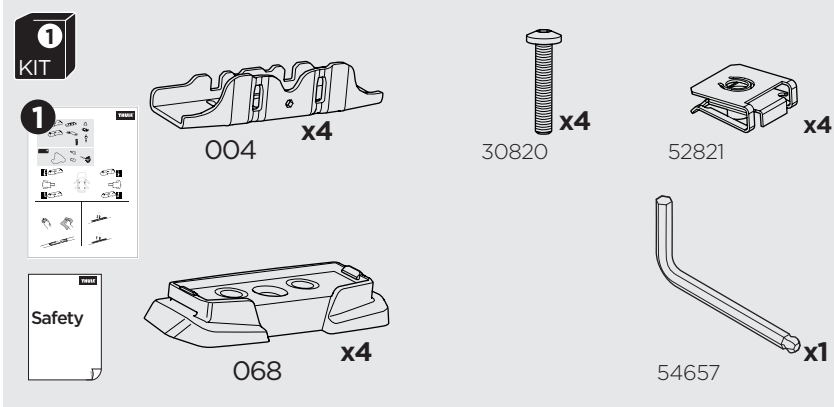

1

Kit 187010

CITROËN Dispatch, 4-dr Van, 16-
 CITROËN Jumpy, 4-dr Van, 16-
 CITROËN SpaceTourer, 5-dr Bus, 16-
 OPEL Vivaro, 4-dr Van, 19-
 OPEL Zafira Life, 5-dr Bus, 19-
 PEUGEOT Expert, 4-dr Van, 16-

PEUGEOT Traveller, 5-dr Bus, 16-
 TOYOTA ProAce, 4-dr Van, 16-
 TOYOTA ProAce Verso, 5-dr Bus, 16-
 VAUXHALL Vivaro, 4-dr Van, 19-
 VAUXHALL Vivaro Life, 5-dr Bus, 19-

ISO 11154-E

This kit is only for vehicles with fixpoint mounting.