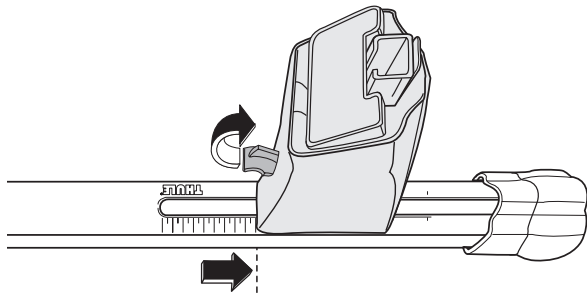

Kit 1126

Vehicle	Front	Rear
Toyota Gaia, 98-	39	35

x 4

x 2

x 2