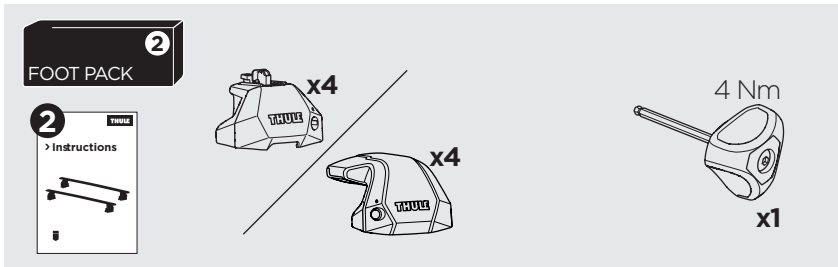

1

Kit 187121

BMW 6-Series Grand Turismo (G32), 5-dr Hatchback, 18-

ISO 11154-E

This kit is only for vehicles with fixpoint mounting.

3

4

5