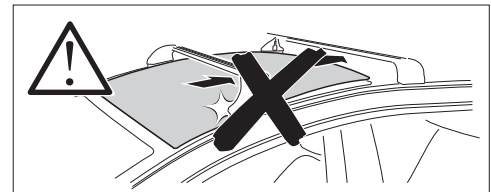

1

Kit 187121

BMW 6-Series Grand Turismo (G32), 5-dr Hatchback, 18-

ISO 11154-E

This kit is only for vehicles with fixpoint mounting.

3

4

5