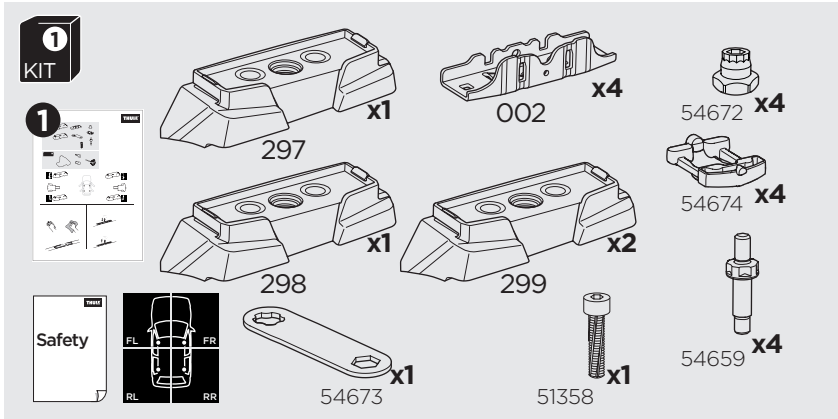

1

Kit 187121

BMW 6-Series Grand Turismo (G32), 5-dr Hatchback, 18-

ISO 11154-E

This kit is only for vehicles with fixpoint mounting.

3

4

5