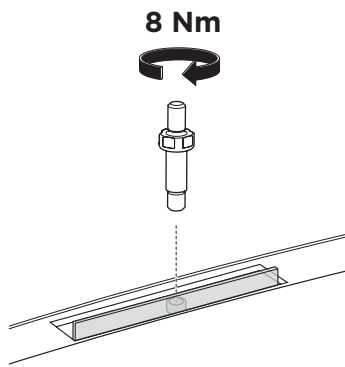

1

Kit 187121

BMW 6-Series Grand Turismo (G32), 5-dr Hatchback, 18-

ISO 11154-E

This kit is only for vehicles with fixpoint mounting.

3

4

5