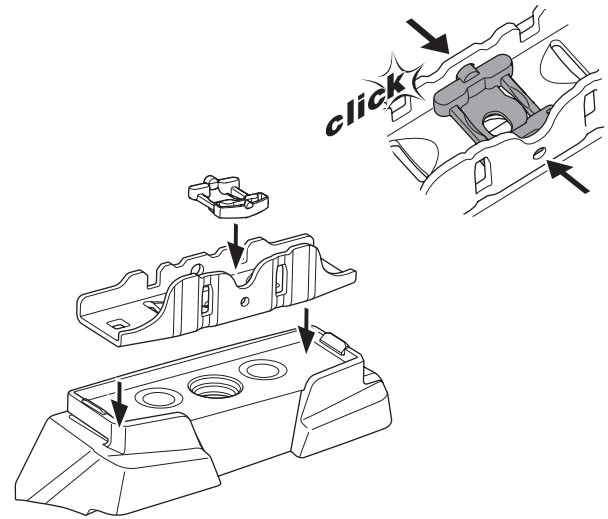

1

Kit 187121

BMW 6-Series Grand Turismo (G32), 5-dr Hatchback, 18-

ISO 11154-E

This kit is only for vehicles with fixpoint mounting.

3

4

5