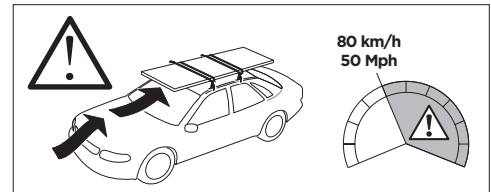

1

Kit 187121

BMW 6-Series Grand Turismo (G32), 5-dr Hatchback, 18-

ISO 11154-E

This kit is only for vehicles with fixpoint mounting.

3

4

5