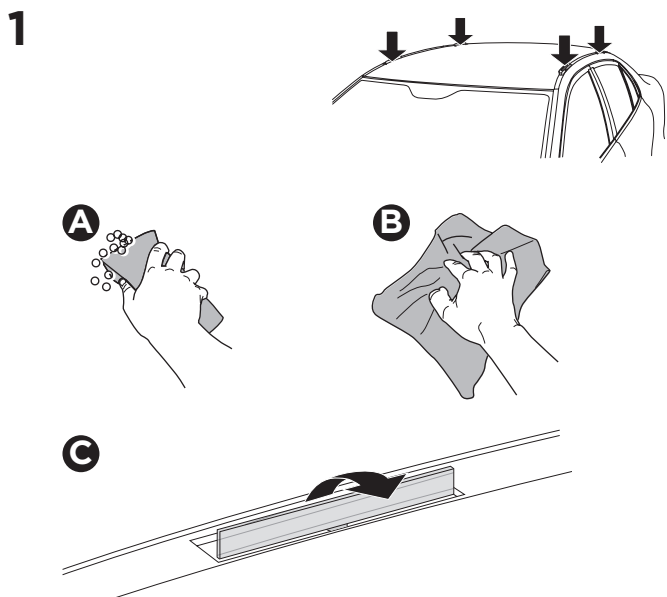

1

Kit 187121

BMW 6-Series Grand Turismo (G32), 5-dr Hatchback, 18-

ISO 11154-E

This kit is only for vehicles with fixpoint mounting.

3

4

5