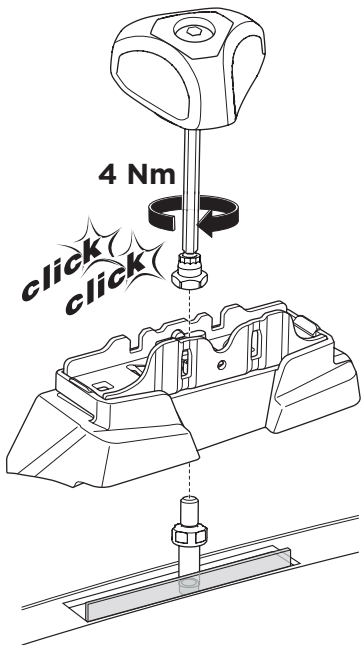

1

Kit 187121

BMW 6-Series Grand Turismo (G32), 5-dr Hatchback, 18-

ISO 11154-E

This kit is only for vehicles with fixpoint mounting.

3

4

5