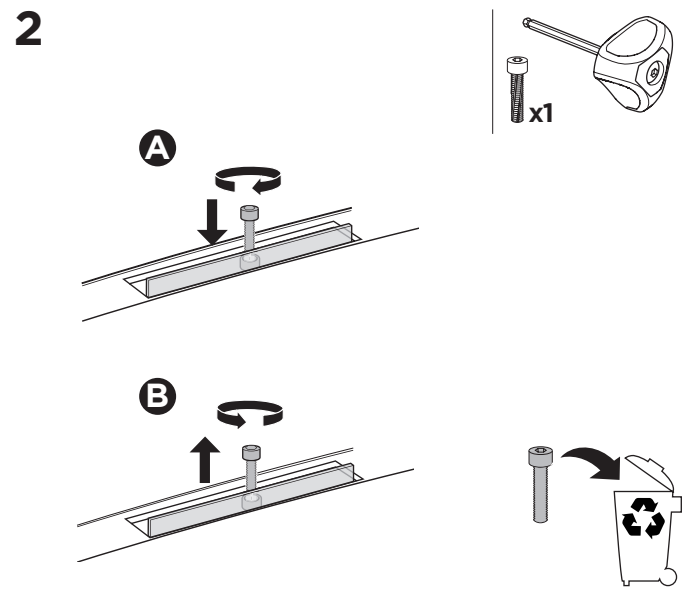

1

Kit 187121

BMW 6-Series Grand Turismo (G32), 5-dr Hatchback, 18-

ISO 11154-E

This kit is only for vehicles with fixpoint mounting.

3

4

5