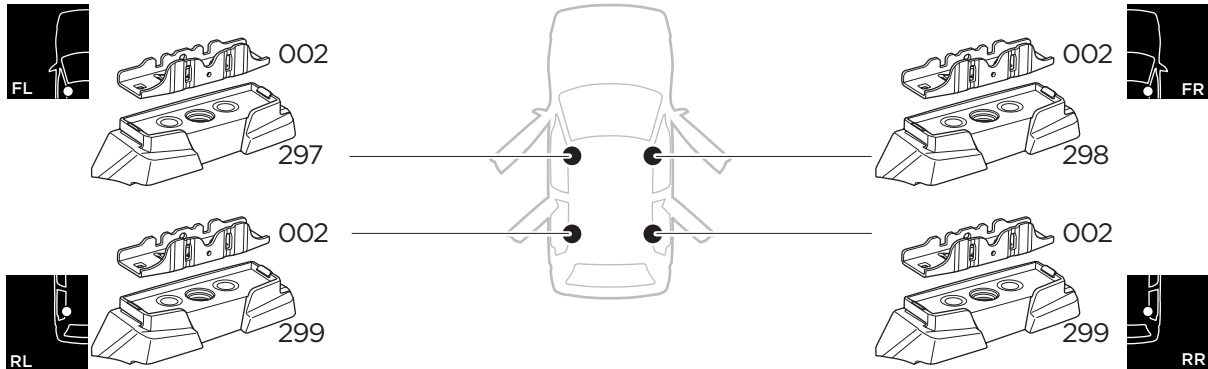

1

Kit 187121

BMW 6-Series Grand Turismo (G32), 5-dr Hatchback, 18-

ISO 11154-E

This kit is only for vehicles with fixpoint mounting.

3

4

5