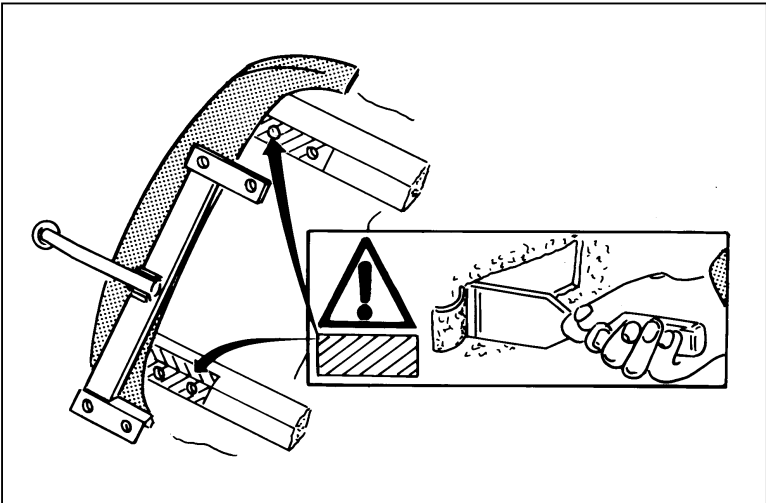


Fitting instructions

Make : Saab 900

HB; '93 -> / Coupé; '94 ->
/ 9-3; 1998->
..

Type: 2244

Permanently

linked to

quality

Tested in accordance with ISO 3853

-  (1x) M8x30
-  (7x) M10x30
-  (2x) M10x40
-  (1x) M8 self-locking
-  (10x) M10
-  (1x) M8
-  (9x) M10
-  (2x) 40x6 L=40
-  (2x) 40x5 L=40

224470/16-08-2001/1

D=8,5 kN

224470/16-08-2001/3

224470/16-08-2001/16