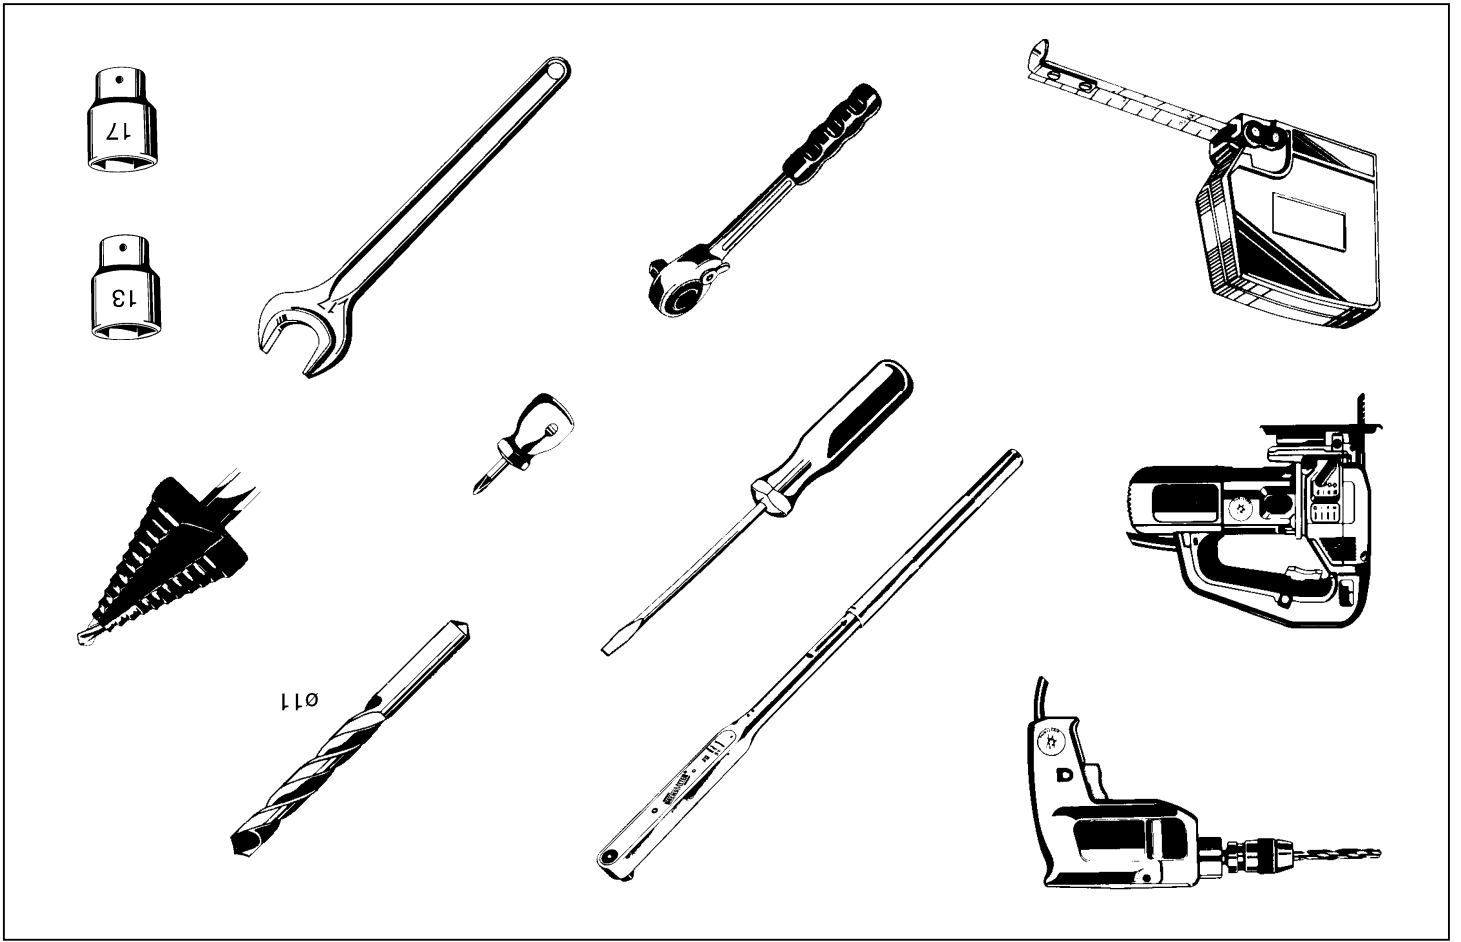


Fitting instructions

Make : Saab 900

HB; '93 -> / Coupé; '94 ->
/ 9-3; 1998->
..

Type: 2244

Permanently

linked to

quality

Tested in accordance with ISO 3853

-  (1x) M8x30
-  (7x) M10x30
-  (2x) M10x40
-  (1x) M8 self-locking
-  (10x) M10
-  (1x) M8
-  (9x) M10
-  (2x) 40x6 L=40
-  (2x) 40x5 L=40

224470/16-08-2001/1

D=8,5 kN

224470/16-08-2001/3

224470/16-08-2001/16