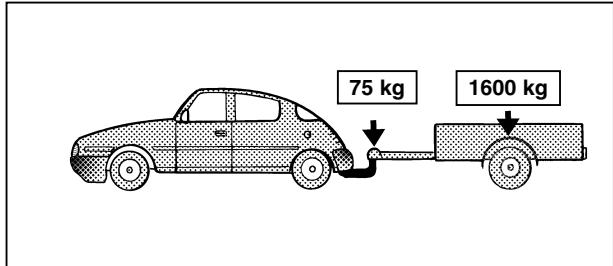


Fitting instructions

Make : Saab 900

HB; '93 -> / Coupé; '94 ->
/ 9-3; 1998->
..

Type: 2244

Permanently

linked to

quality

Tested in accordance with ISO 3853

-  (1x) M8x30
-  (7x) M10x30
-  (2x) M10x40
-  (1x) M8 self-locking
-  (10x) M10
-  (1x) M8
-  (9x) M10
-  (2x) 40x6 L=40
-  (2x) 40x5 L=40

224470/16-08-2001/1

D=8,5 kN

224470/16-08-2001/3

224470/16-08-2001/16