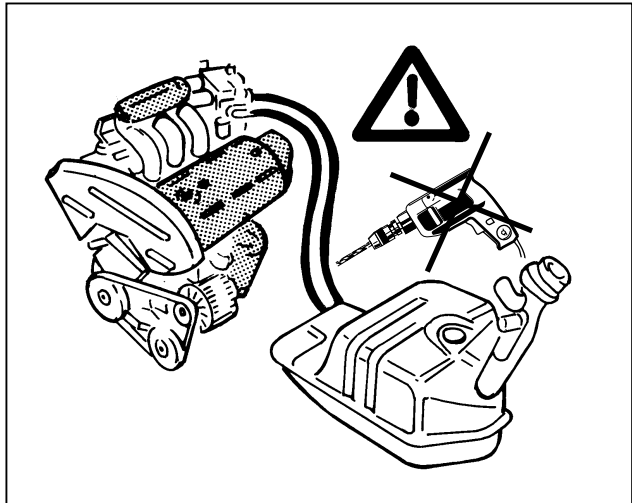

D=8,5 kN

224470/16-08-2001/3