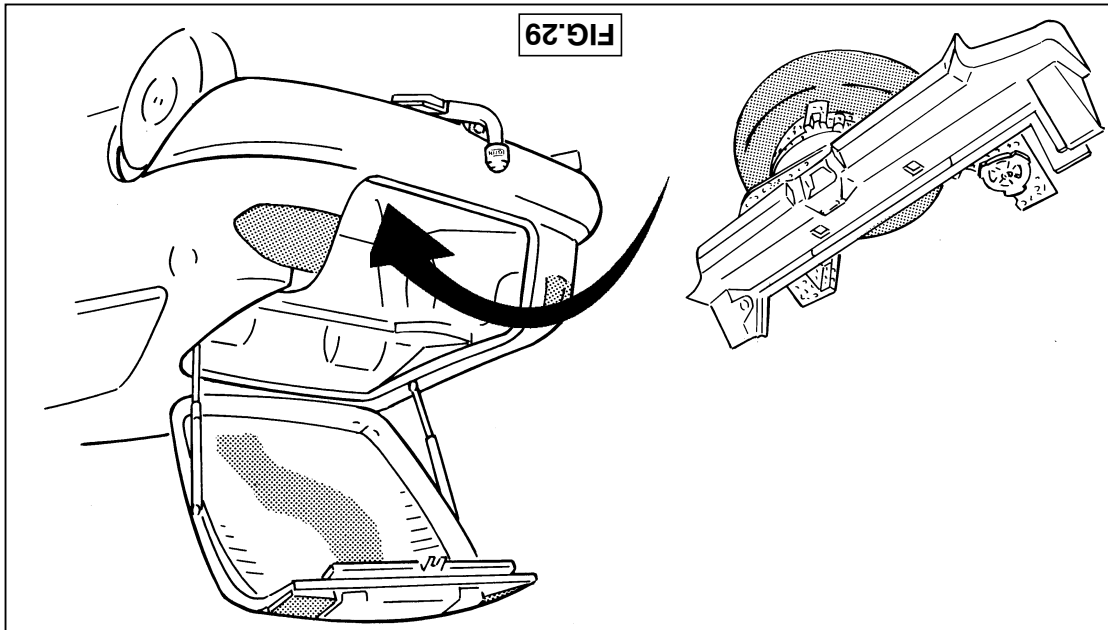


Fitting instructions

Make : Saab 900

HB; '93 -> / Coupé; '94 ->
/ 9-3; 1998->
..

Type: 2244

Permanently

linked to

quality

Tested in accordance with ISO 3853

-  (1x) M8x30
-  (7x) M10x30
-  (2x) M10x40
-  (1x) M8 self-locking
-  (10x) M10
-  (1x) M8
-  (9x) M10
-  (2x) 40x6 L=40
-  (2x) 40x5 L=40

224470/16-08-2001/1

D=8,5 kN

224470/16-08-2001/3

224470/16-08-2001/16