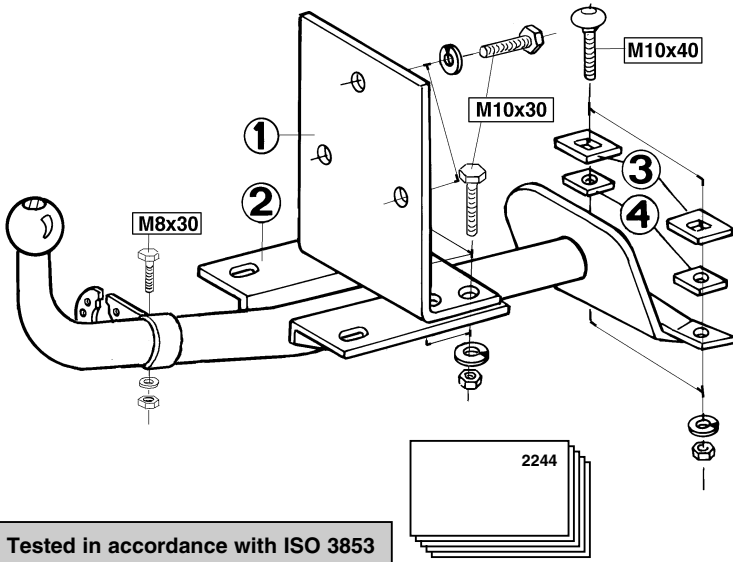


Fitting instructions

Make : Saab 900

HB; '93 -> / Coupé; '94 ->
/ 9-3; 1998->
..

Type: 2244

Permanently

linked to

quality

Tested in accordance with ISO 3853

-  (1x) M8x30
-  (7x) M10x30
-  (2x) M10x40
-  (1x) M8 self-locking
-  (10x) M10
-  (1x) M8
-  (9x) M10
-  (2x) 40x6 L=40
-  (2x) 40x5 L=40

224470/16-08-2001/1

D=8,5 kN

224470/16-08-2001/3

224470/16-08-2001/16