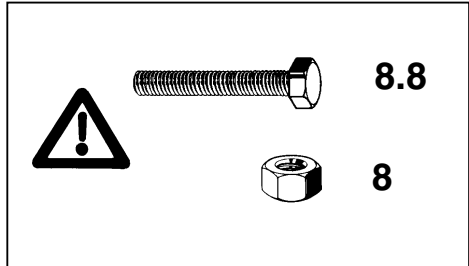


Fitting instructions

Make : Saab 900

HB; '93 -> / Coupé; '94 ->
/ 9-3; 1998->
..

Type: 2244

Permanently

linked to

quality

Tested in accordance with ISO 3853

-  (1x) M8x30
-  (7x) M10x30
-  (2x) M10x40
-  (1x) M8 self-locking
-  (10x) M10
-  (1x) M8
-  (9x) M10
-  (2x) 40x6 L=40
-  (2x) 40x5 L=40

224470/16-08-2001/1

D=8,5 kN

224470/16-08-2001/3

224470/16-08-2001/16